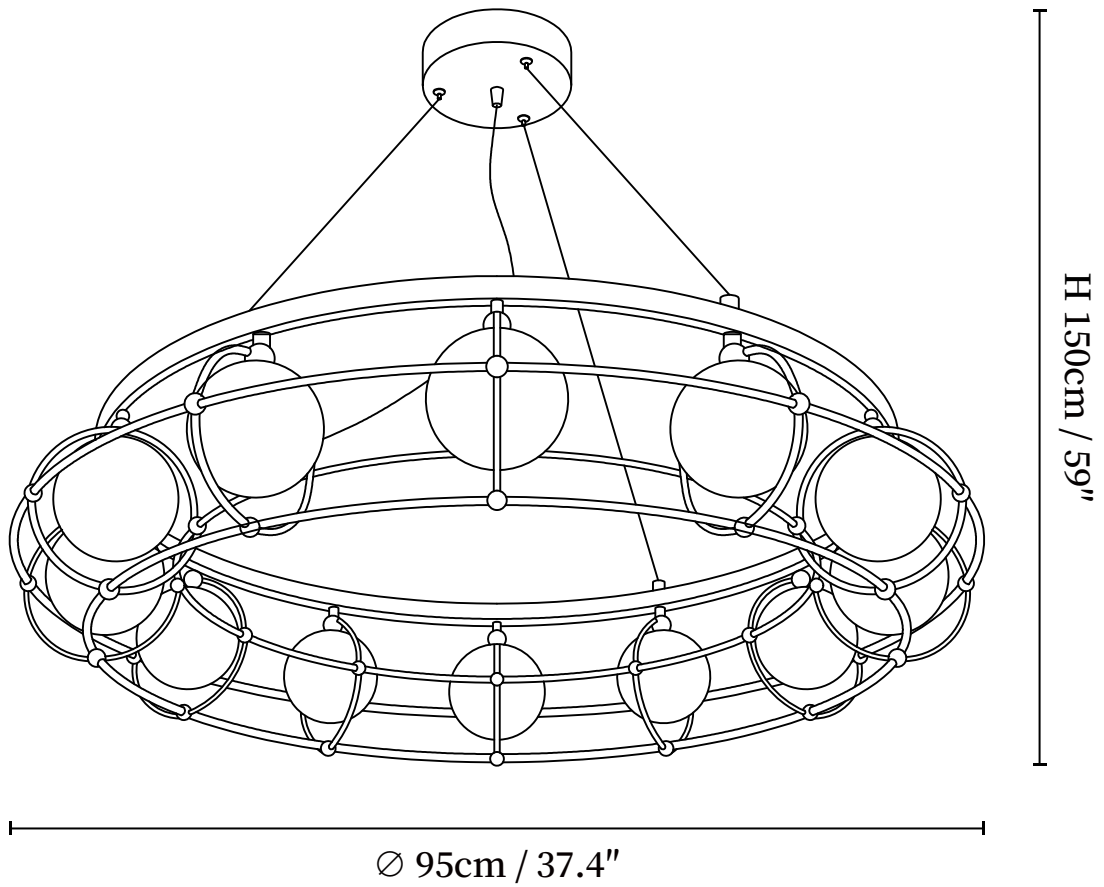

SPECIFICATION SHEET

SPECIFICATION DETAILS

*For custom options, consult factory for details

Fixture Dimensions	D 23.6" x H 59" (8 lamps)
Light source	Integrated LED
Wattage	Total power ~5 watts
Voltage	AC 110-240V
Dimming	Not supported
CRI(Ra)	90+CRI
Mounting	Hardwired.
LED Rated Life	50000 hours
Color Temperature	Warm Light (3000K), Neutral Light (4000K), Cool Light (6000K)
Control method	Compatible with common wall switches (not included)
Finishes	Chrome, Titanium Gold.
Shade Details	White.
Material	Metal, Glass.
Wire Length	The standard length of the cord is 59" (150 cm), the length is adjustable.

SPECIFICATION SHEET

SPECIFICATION DETAILS

*For custom options, consult factory for details

Fixture Dimensions	D 37.4" x H 59" (12 lamps)
Light source	Integrated LED
Wattage	Total power ~5 watts
Voltage	AC 110-240V
Dimming	Not supported
CRI(Ra)	90+CRI
Mounting	Hardwired.
LED Rated Life	50000 hours
Color Temperature	Warm Light (3000K), Neutral Light (4000K), Cool Light (6000K)
Control method	Compatible with common wall switches(not included)
Finishes	Chrome, Titanium Gold.
Shade Details	White.
Material	Metal, Glass.
Wire Length	The standard length of the cord is 59" (150 cm), the length is adjustable.

SPECIFICATION SHEET

SPECIFICATION DETAILS

*For custom options, consult factory for details

Fixture Dimensions	D 47.2" x H 59" (7 lamps)
Light source	Integrated LED
Wattage	Total power ~5 watts
Voltage	AC 110-240V
Dimming	Not supported
CRI(Ra)	90+CRI
Mounting	Hardwired.
LED Rated Life	50000 hours
Color Temperature	Warm Light (3000K), Neutral Light (4000K), Cool Light (6000K)
Control method	Compatible with common wall switches(not included)
Finishes	Chrome, Titanium Gold.
Shade Details	White.
Material	Metal, Glass.
Wire Length	The standard length of the cord is 59" (150 cm), the length is adjustable.