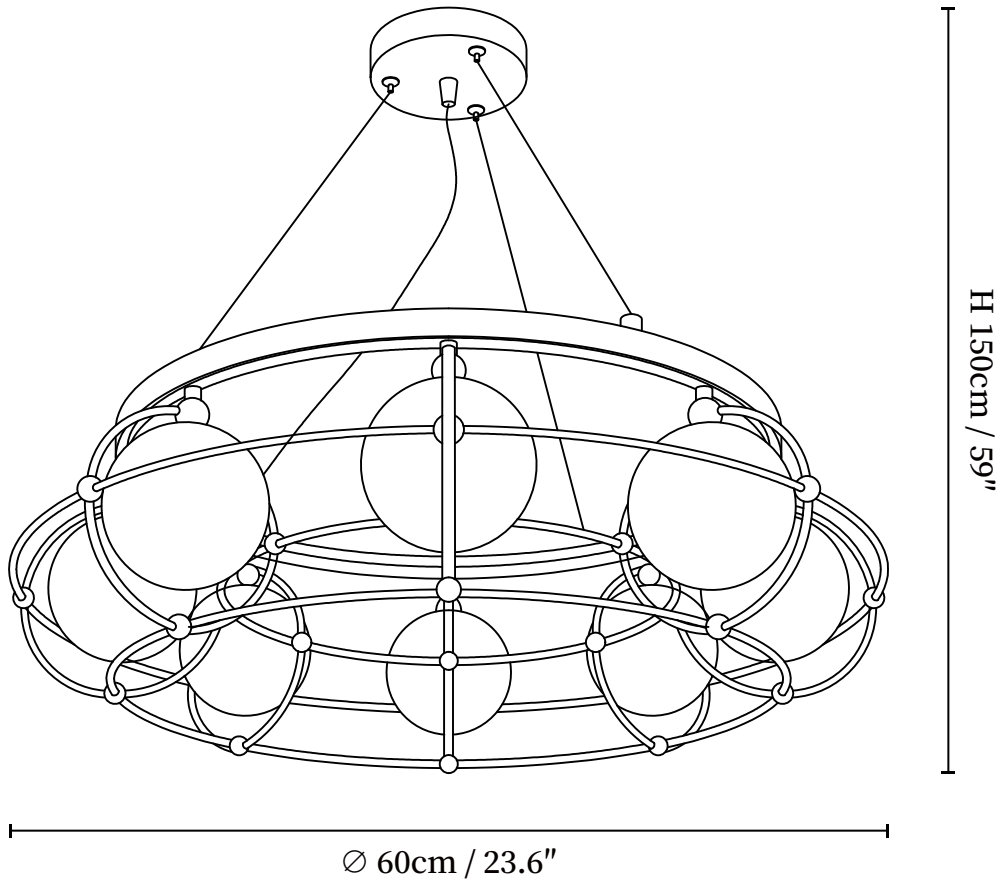

SPECIFICATION SHEET

SPECIFICATION DETAILS

*For custom options, consult factory for details

Fixture Dimensions	D 23.6" x H 59" (8 lamps)
Light source	Integrated LED
Wattage	Total power ~5 watts
Voltage	AC 110-240V
Dimming	Not supported
CRI(Ra)	90+CRI
Mounting	Hardwired.
LED Rated Life	50000 hours
Color Temperature	Warm Light (3000K), Neutral Light (4000K), Cool Light (6000K)
Control method	Compatible with common wall switches (not included)
Finishes	Chrome, Titanium Gold.
Shade Details	White.
Material	Metal, Glass.
Wire Length	The standard length of the cord is 59" (150 cm), the length is adjustable.

SPECIFICATION SHEET

SPECIFICATION DETAILS

*For custom options, consult factory for details

Fixture Dimensions	D 37.4" x H 59" (12 lamps)
Light source	Integrated LED
Wattage	Total power ~5 watts
Voltage	AC 110-240V
Dimming	Not supported
CRI(Ra)	90+CRI
Mounting	Hardwired.
LED Rated Life	50000 hours
Color Temperature	Warm Light (3000K), Neutral Light (4000K), Cool Light (6000K)
Control method	Compatible with common wall switches(not included)
Finishes	Chrome, Titanium Gold.
Shade Details	White.
Material	Metal, Glass.
Wire Length	The standard length of the cord is 59" (150 cm), the length is adjustable.

SPECIFICATION SHEET

SPECIFICATION DETAILS

*For custom options, consult factory for details

Fixture Dimensions	D 47.2" x H 59" (7 lamps)
Light source	Integrated LED
Wattage	Total power ~5 watts
Voltage	AC 110-240V
Dimming	Not supported
CRI(Ra)	90+CRI
Mounting	Hardwired.
LED Rated Life	50000 hours
Color Temperature	Warm Light (3000K), Neutral Light (4000K), Cool Light (6000K)
Control method	Compatible with common wall switches(not included)
Finishes	Chrome, Titanium Gold.
Shade Details	White.
Material	Metal, Glass.
Wire Length	The standard length of the cord is 59" (150 cm), the length is adjustable.