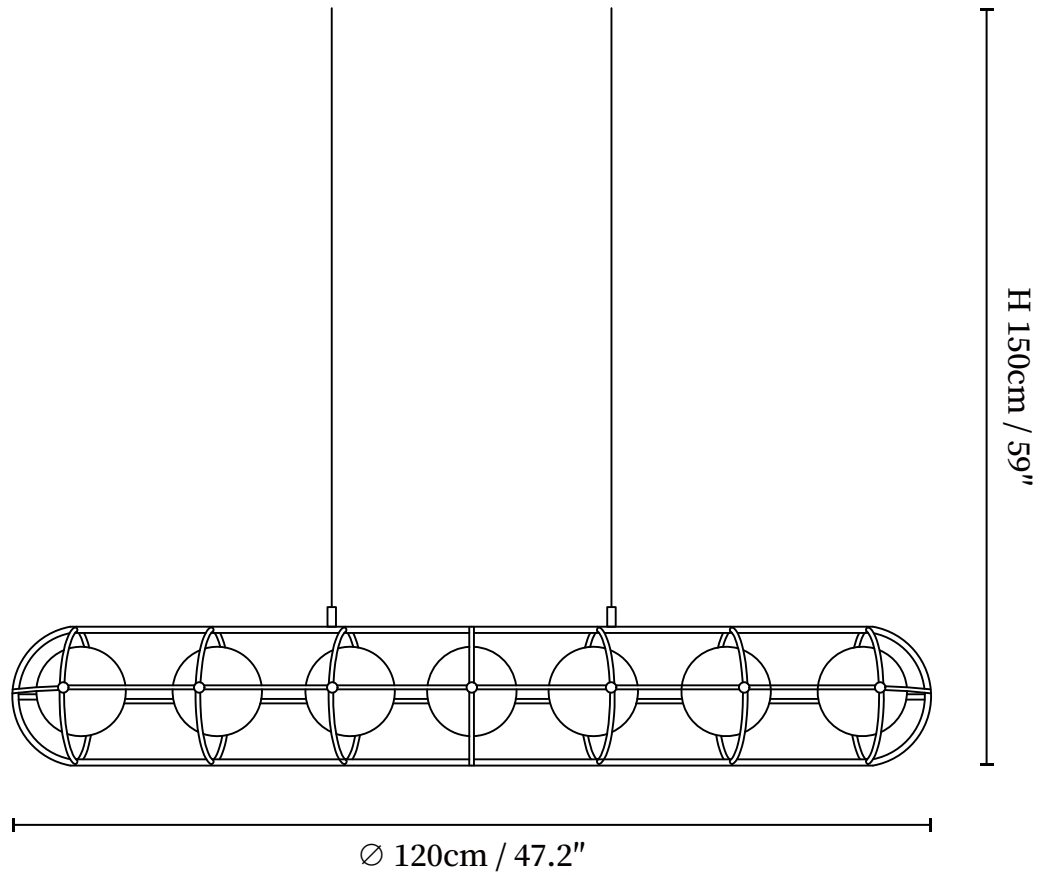

SPECIFICATION SHEET

SPECIFICATION DETAILS

*For custom options, consult factory for details

Fixture Dimensions	D 23.6" x H 59" (8 lamps)
Light source	Integrated LED
Wattage	Total power ~5 watts
Voltage	AC 110-240V
Dimming	Not supported
CRI(Ra)	90+CRI
Mounting	Hardwired.
LED Rated Life	50000 hours
Color Temperature	Warm Light (3000K), Neutral Light (4000K), Cool Light (6000K)
Control method	Compatible with common wall switches (not included)
Finishes	Chrome, Titanium Gold.
Shade Details	White.
Material	Metal, Glass.
Wire Length	The standard length of the cord is 59" (150 cm), the length is adjustable.

SPECIFICATION SHEET

SPECIFICATION DETAILS

*For custom options, consult factory for details

Fixture Dimensions	D 37.4" x H 59" (12 lamps)
Light source	Integrated LED
Wattage	Total power ~5 watts
Voltage	AC 110-240V
Dimming	Not supported
CRI(Ra)	90+CRI
Mounting	Hardwired.
LED Rated Life	50000 hours
Color Temperature	Warm Light (3000K), Neutral Light (4000K), Cool Light (6000K)
Control method	Compatible with common wall switches(not included)
Finishes	Chrome, Titanium Gold.
Shade Details	White.
Material	Metal, Glass.
Wire Length	The standard length of the cord is 59" (150 cm), the length is adjustable.

SPECIFICATION SHEET

SPECIFICATION DETAILS

*For custom options, consult factory for details

Fixture Dimensions	D 47.2" x H 59" (7 lamps)
Light source	Integrated LED
Wattage	Total power ~5 watts
Voltage	AC 110-240V
Dimming	Not supported
CRI(Ra)	90+CRI
Mounting	Hardwired.
LED Rated Life	50000 hours
Color Temperature	Warm Light (3000K), Neutral Light (4000K), Cool Light (6000K)
Control method	Compatible with common wall switches(not included)
Finishes	Chrome, Titanium Gold.
Shade Details	White.
Material	Metal, Glass.
Wire Length	The standard length of the cord is 59" (150 cm), the length is adjustable.