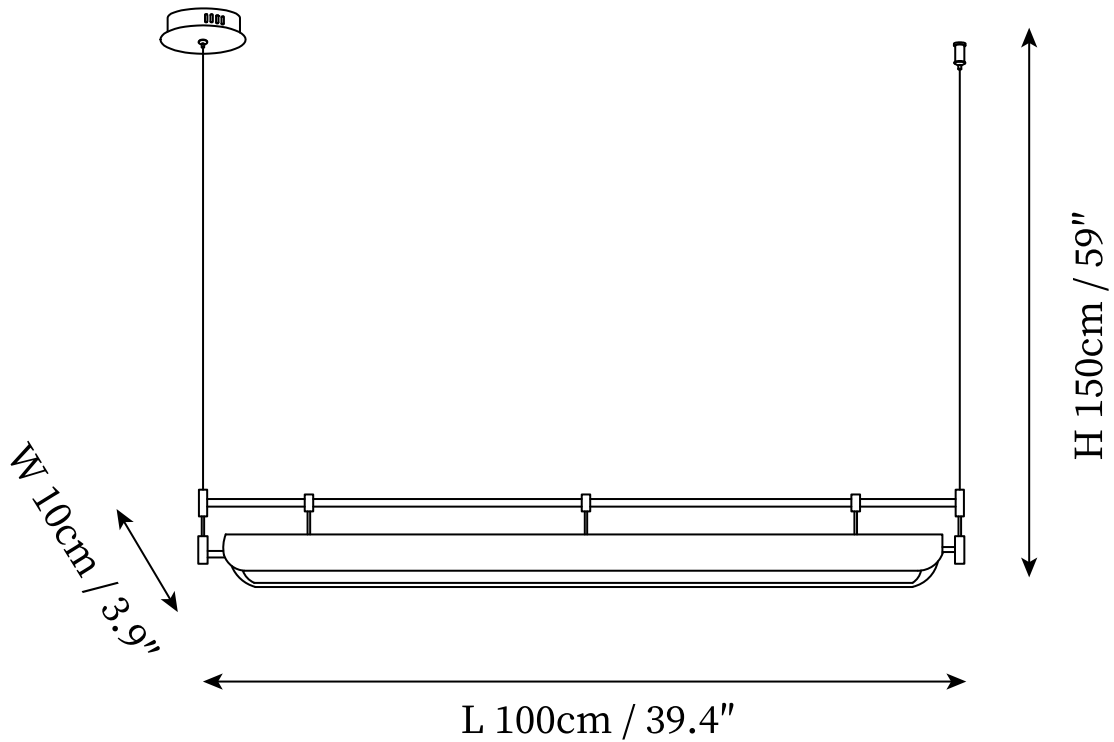

SPECIFICATION SHEET

SPECIFICATION DETAILS

*For custom options, consult factory for details

Fixture Dimensions	D 31.5" x H 59"
Light source	Integrated LED
Wattage	~16 W
Voltage	AC 110-240V
Color Temperature	3000K
CRI(Ra)	80CRI
Mounting	Ceiling
Driver Required	Yes
Optional Color Temps	Warm Light (3000K), Neutral Light (4500K), Cool Light (6000K)
LED Rated Life	30000 hours
Dimming	Dimming is not supported
Finishes	Black.
Shade Details	White.
Material	Metal, Acrylic.
Wire Length	59"
Rod Type	Black Coaxial Wire.

SPECIFICATION SHEET

SPECIFICATION DETAILS

*For custom options, consult factory for details

Fixture Dimensions	D 39.4" x H 59"
Light source	Integrated LED
Wattage	~20 W
Voltage	AC 110-240V
Color Temperature	3000K
CRI(Ra)	80CRI
Mounting	Ceiling
Driver Required	Yes
Optional Color Temps	Warm Light (3000K), Neutral Light (4500K), Cool Light (6000K)
LED Rated Life	30000 hours
Dimming	Dimming is not supported
Finishes	Black.
Shade Details	White.
Material	Metal, Acrylic.
Wire Length	59"
Rod Type	Black Coaxial Wire.

SPECIFICATION SHEET

SPECIFICATION DETAILS

*For custom options, consult factory for details

Fixture Dimensions	D 47.2" x H 59"
Light source	Integrated LED
Wattage	~24 W
Voltage	AC 110-240V
Color Temperature	3000K
CRI(Ra)	80CRI
Mounting	Ceiling
Driver Required	Yes
Optional Color Temps	Warm Light (3000K), Neutral Light (4500K), Cool Light (6000K)
LED Rated Life	30000 hours
Dimming	Dimming is not supported
Finishes	Black.
Shade Details	White.
Material	Metal, Acrylic.
Wire Length	59"
Rod Type	Black Coaxial Wire.