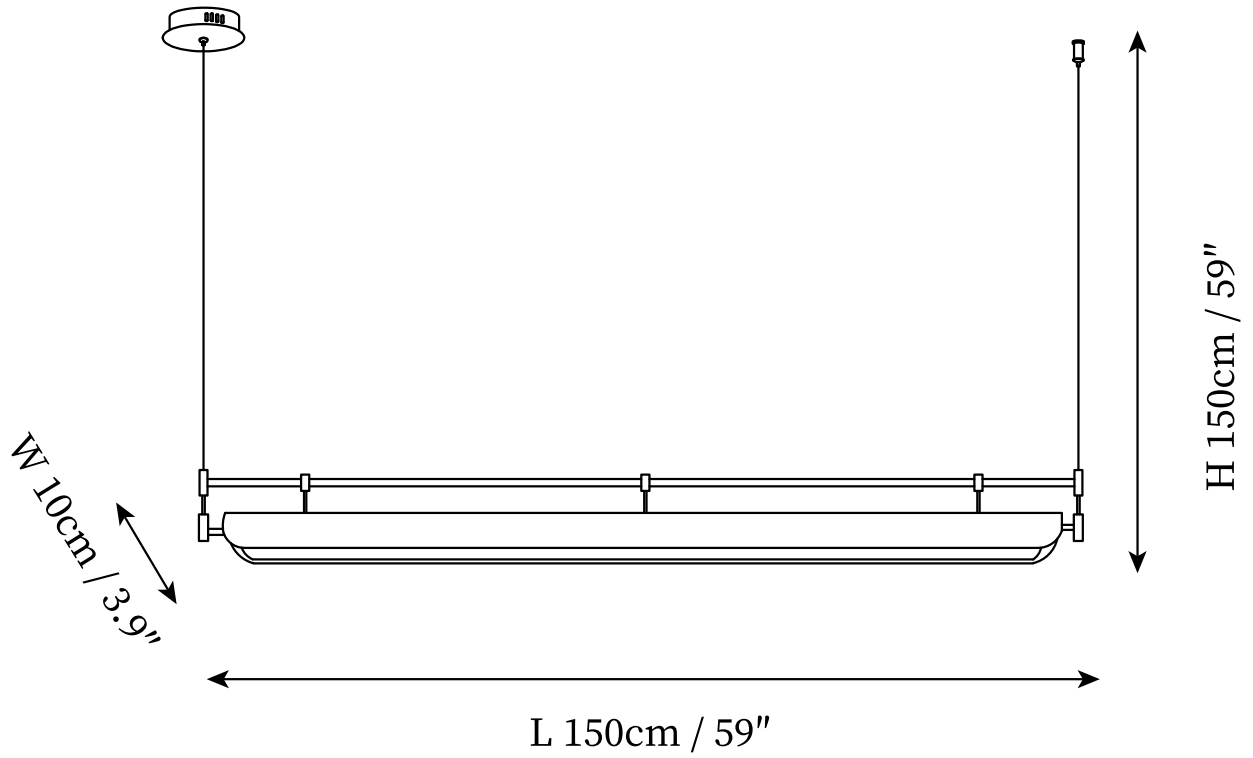

SPECIFICATION SHEET

SPECIFICATION DETAILS

*For custom options, consult factory for details

Fixture Dimensions	D 39.4" x H 59"
Light source	Integrated LED
Wattage	~20 W
Voltage	AC 110-240V
Color Temperature	3000K
CRI(Ra)	80CRI
Mounting	Ceiling
Driver Required	Yes
Optional Color Temps	Warm Light (3000K), Neutral Light (4500K), Cool Light (6000K)
LED Rated Life	30000 hours
Dimming	Dimming is not supported
Finishes	Black.
Shade Details	White.
Material	Metal, Acrylic.
Wire Length	59"
Rod Type	Black Coaxial Wire.

SPECIFICATION SHEET

SPECIFICATION DETAILS

*For custom options, consult factory for details

Fixture Dimensions	D 47.2" x H 59"
Light source	Integrated LED
Wattage	~24 W
Voltage	AC 110-240V
Color Temperature	3000K
CRI(Ra)	80CRI
Mounting	Ceiling
Driver Required	Yes
Optional Color Temps	Warm Light (3000K), Neutral Light (4500K), Cool Light (6000K)
LED Rated Life	30000 hours
Dimming	Dimming is not supported
Finishes	Black.
Shade Details	White.
Material	Metal, Acrylic.
Wire Length	59"
Rod Type	Black Coaxial Wire.

SPECIFICATION SHEET

SPECIFICATION DETAILS

*For custom options, consult factory for details

Fixture Dimensions	D 59" x H 59"
Light source	Integrated LED
Wattage	~32 W
Voltage	AC 110-240V
Color Temperature	3000K
CRI(Ra)	80CRI
Mounting	Ceiling
Driver Required	Yes
Optional Color Temps	Warm Light (3000K), Neutral Light (4500K), Cool Light (6000K)
LED Rated Life	30000 hours
Dimming	Dimming is not supported
Finishes	Black.
Shade Details	White.
Material	Metal, Acrylic.
Wire Length	59"
Rod Type	Black Coaxial Wire.