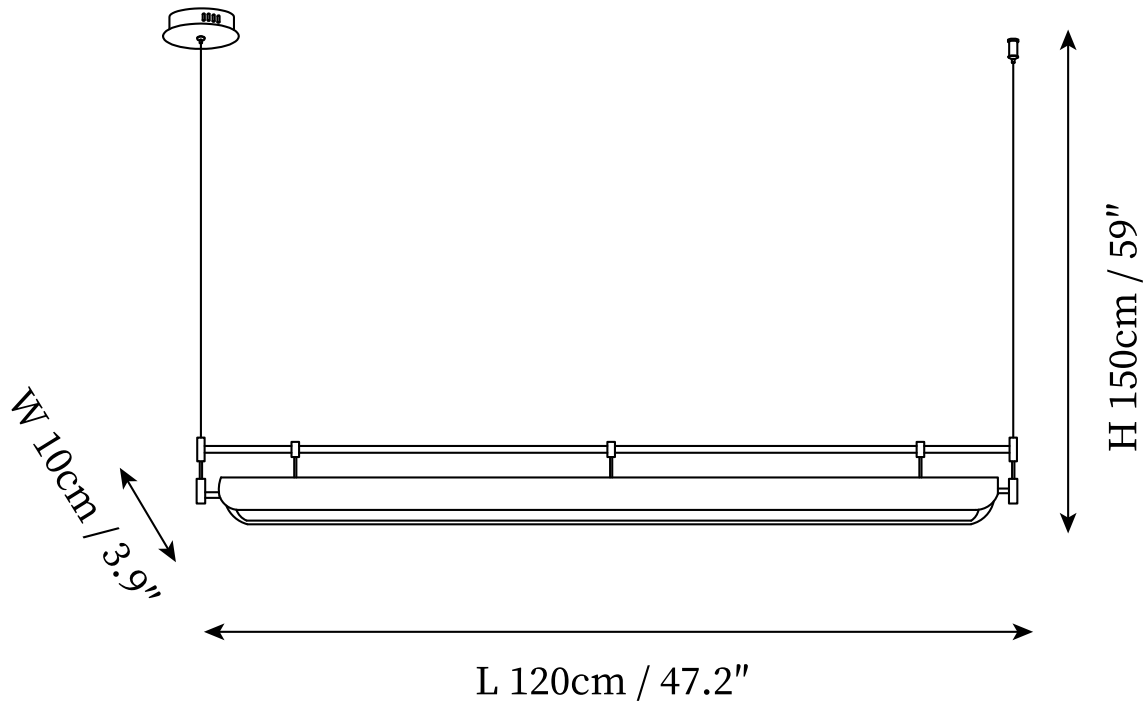

SPECIFICATION SHEET

SPECIFICATION DETAILS

*For custom options, consult factory for details

Fixture Dimensions	D 31.5" x H 59"
Light source	Integrated LED
Wattage	~16 W
Voltage	AC 110-240V
Color Temperature	3000K
CRI(Ra)	80CRI
Mounting	Ceiling
Driver Required	Yes
Optional Color Temps	Warm Light (3000K), Neutral Light (4500K), Cool Light (6000K)
LED Rated Life	30000 hours
Dimming	Dimming is not supported
Finishes	Black.
Shade Details	White.
Material	Metal, Acrylic.
Wire Length	59"
Rod Type	Black Coaxial Wire.

SPECIFICATION SHEET

SPECIFICATION DETAILS

*For custom options, consult factory for details

Fixture Dimensions	D 39.4" x H 59"
Light source	Integrated LED
Wattage	~20 W
Voltage	AC 110-240V
Color Temperature	3000K
CRI(Ra)	80CRI
Mounting	Ceiling
Driver Required	Yes
Optional Color Temps	Warm Light (3000K), Neutral Light (4500K), Cool Light (6000K)
LED Rated Life	30000 hours
Dimming	Dimming is not supported
Finishes	Black.
Shade Details	White.
Material	Metal, Acrylic.
Wire Length	59"
Rod Type	Black Coaxial Wire.

SPECIFICATION SHEET

SPECIFICATION DETAILS

*For custom options, consult factory for details

Fixture Dimensions	D 47.2" x H 59"
Light source	Integrated LED
Wattage	~24 W
Voltage	AC 110-240V
Color Temperature	3000K
CRI(Ra)	80CRI
Mounting	Ceiling
Driver Required	Yes
Optional Color Temps	Warm Light (3000K), Neutral Light (4500K), Cool Light (6000K)
LED Rated Life	30000 hours
Dimming	Dimming is not supported
Finishes	Black.
Shade Details	White.
Material	Metal, Acrylic.
Wire Length	59"
Rod Type	Black Coaxial Wire.