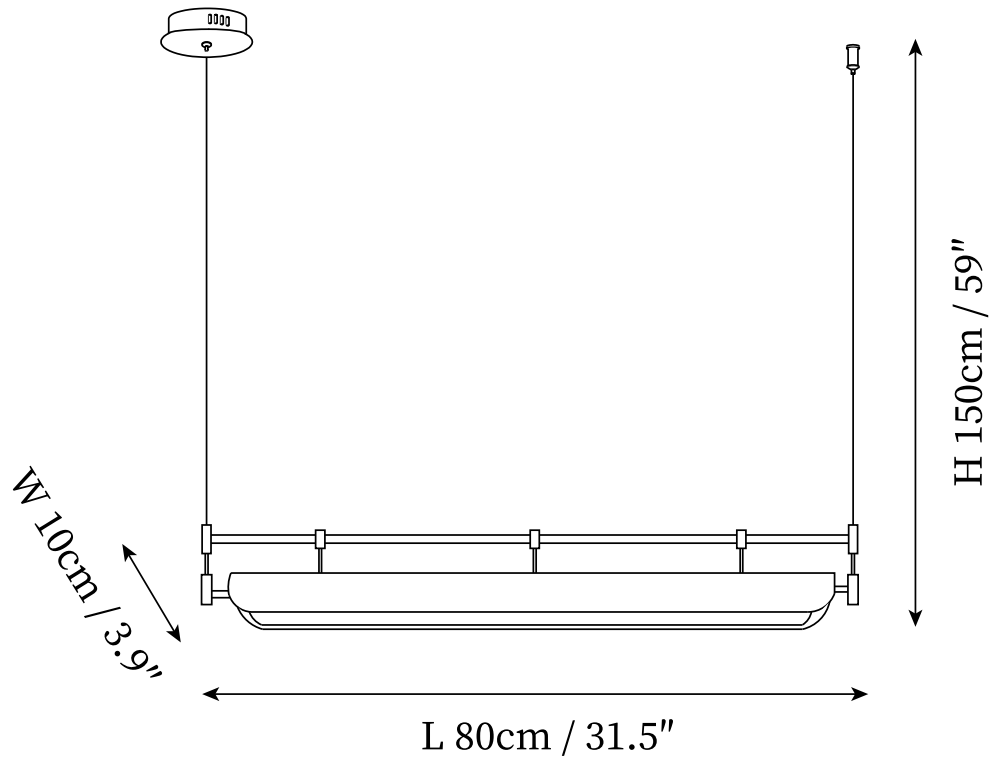

SPECIFICATION SHEET

SPECIFICATION DETAILS

*For custom options, consult factory for details

Fixture Dimensions	D 31.5" x H 59"
Light source	Integrated LED
Wattage	~16 W
Voltage	AC 110-240V
Color Temperature	3000K
CRI(Ra)	80CRI
Mounting	Ceiling
Driver Required	Yes
Optional Color Temps	Warm Light (3000K), Neutral Light (4500K), Cool Light (6000K)
LED Rated Life	30000 hours
Dimming	Dimming is not supported
Finishes	Black.
Shade Details	White.
Material	Metal, Acrylic.
Wire Length	59"
Rod Type	Black Coaxial Wire.

SPECIFICATION SHEET

SPECIFICATION DETAILS

*For custom options, consult factory for details

Fixture Dimensions	D 39.4" x H 59"
Light source	Integrated LED
Wattage	~20 W
Voltage	AC 110-240V
Color Temperature	3000K
CRI(Ra)	80CRI
Mounting	Ceiling
Driver Required	Yes
Optional Color Temps	Warm Light (3000K), Neutral Light (4500K), Cool Light (6000K)
LED Rated Life	30000 hours
Dimming	Dimming is not supported
Finishes	Black.
Shade Details	White.
Material	Metal, Acrylic.
Wire Length	59"
Rod Type	Black Coaxial Wire.

SPECIFICATION SHEET

SPECIFICATION DETAILS

*For custom options, consult factory for details

Fixture Dimensions	D 47.2" x H 59"
Light source	Integrated LED
Wattage	~24 W
Voltage	AC 110-240V
Color Temperature	3000K
CRI(Ra)	80CRI
Mounting	Ceiling
Driver Required	Yes
Optional Color Temps	Warm Light (3000K), Neutral Light (4500K), Cool Light (6000K)
LED Rated Life	30000 hours
Dimming	Dimming is not supported
Finishes	Black.
Shade Details	White.
Material	Metal, Acrylic.
Wire Length	59"
Rod Type	Black Coaxial Wire.