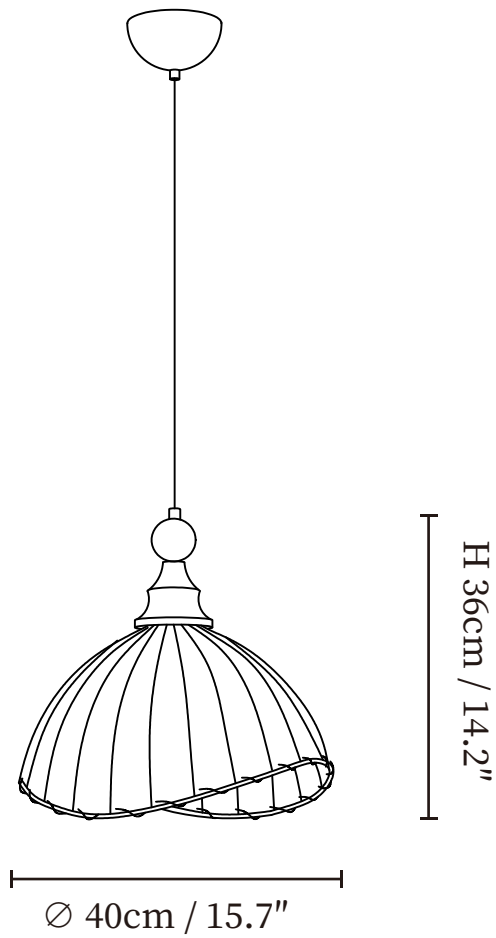

SPECIFICATION SHEET

SPECIFICATION DETAILS

*For custom options, consult factory for details

Fixture Dimensions	Ø 15.7" x H 14.2"
Light source	E26 or E27 (bulb not included)
Wattage	MAX 40W incandescent bulb or LED equivalent.
Voltage	AC 110-240V
Mounting	Hardwired.
Dimming	Compatible with dimmable bulbs (bulb not included)
Control method	Compatible with common wall switches (not included)
Finishes	Dark walnut, Gold
Shade Details	White
Material	Wood, Metal, Fabric
Wire Length	The standard length of the suspended wire is 59 "(150 cm) and the length is adjustable.