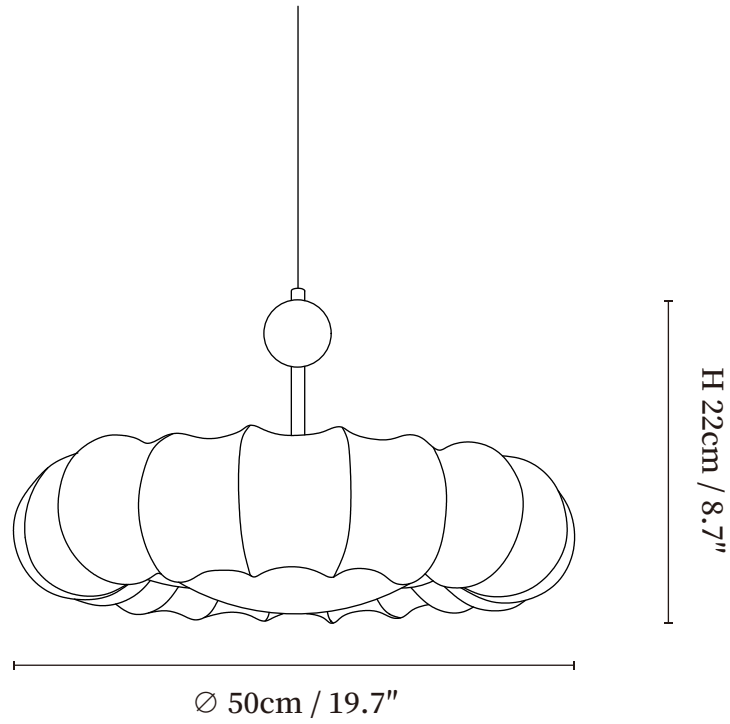

## SPECIFICATION DETAILS

\*For custom options, consult factory for details

|                           |  |
|---------------------------|--|
| <b>Fixture Dimensions</b> | $\varnothing$ 19.7" x H 8.7"   |
| <b>Light source</b>       | Integrated LED   |
| <b>Wattage</b>            | ~ 5W   |
| <b>Voltage</b>            | AC 110-240V  |
| <b>Dimming</b>            | Not supported  |
| <b>CRI(Ra)</b>            | 90+ CRI  |
| <b>Mounting</b>           | Hardwired.   |
| <b>LED Rated Life</b>     | 30000 hours  |
| <b>Color Temperature</b>  | Warm Light (3000K), Neutral Light (4000K), Cool Light (6000K)              |
| <b>Control method</b>     | Compatible with common wall switches(not included)                         |
| <b>Finishes</b>           | Wood color.  |
| <b>Shadow Details</b>     | White, Beige.  |
| <b>Material</b>           | Wood, Fabric, Metal.   |
| <b>Wire Length</b>        | The standard length of the cord is 59" (150 cm), the length is adjustable. |