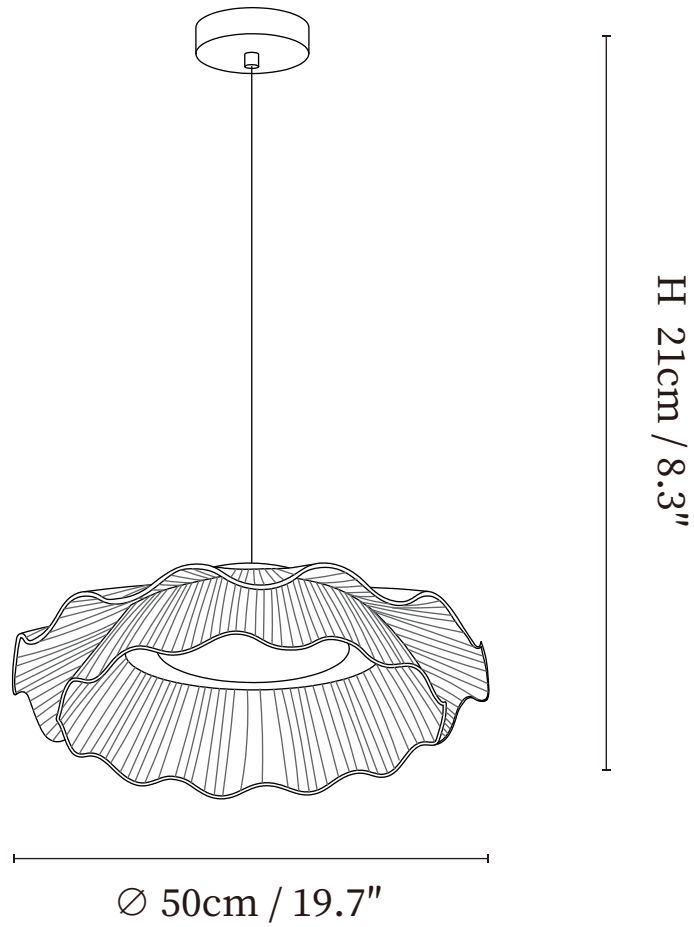

SPECIFICATION SHEET

SPECIFICATION DETAILS

*For custom options, consult factory for details

Fixture Dimensions	Ø 19.7" x H 8.3"
Light source	Integrated LED
Wattage	~38W
Voltage	AC 110-240V
Dimming	Not supported
CRI(Ra)	90+ CRI
Mounting	Hardwired.
LED Rated Life	30000 hours
Color Temperature	Warm Light (3000K), Neutral Light (4000K), Cool Light (6000K)
Control method	Compatible with common wall switches (not included)
Finishes	Black
Shadow Details	Beige
Material	Brass, Fabric
Wire Length	The standard length of the cord is 59" (150 cm), the length is adjustable.