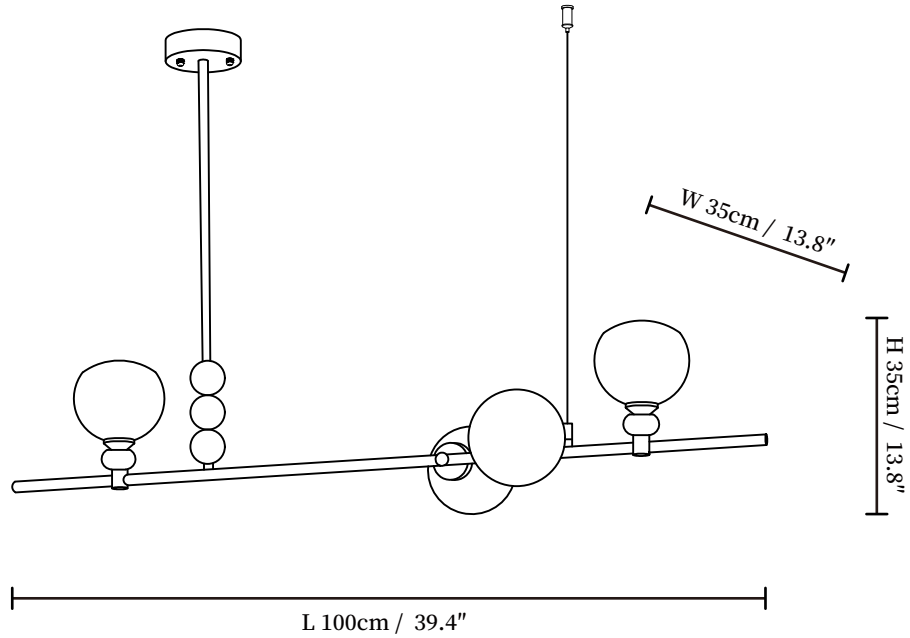

## SPECIFICATION DETAILS

\*For custom options, consult factory for details

<b>Fixture Dimensions</b>	L 39.4" x W 13.8" x H 13.8"
<b>Light source</b>	G9 (bulb not included)
<b>Wattage</b>	~5W
<b>Voltage</b>	AC 110-240V
<b>Mounting</b>	Hardwired.
<b>Dimming</b>	Compatible with dimmable bulbs (bulb not included)
<b>Control method</b>	Compatible with common wall switches(not included)
<b>Finishes</b>	Brass, Walnut color.
<b>Shade Details</b>	White.
<b>Material</b>	Metal, Brass, Wood, Glass.
<b>Rod Length</b>	Suspension rod is 19.7", and can be spliced as needed.

## SPECIFICATION DETAILS

\*For custom options, consult factory for details

<b>Fixture Dimensions</b>	L 47.2" x W 13.8" x H 13.8"
<b>Light source</b>	G9 (bulb not included)
<b>Wattage</b>	~5W
<b>Voltage</b>	AC 110-240V
<b>Mounting</b>	Hardwired.
<b>Dimming</b>	Compatible with dimmable bulbs (bulb not included)
<b>Control method</b>	Compatible with common wall switches (not included)
<b>Finishes</b>	Brass, Walnut color.
<b>Shade Details</b>	White.
<b>Material</b>	Metal, Brass, Wood, Glass.
<b>Rod Length</b>	Suspension rod is 19.7", and can be spliced as needed.