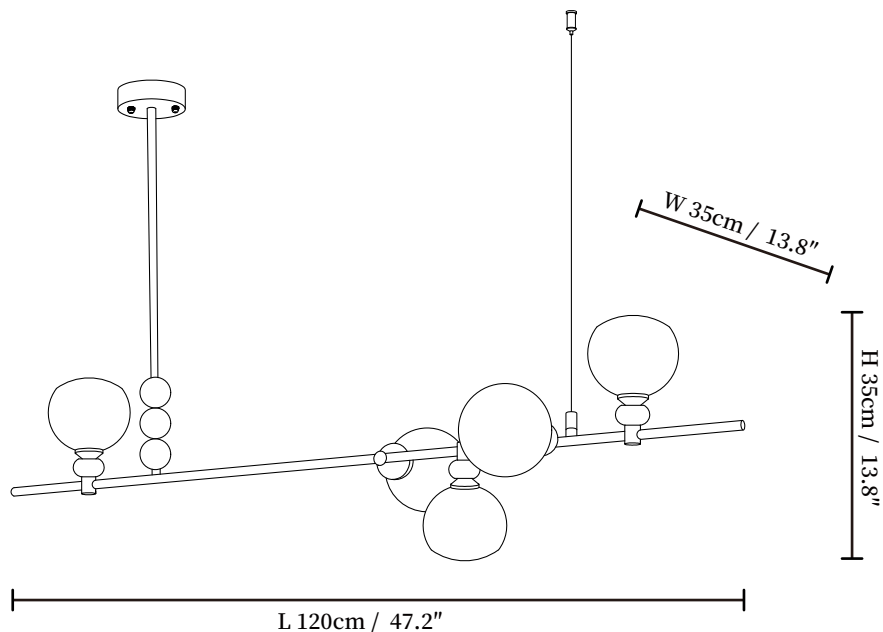

## SPECIFICATION DETAILS

\*For custom options, consult factory for details

<b>Fixture Dimensions</b>	L 39.4" x W 13.8" x H 13.8"
<b>Light source</b>	G9 (bulb not included)
<b>Wattage</b>	~5W
<b>Voltage</b>	AC 110-240V
<b>Mounting</b>	Hardwired.
<b>Dimming</b>	Compatible with dimmable bulbs (bulb not included)
<b>Control method</b>	Compatible with common wall switches(not included)
<b>Finishes</b>	Brass, Walnut color.
<b>Shade Details</b>	White.
<b>Material</b>	Metal, Brass, Wood, Glass.
<b>Rod Length</b>	Suspension rod is 19.7", and can be spliced as needed.

## SPECIFICATION DETAILS

\*For custom options, consult factory for details

<b>Fixture Dimensions</b>	L 47.2" x W 13.8" x H 13.8"
<b>Light source</b>	G9 (bulb not included)
<b>Wattage</b>	~5W
<b>Voltage</b>	AC 110-240V
<b>Mounting</b>	Hardwired.
<b>Dimming</b>	Compatible with dimmable bulbs (bulb not included)
<b>Control method</b>	Compatible with common wall switches (not included)
<b>Finishes</b>	Brass, Walnut color.
<b>Shade Details</b>	White.
<b>Material</b>	Metal, Brass, Wood, Glass.
<b>Rod Length</b>	Suspension rod is 19.7", and can be spliced as needed.