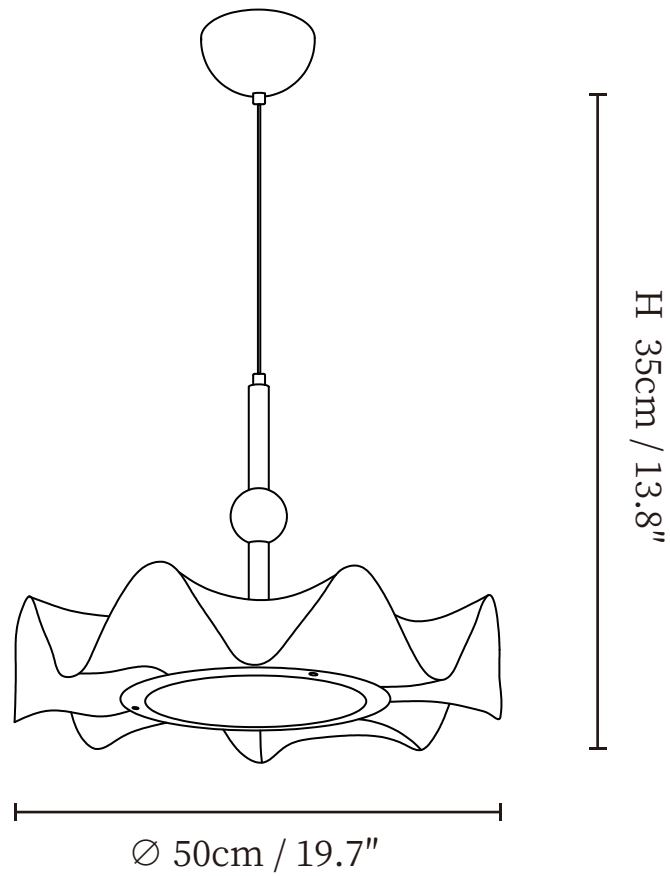

# SPECIFICATION SHEET

---

## SPECIFICATION DETAILS

\*For custom options, consult factory for details

Fixture Dimensions	Ø 19.7" x H 13.8"
Light source	Integrated LED
Wattage	~36W
Voltage	AC 110-240V
Dimming	Not supported
CRI(Ra)	90+ CRI
Mounting	Hardwired.
LED Rated Life	30000 hours
Color Temperature	Warm Light (3000K), Neutral Light (4000K), Cool Light (6000K)
Control method	Compatible with common wall switches (not included)
Finishes	Walnut color, Gold
Shadow Details	Beige
Material	Fabric, Metal, Wood, Acrylic
Wire Length	The standard length of the cord is 59" (150 cm), the length is adjustable.