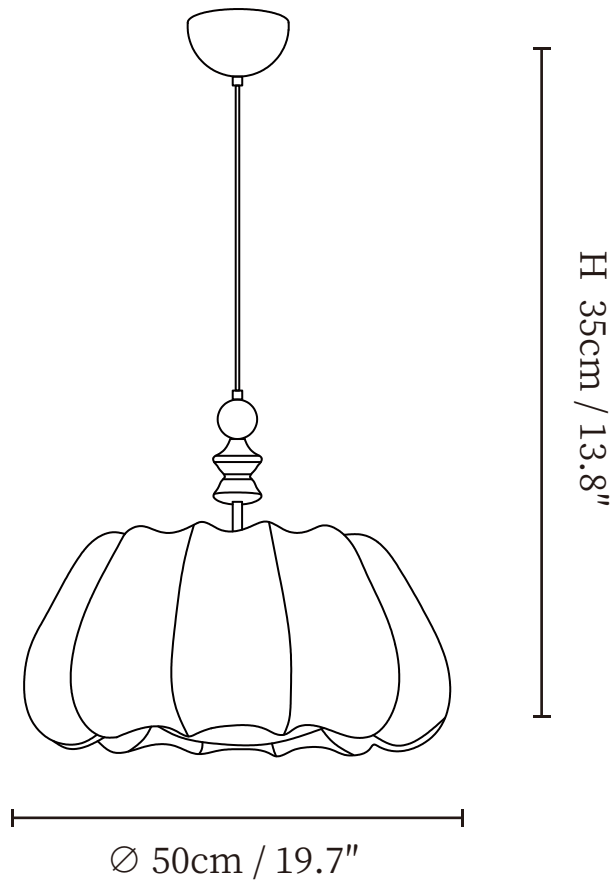

SPECIFICATION SHEET

SPECIFICATION DETAILS

*For custom options, consult factory for details

Fixture Dimensions	Ø 19.7" x H 13.8"
Light source	Integrated LED
Wattage	~24W
Voltage	AC 110-240V
Dimming	Not supported
CRI(Ra)	90+ CRI
Mounting	Hardwired.
LED Rated Life	30000 hours
Color Temperature	Warm Light (3000K), Neutral Light (4000K), Cool Light (6000K)
Control method	Compatible with common wall switches(not included)
Finishes	Walnut color, Gold
Shadow Details	Beige
Material	Fabric, Metal, Wood
Wire Length	The standard length of the cord is 59" (150 cm), the length is adjustable.