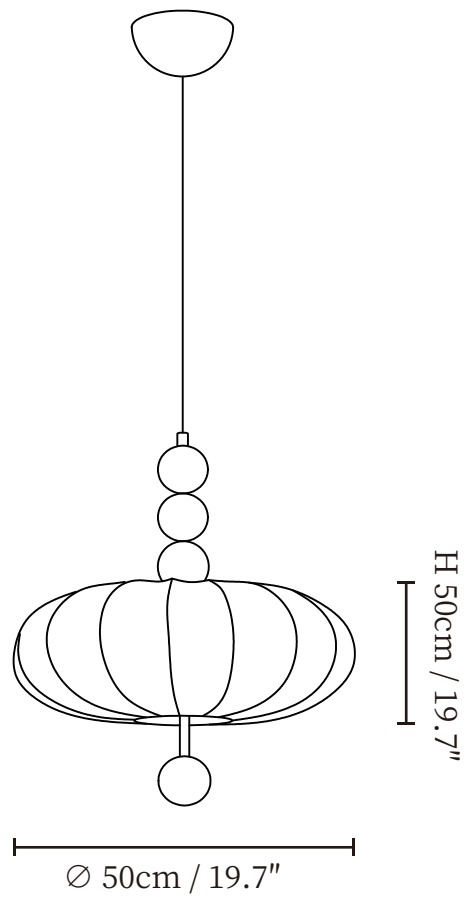

SPECIFICATION SHEET

SPECIFICATION DETAILS

*For custom options, consult factory for details

Fixture Dimensions	D 15.7" x H 17.7", D 19.7" x H 19.7"
Light source	E26 or E27 (bulb not included)
Wattage	MAX 40W incandescent bulb or LED equivalent.
Voltage	AC 110-240V
Mounting	Hardwired.
Dimming	Compatible with dimmable bulbs (bulb not included)
Control method	Compatible with common wall switches(not included)
Finishes	Walnut Wood
Shade Details	Beige
Material	Fabric, Wood, Metal.
Wire Length	The standard length of the suspended wire is 59 "(150 cm) and the length is adjustable.