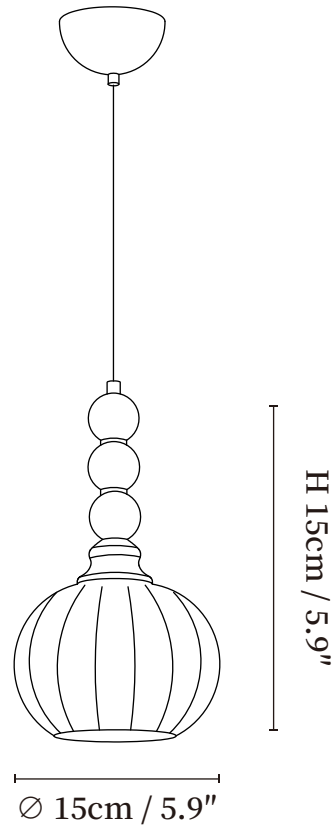

SPECIFICATION SHEET

SPECIFICATION DETAILS

*For custom options, consult factory for details

Fixture Dimensions	Ø 5.9" x H 5.9"
Light source	E26 or E27 (bulb not included)
Wattage	MAX 40W incandescent bulb or LED equivalent.
Voltage	AC 110-240V
Mounting	Hardwired.
Dimming	Compatible with dimmable bulbs (bulb not included)
Control method	Compatible with common wall switches (not included)
Finishes	Dark walnut, Gold.
Shade Details	White.
Material	Glass, Wood, Metal.
Wire Length	The standard length of the suspended wire is 59 "(150 cm) and the length is adjustable.