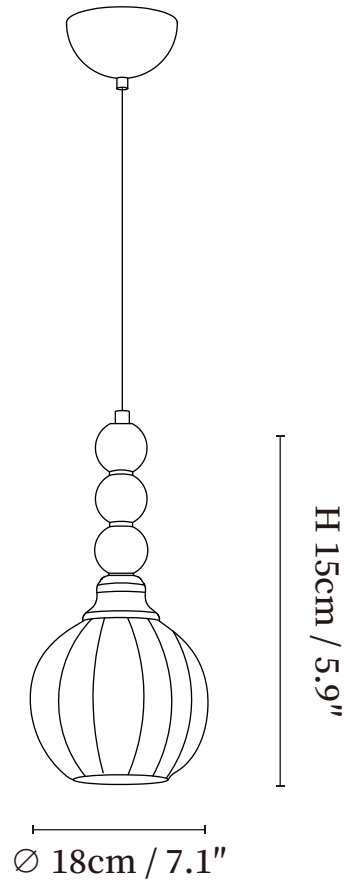

SPECIFICATION SHEET

SPECIFICATION DETAILS

*For custom options, consult factory for details

Fixture Dimensions	Ø 11.8" x H 5.9"
Light source	E26 or E27 (bulb not included)
Wattage	MAX 40W incandescent bulb or LED equivalent.
Voltage	AC 110-240V
Mounting	Hardwired.
Dimming	Compatible with dimmable bulbs (bulb not included)
Control method	Compatible with common wall switches(not included)
Finishes	Dark walnut, Gold.
Shade Details	White.
Material	Glass, Wood, Metal.
Wire Length	The standard length of the suspended wire is 59 "(150 cm) and the length is adjustable.

SPECIFICATION SHEET

SPECIFICATION DETAILS

*For custom options, consult factory for details

Fixture Dimensions	Ø 7.1" x H 5.9
Light source	E26 or E27 (bulb not included)
Wattage	MAX 40W incandescent bulb or LED equivalent.
Voltage	AC 110-240V
Mounting	Hardwired.
Dimming	Compatible with dimmable bulbs (bulb not included)
Control method	Compatible with common wall switches (not included)
Finishes	Dark walnut, Gold.
Shade Details	White.
Material	Glass, Wood, Metal.
Wire Length	The standard length of the suspended wire is 59 "(150 cm) and the length is adjustable.

SPECIFICATION SHEET

SPECIFICATION DETAILS

*For custom options, consult factory for details

Fixture Dimensions	Ø 7.1" x H 5.9"
Light source	E26 or E27 (bulb not included)
Wattage	MAX 40W incandescent bulb or LED equivalent.
Voltage	AC 110-240V
Mounting	Hardwired.
Dimming	Compatible with dimmable bulbs (bulb not included)
Control method	Compatible with common wall switches (not included)
Finishes	Dark walnut, Gold.
Shade Details	White.
Material	Glass, Wood, Metal.
Wire Length	The standard length of the suspended wire is 59 "(150 cm) and the length is adjustable.