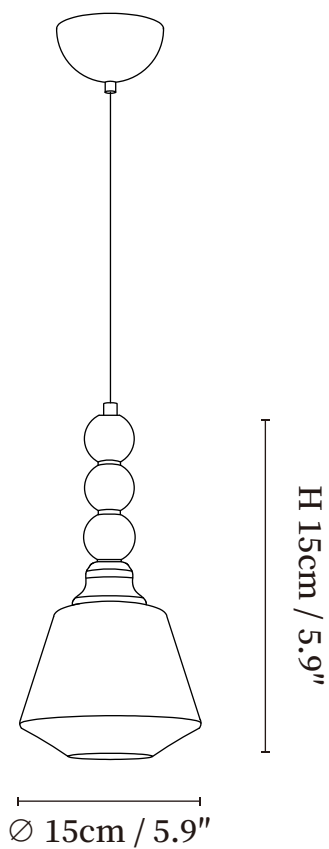

SPECIFICATION SHEET

SPECIFICATION DETAILS

*For custom options, consult factory for details

Fixture Dimensions	Ø 5.9" x H 5.9"
Light source	E26 or E27 (bulb not included)
Wattage	MAX 40W incandescent bulb or LED equivalent.
Voltage	AC 110-240V
Mounting	Hardwired.
Dimming	Compatible with dimmable bulbs (bulb not included)
Control method	Compatible with common wall switches (not included)
Finishes	Dark walnut, Gold.
Shade Details	White.
Material	Glass, Wood, Metal.
Wire Length	The standard length of the suspended wire is 59 "(150 cm) and the length is adjustable.