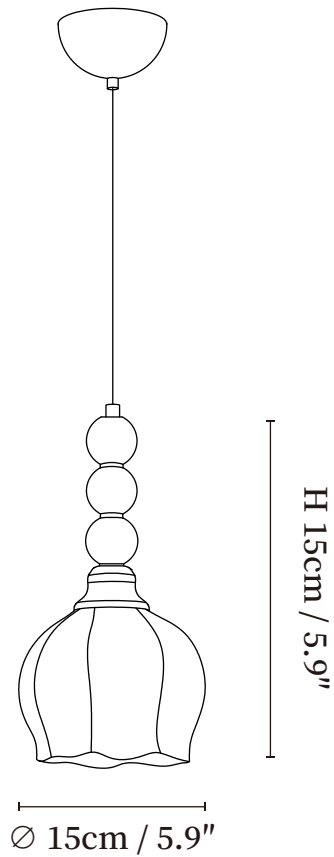

SPECIFICATION SHEET

SPECIFICATION DETAILS

*For custom options, consult factory for details

Fixture Dimensions	Ø 5.9" x H 5.9"
Light source	E26 or E27 (bulb not included)
Wattage	MAX 40W incandescent bulb or LED equivalent.
Voltage	AC 110-240V
Mounting	Hardwired.
Dimming	Compatible with dimmable bulbs (bulb not included)
Control method	Compatible with common wall switches (not included)
Finishes	Dark walnut, Gold.
Shade Details	White.
Material	Glass, Wood, Metal.
Wire Length	The standard length of the suspended wire is 59 "(150 cm) and the length is adjustable.