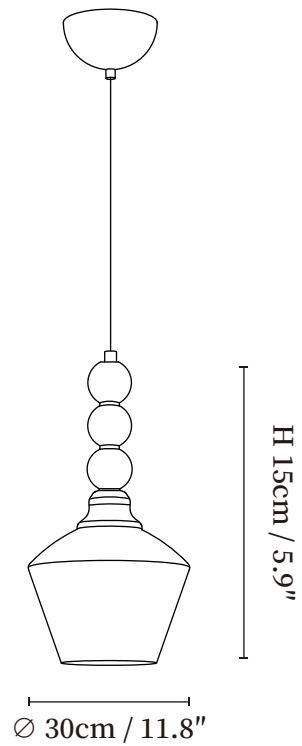

SPECIFICATION SHEET

SPECIFICATION DETAILS

*For custom options, consult factory for details

Fixture Dimensions	Ø 11.8" x H 5.9"
Light source	E26 or E27 (bulb not included)
Wattage	MAX 40W incandescent bulb or LED equivalent.
Voltage	AC 110-240V
Mounting	Hardwired.
Dimming	Compatible with dimmable bulbs (bulb not included)
Control method	Compatible with common wall switches(not included)
Finishes	Dark walnut, Gold.
Shade Details	White.
Material	Glass, Wood, Metal.
Wire Length	The standard length of the suspended wire is 59 "(150 cm) and the length is adjustable.

SPECIFICATION SHEET

SPECIFICATION DETAILS

*For custom options, consult factory for details

Fixture Dimensions	Ø 7.1" x H 5.9
Light source	E26 or E27 (bulb not included)
Wattage	MAX 40W incandescent bulb or LED equivalent.
Voltage	AC 110-240V
Mounting	Hardwired.
Dimming	Compatible with dimmable bulbs (bulb not included)
Control method	Compatible with common wall switches (not included)
Finishes	Dark walnut, Gold.
Shade Details	White.
Material	Glass, Wood, Metal.
Wire Length	The standard length of the suspended wire is 59 "(150 cm) and the length is adjustable.

SPECIFICATION SHEET

SPECIFICATION DETAILS

*For custom options, consult factory for details

Fixture Dimensions	Ø 7.1" x H 5.9"
Light source	E26 or E27 (bulb not included)
Wattage	MAX 40W incandescent bulb or LED equivalent.
Voltage	AC 110-240V
Mounting	Hardwired.
Dimming	Compatible with dimmable bulbs (bulb not included)
Control method	Compatible with common wall switches (not included)
Finishes	Dark walnut, Gold.
Shade Details	White.
Material	Glass, Wood, Metal.
Wire Length	The standard length of the suspended wire is 59 "(150 cm) and the length is adjustable.