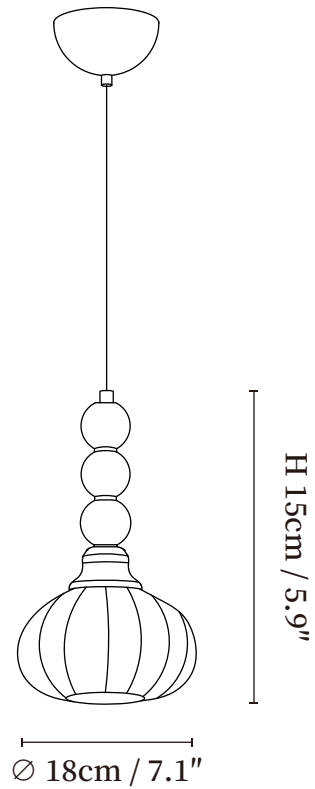

SPECIFICATION SHEET

SPECIFICATION DETAILS

*For custom options, consult factory for details

Fixture Dimensions	Ø 11.8" x H 5.9"
Light source	E26 or E27 (bulb not included)
Wattage	MAX 40W incandescent bulb or LED equivalent.
Voltage	AC 110-240V
Mounting	Hardwired.
Dimming	Compatible with dimmable bulbs (bulb not included)
Control method	Compatible with common wall switches(not included)
Finishes	Dark walnut, Gold.
Shade Details	White.
Material	Glass, Wood, Metal.
Wire Length	The standard length of the suspended wire is 59 "(150 cm) and the length is adjustable.

SPECIFICATION SHEET

SPECIFICATION DETAILS

*For custom options, consult factory for details

Fixture Dimensions	Ø 7.1" x H 5.9
Light source	E26 or E27 (bulb not included)
Wattage	MAX 40W incandescent bulb or LED equivalent.
Voltage	AC 110-240V
Mounting	Hardwired.
Dimming	Compatible with dimmable bulbs (bulb not included)
Control method	Compatible with common wall switches (not included)
Finishes	Dark walnut, Gold.
Shade Details	White.
Material	Glass, Wood, Metal.
Wire Length	The standard length of the suspended wire is 59 "(150 cm) and the length is adjustable.

SPECIFICATION SHEET

SPECIFICATION DETAILS

*For custom options, consult factory for details

Fixture Dimensions	Ø 7.1" x H 5.9"
Light source	E26 or E27 (bulb not included)
Wattage	MAX 40W incandescent bulb or LED equivalent.
Voltage	AC 110-240V
Mounting	Hardwired.
Dimming	Compatible with dimmable bulbs (bulb not included)
Control method	Compatible with common wall switches (not included)
Finishes	Dark walnut, Gold.
Shade Details	White.
Material	Glass, Wood, Metal.
Wire Length	The standard length of the suspended wire is 59 "(150 cm) and the length is adjustable.