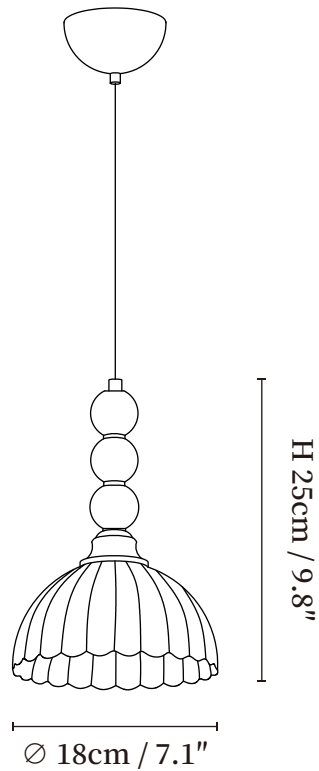

SPECIFICATION SHEET

SPECIFICATION DETAILS

*For custom options, consult factory for details

Fixture Dimensions	Ø 7.1" x H 9.8"
Light source	E26 or E27 (bulb not included)
Wattage	MAX 40W incandescent bulb or LED equivalent.
Voltage	AC 110-240V
Mounting	Hardwired.
Dimming	Compatible with dimmable bulbs (bulb not included)
Control method	Compatible with common wall switches(not included)
Finishes	Dark walnut, Gold.
Shade Details	White.
Material	Glass, Wood, Metal, Fabric, Ceramic.
Wire Length	The standard length of the suspended wire is 59 "(150 cm) and the length is adjustable.

SPECIFICATION SHEET

SPECIFICATION DETAILS

*For custom options, consult factory for details

Fixture Dimensions	Ø 7.9" x H 9.8"
Light source	E26 or E27 (bulb not included)
Wattage	MAX 40W incandescent bulb or LED equivalent.
Voltage	AC 110-240V
Mounting	Hardwired.
Dimming	Compatible with dimmable bulbs (bulb not included)
Control method	Compatible with common wall switches (not included)
Finishes	Dark walnut, Gold.
Shade Details	White.
Material	Glass, Wood, Metal, Fabric, Ceramic.
Wire Length	The standard length of the suspended wire is 59 "(150 cm) and the length is adjustable.