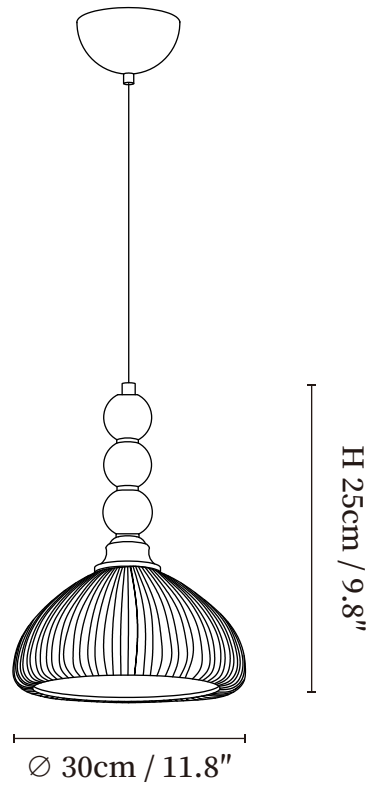

SPECIFICATION SHEET

SPECIFICATION DETAILS

*For custom options, consult factory for details

Fixture Dimensions	Ø 11.8" x H 9.8"
Light source	E26 or E27 (bulb not included)
Wattage	MAX 40W incandescent bulb or LED equivalent.
Voltage	AC 110-240V
Mounting	Hardwired.
Dimming	Compatible with dimmable bulbs (bulb not included)
Control method	Compatible with common wall switches(not included)
Finishes	Dark walnut, Gold.
Shade Details	White.
Material	Glass, Wood, Metal, Fabric, Ceramic.
Wire Length	The standard length of the suspended wire is 59 "(150 cm) and the length is adjustable.