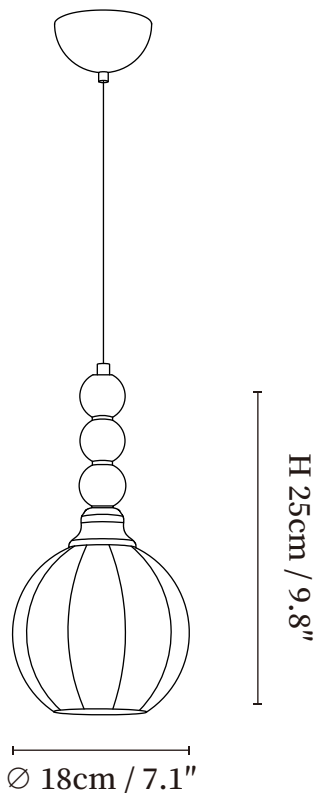

SPECIFICATION SHEET

SPECIFICATION DETAILS

*For custom options, consult factory for details

Fixture Dimensions	Ø 7.1" x H 9.8"
Light source	E26 or E27 (bulb not included)
Wattage	MAX 40W incandescent bulb or LED equivalent.
Voltage	AC 110-240V
Mounting	Hardwired.
Dimming	Compatible with dimmable bulbs (bulb not included)
Control method	Compatible with common wall switches(not included)
Finishes	Dark walnut, Gold.
Shade Details	White.
Material	Glass, Wood, Metal, Fabric, Ceramic.
Wire Length	The standard length of the suspended wire is 59 "(150 cm) and the length is adjustable.

SPECIFICATION SHEET

SPECIFICATION DETAILS

*For custom options, consult factory for details

Fixture Dimensions	Ø 7.9" x H 9.8"
Light source	E26 or E27 (bulb not included)
Wattage	MAX 40W incandescent bulb or LED equivalent.
Voltage	AC 110-240V
Mounting	Hardwired.
Dimming	Compatible with dimmable bulbs (bulb not included)
Control method	Compatible with common wall switches (not included)
Finishes	Dark walnut, Gold.
Shade Details	White.
Material	Glass, Wood, Metal, Fabric, Ceramic.
Wire Length	The standard length of the suspended wire is 59 "(150 cm) and the length is adjustable.