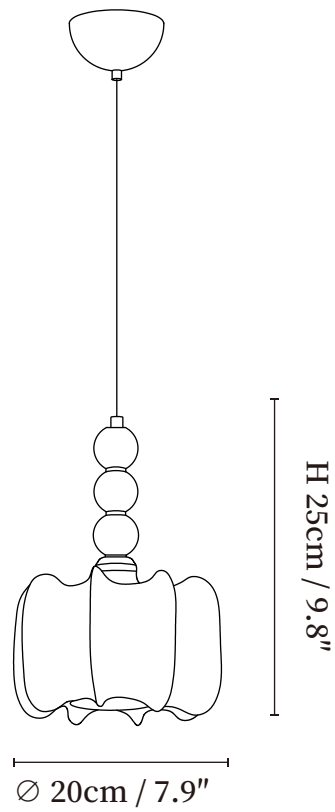

SPECIFICATION SHEET

SPECIFICATION DETAILS

*For custom options, consult factory for details

Fixture Dimensions	Ø 7.1" x H 9.8"
Light source	E26 or E27 (bulb not included)
Wattage	MAX 40W incandescent bulb or LED equivalent.
Voltage	AC 110-240V
Mounting	Hardwired.
Dimming	Compatible with dimmable bulbs (bulb not included)
Control method	Compatible with common wall switches(not included)
Finishes	Dark walnut, Gold.
Shade Details	White.
Material	Glass, Wood, Metal, Fabric, Ceramic.
Wire Length	The standard length of the suspended wire is 59 "(150 cm) and the length is adjustable.

SPECIFICATION SHEET

SPECIFICATION DETAILS

*For custom options, consult factory for details

Fixture Dimensions	Ø 7.9" x H 9.8"
Light source	E26 or E27 (bulb not included)
Wattage	MAX 40W incandescent bulb or LED equivalent.
Voltage	AC 110-240V
Mounting	Hardwired.
Dimming	Compatible with dimmable bulbs (bulb not included)
Control method	Compatible with common wall switches (not included)
Finishes	Dark walnut, Gold.
Shade Details	White.
Material	Glass, Wood, Metal, Fabric, Ceramic.
Wire Length	The standard length of the suspended wire is 59 "(150 cm) and the length is adjustable.