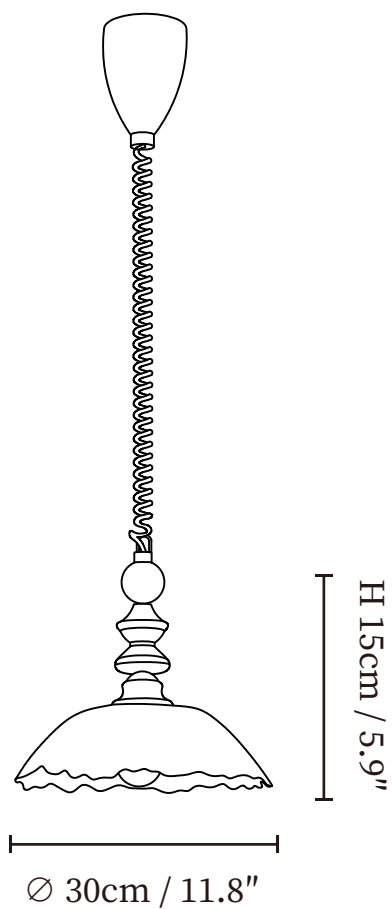

SPECIFICATION SHEET

SPECIFICATION DETAILS

*For custom options, consult factory for details

Fixture Dimensions	Ø 11.8" x H 5.9"
Light source	E26 or E27 (bulb not included)
Wattage	MAX 40W incandescent bulb or LED equivalent.
Voltage	AC 110-240V
Mounting	Hardwired.
Dimming	Compatible with dimmable bulbs (bulb not included)
Control method	Compatible with common wall switches (not included)
Finishes	Dark walnut, Black
Shade Details	Clear, Green, White
Material	Glass, Wood, Metal
Wire Length	The retractable elastic cable is standard 59" (150cm) long and is adjustable in length.