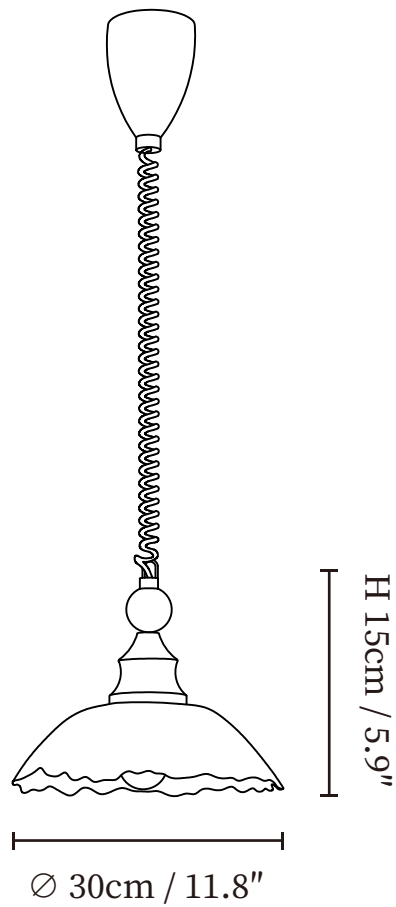

SPECIFICATION SHEET

SPECIFICATION DETAILS

*For custom options, consult factory for details

Fixture Dimensions	Ø 11.8" x H 5.9"
Light source	E26 or E27 (bulb not included)
Wattage	MAX 40W incandescent bulb or LED equivalent.
Voltage	AC 110-240V
Mounting	Hardwired.
Dimming	Compatible with dimmable bulbs (bulb not included)
Control method	Compatible with common wall switches (not included)
Finishes	Dark walnut, Black
Shade Details	Clear, Green, White
Material	Glass, Wood, Metal
Wire Length	The retractable elastic cable is standard 59" (150cm) long and is adjustable in length.