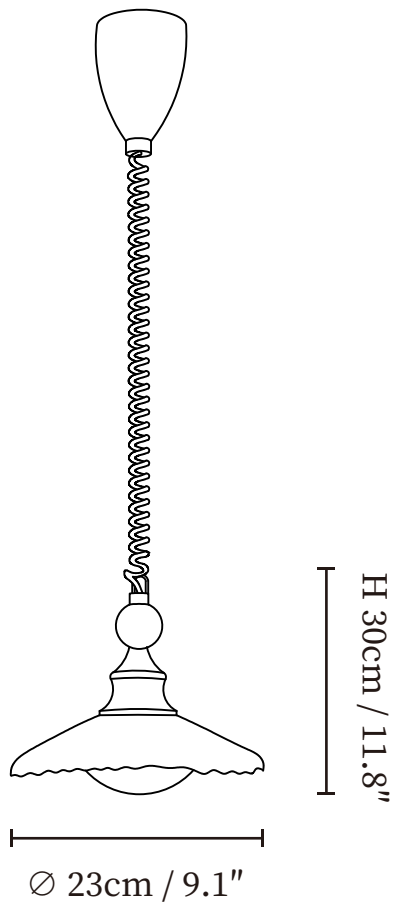

SPECIFICATION SHEET

SPECIFICATION DETAILS

*For custom options, consult factory for details

Fixture Dimensions	Ø 11.8" x H 5.9"
Light source	E26 or E27 (bulb not included)
Wattage	MAX 40W incandescent bulb or LED equivalent.
Voltage	AC 110-240V
Mounting	Hardwired.
Dimming	Compatible with dimmable bulbs (bulb not included)
Control method	Compatible with common wall switches (not included)
Finishes	Dark walnut, Black
Shade Details	Clear, Green, White
Material	Glass, Wood, Metal
Wire Length	The retractable elastic cable is standard 59" (150cm) long and is adjustable in length.