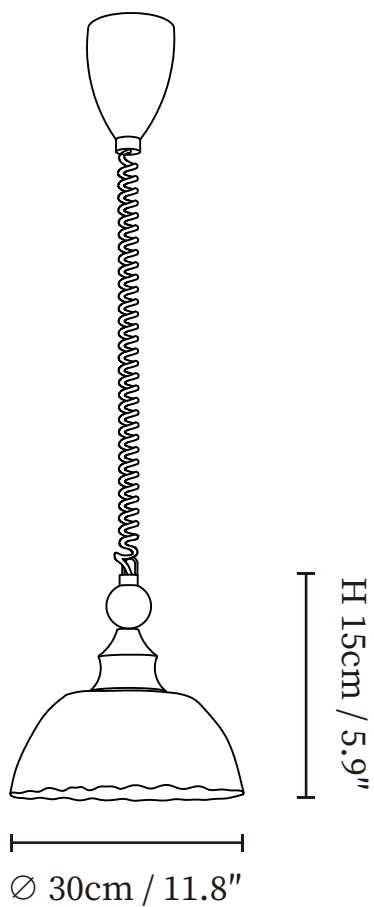

SPECIFICATION SHEET

SPECIFICATION DETAILS

*For custom options, consult factory for details

Fixture Dimensions	Ø 11.8" x H 5.9"
Light source	E26 or E27 (bulb not included)
Wattage	MAX 40W incandescent bulb or LED equivalent.
Voltage	AC 110-240V
Mounting	Hardwired.
Dimming	Compatible with dimmable bulbs (bulb not included)
Control method	Compatible with common wall switches (not included)
Finishes	Dark walnut, Black
Shade Details	Clear, Green, White
Material	Glass, Wood, Metal
Wire Length	The retractable elastic cable is standard 59" (150cm) long and is adjustable in length.