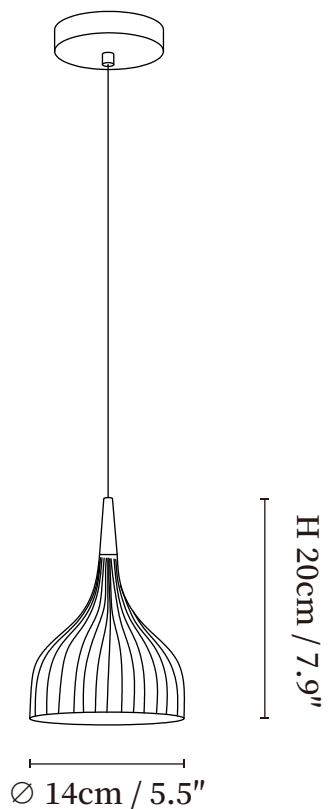

SPECIFICATION SHEET

SPECIFICATION DETAILS

*For custom options, consult factory for details

Fixture Dimensions	\varnothing 5.5" x H 7.9"
Light source	G9 (bulb not included)
Wattage	~5W
Voltage	AC 110-240V
Mounting	Hardwired.
Dimming	Compatible with dimmable bulbs (bulb not included)
Control method	Compatible with common wall switches (not included)
Finishes	Chrome, Black.
Shade Details	White, Clear, Amber, Smoke grey.
Material	Metal, Iron, PU.
Wire Length	The standard length of the suspended wire is 59 "(150 cm) and the length is adjustable.