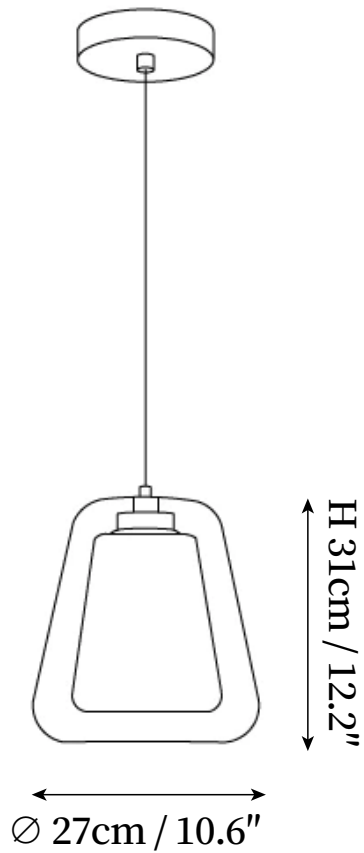

SPECIFICATION SHEET

SPECIFICATION DETAILS

*For custom options, consult factory for details

Fixture Dimensions	D 10.6" x H 12.2"
Light source	E26 or E27. (bulb not included).
Wattage	MAX 40W incandescent bulb or LED equivalent.
Voltage	AC 110-240V
Mounting	Hardwired.
Dimming	Compatible with dimmable bulbs (bulb not included)
Control method	Compatible with common wall switches (not included)
Finishes	Gold.
Shade Details	Transparent.
Material	Metal, Glass.
Wire Length	The standard length of the cord is 59" (150 cm), the length is adjustable.