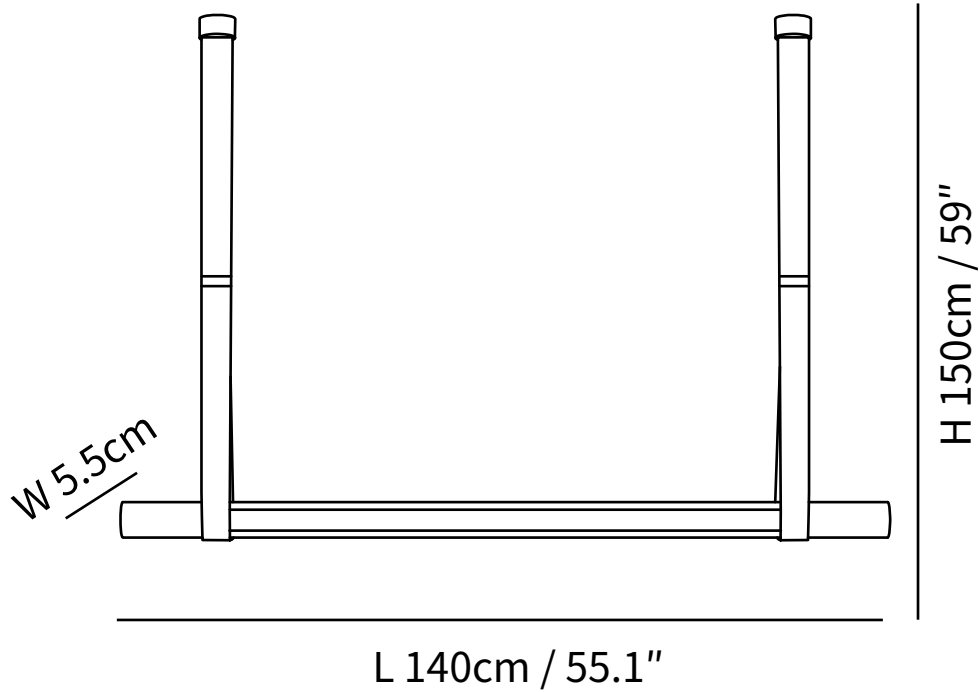

## SPECIFICATION DETAILS

\*For custom options, consult factory for details

<b>Fixture Dimensions</b>	L 47.2" x W 2.2" x H 59"
<b>Light source</b>	Integrated LED
<b>Wattage</b>	~5 W
<b>Voltage</b>	AC 110-240V
<b>Color Temperature</b>	3000K
<b>CRI(Ra)</b>	80CRI
<b>Mounting</b>	Ceiling
<b>Driver Required</b>	Yes
<b>Optional Color Temps</b>	Warm Light (3000K), Neutral Light (4500K), Cool Light (6000K)
<b>LED Rated Life</b>	30000 hours
<b>Dimming</b>	Dimming is not supported
<b>Finishes</b>	Black, Gray, Transparent, White.
<b>Shade Details</b>	White.
<b>Material</b>	Metal, Glass, Leather.
<b>Wire Length</b>	59"
<b>Wire Type</b>	Black Coaxial Wire

## SPECIFICATION DETAILS

\*For custom options, consult factory for details

<b>Fixture Dimensions</b>	L 55.1" x W 2.2" x H 59"
<b>Light source</b>	Integrated LED
<b>Wattage</b>	~5 W
<b>Voltage</b>	AC 110-240V
<b>Color Temperature</b>	3000K
<b>CRI(Ra)</b>	80CRI
<b>Mounting</b>	Ceiling
<b>Driver Required</b>	Yes
<b>Optional Color Temps</b>	Warm Light (3000K), Neutral Light (4500K), Cool Light (6000K)
<b>LED Rated Life</b>	30000 hours
<b>Dimming</b>	Dimming is not supported
<b>Finishes</b>	Black, Gray, Transparent, White.
<b>Shade Details</b>	White.
<b>Material</b>	Metal, Glass, Leather.
<b>Wire Length</b>	59"
<b>Wire Type</b>	Black Coaxial Wire