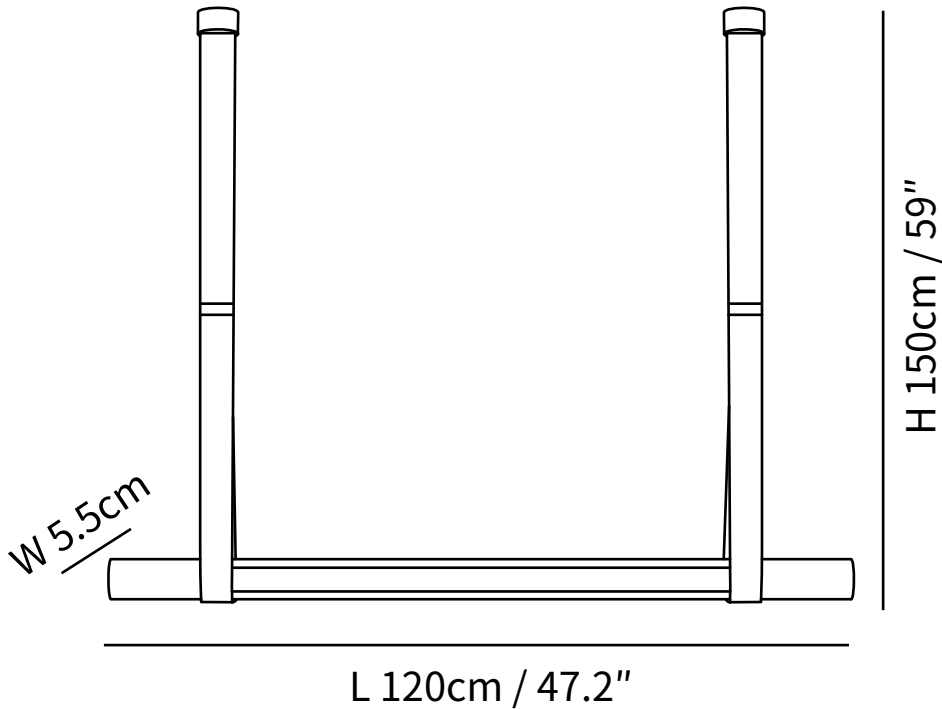

## SPECIFICATION DETAILS

\*For custom options, consult factory for details

<b>Fixture Dimensions</b>	L 47.2" x W 2.2" x H 59"
<b>Light source</b>	Integrated LED
<b>Wattage</b>	~5 W
<b>Voltage</b>	AC 110-240V
<b>Color Temperature</b>	3000K
<b>CRI(Ra)</b>	80CRI
<b>Mounting</b>	Ceiling
<b>Driver Required</b>	Yes
<b>Optional Color Temps</b>	Warm Light (3000K), Neutral Light (4500K), Cool Light (6000K)
<b>LED Rated Life</b>	30000 hours
<b>Dimming</b>	Dimming is not supported
<b>Finishes</b>	Black, Gray, Transparent, White.
<b>Shade Details</b>	White.
<b>Material</b>	Metal, Glass, Leather.
<b>Wire Length</b>	59"
<b>Wire Type</b>	Black Coaxial Wire

## SPECIFICATION DETAILS

\*For custom options, consult factory for details

<b>Fixture Dimensions</b>	L 55.1" x W 2.2" x H 59"
<b>Light source</b>	Integrated LED
<b>Wattage</b>	~5 W
<b>Voltage</b>	AC 110-240V
<b>Color Temperature</b>	3000K
<b>CRI(Ra)</b>	80CRI
<b>Mounting</b>	Ceiling
<b>Driver Required</b>	Yes
<b>Optional Color Temps</b>	Warm Light (3000K), Neutral Light (4500K), Cool Light (6000K)
<b>LED Rated Life</b>	30000 hours
<b>Dimming</b>	Dimming is not supported
<b>Finishes</b>	Black, Gray, Transparent, White.
<b>Shade Details</b>	White.
<b>Material</b>	Metal, Glass, Leather.
<b>Wire Length</b>	59"
<b>Wire Type</b>	Black Coaxial Wire