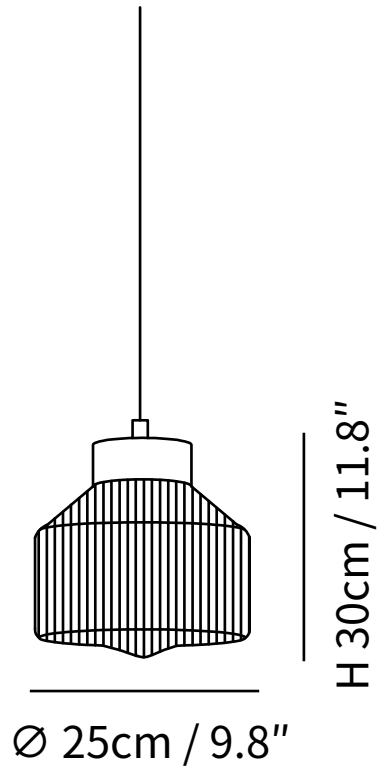

SPECIFICATION SHEET

SPECIFICATION DETAILS

*For custom options, consult factory for details

Fixture Dimensions	D 9.8" x H 11.8"
Light source	E27
Wattage	Max 40W
Voltage	AC 110-240V
Color Temperature	Based on the purchase of light bulbs
CRI(Ra)	80CRI
Mounting	Ceiling
Driver Required	NO
Optional Color Temps	Buy bulbs as needed
LED Rated Life	Based on bulb life (we do not supply bulbs)
Dimming	Dimming is not supported
Finishes	Gold.
Glass Details	Transparent, Amber, Smokey gray.
Material	Metal, Glass.
Wire Length	59"
Wire Type	Black Coaxial Wire