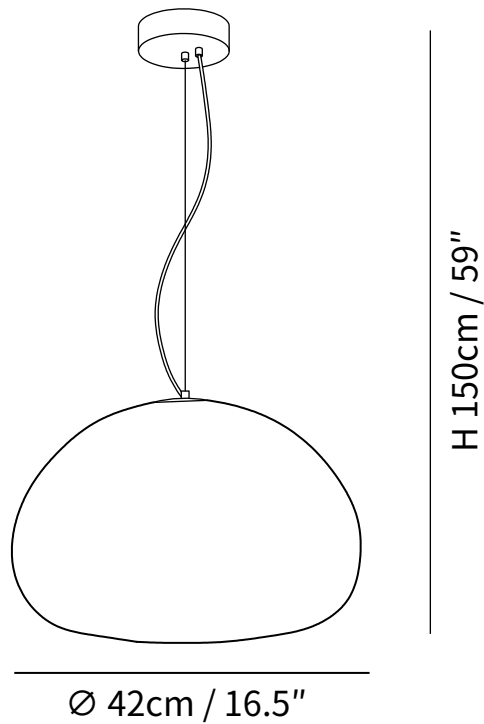

SPECIFICATION SHEET

SPECIFICATION DETAILS

*For custom options, consult factory for details

| | |
|-----------------------------|---|
| Fixture Dimensions | D 9.1" x H 59" |
| Light source | E27 |
| Wattage | Max 40W |
| Voltage | AC 110-240V |
| Color Temperature | Based on the purchase of light bulbs |
| CRI(Ra) | 80CRI |
| Mounting | Ceiling |
| Driver Required | NO |
| Optional Color Temps | Buy bulbs as needed |
| LED Rated Life | Based on bulb life (we do not supply bulbs) |
| Dimming | Dimming is not supported |
| Finishes | White. |
| Glass Details | White. |
| Material | Metal, Glass. |
| Wire Length | 59" |
| Wire Type | Black Coaxial Wire |

SPECIFICATION SHEET

SPECIFICATION DETAILS

*For custom options, consult factory for details

| | |
|-----------------------------|---|
| Fixture Dimensions | D 16.5" x H 59" |
| Light source | E27 |
| Wattage | Max 40W |
| Voltage | AC 110-240V |
| Color Temperature | Based on the purchase of light bulbs |
| CRI(Ra) | 80CRI |
| Mounting | Ceiling |
| Driver Required | NO |
| Optional Color Temps | Buy bulbs as needed |
| LED Rated Life | Based on bulb life (we do not supply bulbs) |
| Dimming | Dimming is not supported |
| Finishes | White. |
| Glass Details | White. |
| Material | Metal, Glass. |
| Wire Length | 59" |
| Wire Type | Black Coaxial Wire |