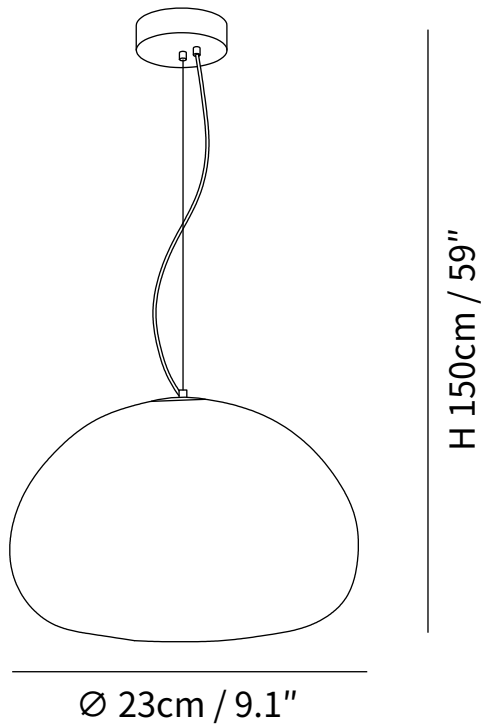

SPECIFICATION SHEET

SPECIFICATION DETAILS

*For custom options, consult factory for details

| | |
|-----------------------------|---|
| Fixture Dimensions | D 9.1" x H 59" |
| Light source | E27 |
| Wattage | Max 40W |
| Voltage | AC 110-240V |
| Color Temperature | Based on the purchase of light bulbs |
| CRI(Ra) | 80CRI |
| Mounting | Ceiling |
| Driver Required | NO |
| Optional Color Temps | Buy bulbs as needed |
| LED Rated Life | Based on bulb life (we do not supply bulbs) |
| Dimming | Dimming is not supported |
| Finishes | White. |
| Glass Details | White. |
| Material | Metal, Glass. |
| Wire Length | 59" |
| Wire Type | Black Coaxial Wire |

SPECIFICATION SHEET

SPECIFICATION DETAILS

*For custom options, consult factory for details

| | |
|-----------------------------|---|
| Fixture Dimensions | D 16.5" x H 59" |
| Light source | E27 |
| Wattage | Max 40W |
| Voltage | AC 110-240V |
| Color Temperature | Based on the purchase of light bulbs |
| CRI(Ra) | 80CRI |
| Mounting | Ceiling |
| Driver Required | NO |
| Optional Color Temps | Buy bulbs as needed |
| LED Rated Life | Based on bulb life (we do not supply bulbs) |
| Dimming | Dimming is not supported |
| Finishes | White. |
| Glass Details | White. |
| Material | Metal, Glass. |
| Wire Length | 59" |
| Wire Type | Black Coaxial Wire |