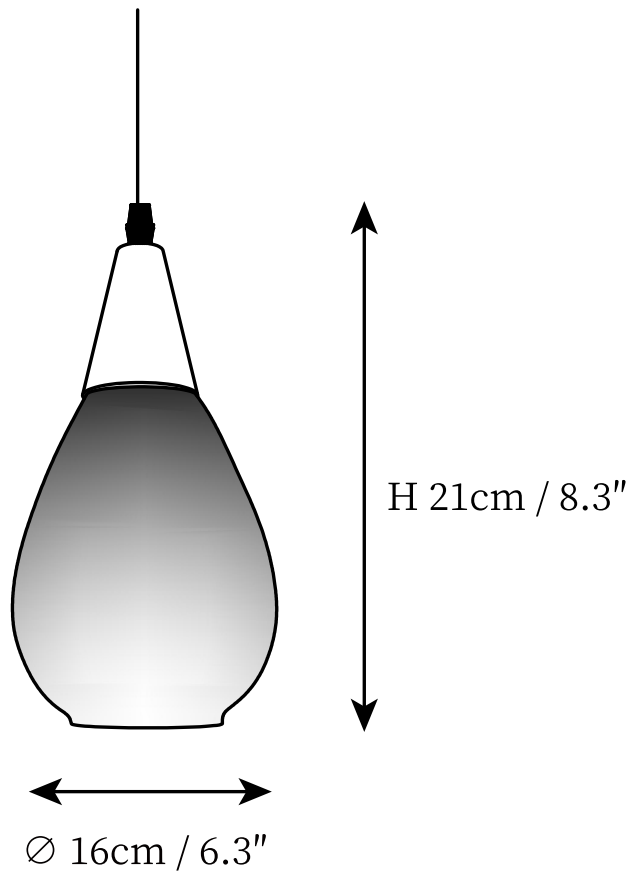

SPECIFICATION SHEET

SPECIFICATION DETAILS

*For custom options, consult factory for details

Fixture Dimensions	D 6.3" x H 8.3"
Light source	E26 or E27
Wattage	Max 40W
Voltage	AC 110-240V
Color Temperature	Based on the purchase of light bulbs
CRI(Ra)	80CRI
Mounting	Ceiling
Driver Required	NO
Optional Color Temps	Buy bulbs as needed
LED Rated Life	Based on bulb life (we do not supply bulbs)
Dimming	Dimming is not supported
Finishes	Wood Color.
Glass Details	Transparent, Amber, Smokey gray.
Material	Metal, Wood, Glass.
Wire Length	59"
Wire Type	Black Coaxial Wire

SPECIFICATION SHEET

SPECIFICATION DETAILS

*For custom options, consult factory for details

Fixture Dimensions	D 7.9" x H 9.1"
Light source	E26 or E27
Wattage	Max 40W
Voltage	AC 110-240V
Color Temperature	Based on the purchase of light bulbs
CRI(Ra)	80CRI
Mounting	Ceiling
Driver Required	NO
Optional Color Temps	Buy bulbs as needed
LED Rated Life	Based on bulb life (we do not supply bulbs)
Dimming	Dimming is not supported
Finishes	Wood Color.
Glass Details	Transparent, Amber, Smokey gray.
Material	Metal, Wood, Glass.
Wire Length	59"
Wire Type	Black Coaxial Wire