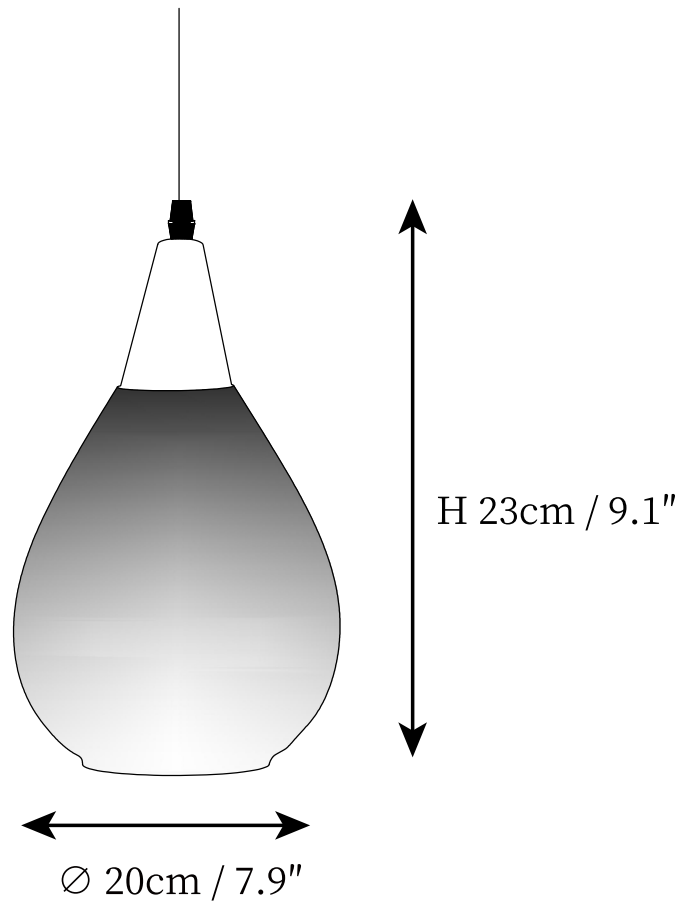

SPECIFICATION SHEET

SPECIFICATION DETAILS

*For custom options, consult factory for details

Fixture Dimensions	D 6.3" x H 8.3"
Light source	E26 or E27
Wattage	Max 40W
Voltage	AC 110-240V
Color Temperature	Based on the purchase of light bulbs
CRI(Ra)	80CRI
Mounting	Ceiling
Driver Required	NO
Optional Color Temps	Buy bulbs as needed
LED Rated Life	Based on bulb life (we do not supply bulbs)
Dimming	Dimming is not supported
Finishes	Wood Color.
Glass Details	Transparent, Amber, Smokey gray.
Material	Metal, Wood, Glass.
Wire Length	59"
Wire Type	Black Coaxial Wire

SPECIFICATION SHEET

SPECIFICATION DETAILS

*For custom options, consult factory for details

Fixture Dimensions	D 7.9" x H 9.1"
Light source	E26 or E27
Wattage	Max 40W
Voltage	AC 110-240V
Color Temperature	Based on the purchase of light bulbs
CRI(Ra)	80CRI
Mounting	Ceiling
Driver Required	NO
Optional Color Temps	Buy bulbs as needed
LED Rated Life	Based on bulb life (we do not supply bulbs)
Dimming	Dimming is not supported
Finishes	Wood Color.
Glass Details	Transparent, Amber, Smokey gray.
Material	Metal, Wood, Glass.
Wire Length	59"
Wire Type	Black Coaxial Wire