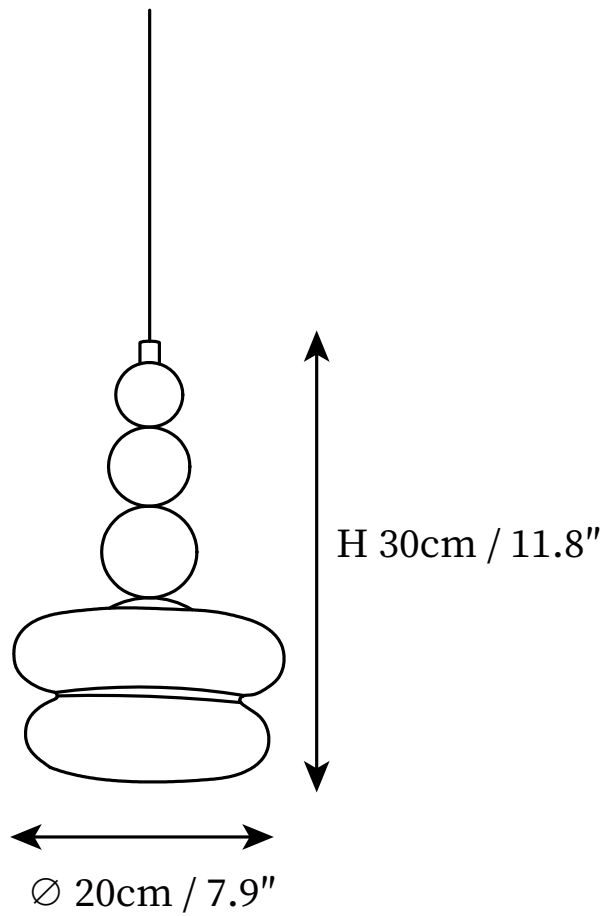

## SPECIFICATION DETAILS

\*For custom options, consult factory for details

|                             |   |
|-----------------------------|---|
| <b>Fixture Dimensions</b>   | D 7.9" x H 11.8"                            |
| <b>Light source</b>         | G9  |
| <b>Wattage</b>              | ~ 5W  |
| <b>Voltage</b>              | AC 110-240V                                 |
| <b>Color Temperature</b>    | Based on the purchase of light bulbs        |
| <b>CRI(Ra)</b>              | 80CRI                                       |
| <b>Mounting</b>             | Ceiling                                     |
| <b>Driver Required</b>      | NO  |
| <b>Optional Color Temps</b> | Buy bulbs as needed                         |
| <b>LED Rated Life</b>       | Based on bulb life (we do not supply bulbs) |
| <b>Dimming</b>              | Dimming is not supported                    |
| <b>Finishes</b>             | Chrome.                                     |
| <b>Glass Details</b>        | White, Yellow.                              |
| <b>Material</b>             | Metal, Glass.                               |
| <b>Wire Length</b>          | 59"   |
| <b>Wire Type</b>            | Black Coaxial Wire                          |