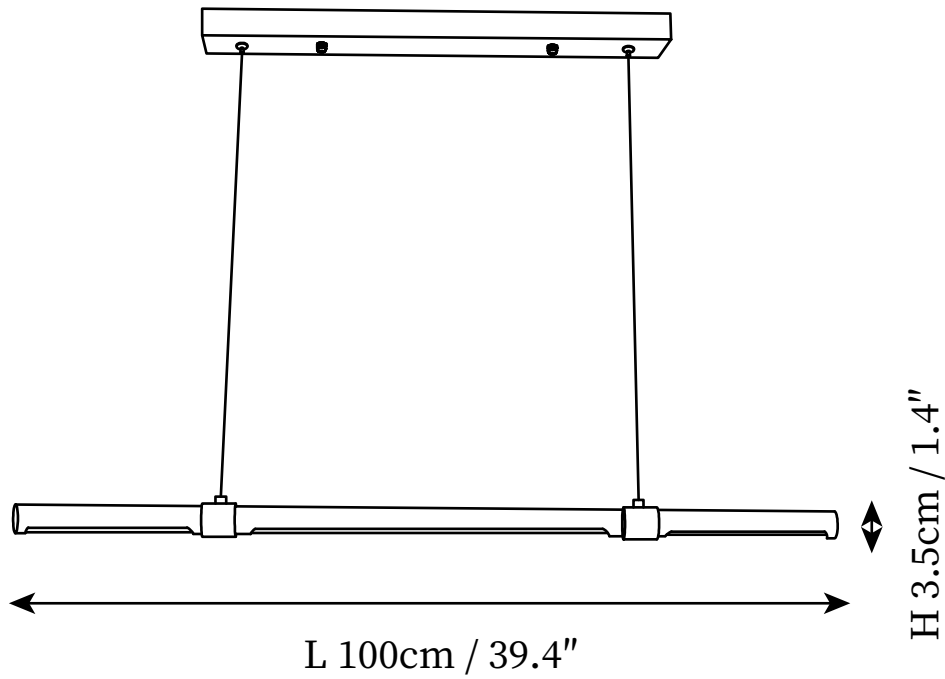

## SPECIFICATION DETAILS

\*For custom options, consult factory for details

<b>Fixture Dimensions</b>	L 39.4" x H 1.4"
<b>Light source</b>	Integrated LED
<b>Wattage</b>	~10 W
<b>Voltage</b>	AC 110-240V
<b>Color Temperature</b>	3000K
<b>CRI(Ra)</b>	80CRI
<b>Mounting</b>	Ceiling
<b>Driver Required</b>	Yes
<b>Optional Color Temps</b>	Warm Light (3000K), Neutral Light (4500K), Cool Light (6000K)
<b>LED Rated Life</b>	30000 hours
<b>Dimming</b>	Dimming is not supported
<b>Finishes</b>	Gold, Wood Color.
<b>Shade Details</b>	White.
<b>Material</b>	Metal, Acrylic.
<b>Wire Length</b>	59"
<b>Wire Type</b>	Black Coaxial Wire

## SPECIFICATION DETAILS

\*For custom options, consult factory for details

<b>Fixture Dimensions</b>	L 47.2" x H 1.4"
<b>Light source</b>	Integrated LED
<b>Wattage</b>	~15 W
<b>Voltage</b>	AC 110-240V
<b>Color Temperature</b>	3000K
<b>CRI(Ra)</b>	80CRI
<b>Mounting</b>	Ceiling
<b>Driver Required</b>	Yes
<b>Optional Color Temps</b>	Warm Light (3000K), Neutral Light (4500K), Cool Light (6000K)
<b>LED Rated Life</b>	30000 hours
<b>Dimming</b>	Dimming is not supported
<b>Finishes</b>	Gold, Wood Color.
<b>Shade Details</b>	White.
<b>Material</b>	Metal, Acrylic.
<b>Wire Length</b>	59"
<b>Wire Type</b>	Black Coaxial Wire

## SPECIFICATION DETAILS

\*For custom options, consult factory for details

<b>Fixture Dimensions</b>	L 59.1" x H 1.4"
<b>Light source</b>	Integrated LED
<b>Wattage</b>	~20 W
<b>Voltage</b>	AC 110-240V
<b>Color Temperature</b>	3000K
<b>CRI(Ra)</b>	80CRI
<b>Mounting</b>	Ceiling
<b>Driver Required</b>	Yes
<b>Optional Color Temps</b>	Warm Light (3000K), Neutral Light (4500K), Cool Light (6000K)
<b>LED Rated Life</b>	30000 hours
<b>Dimming</b>	Dimming is not supported
<b>Finishes</b>	Gold, Wood Color.
<b>Shade Details</b>	White.
<b>Material</b>	Metal, Acrylic.
<b>Wire Length</b>	59"
<b>Wire Type</b>	Black Coaxial Wire