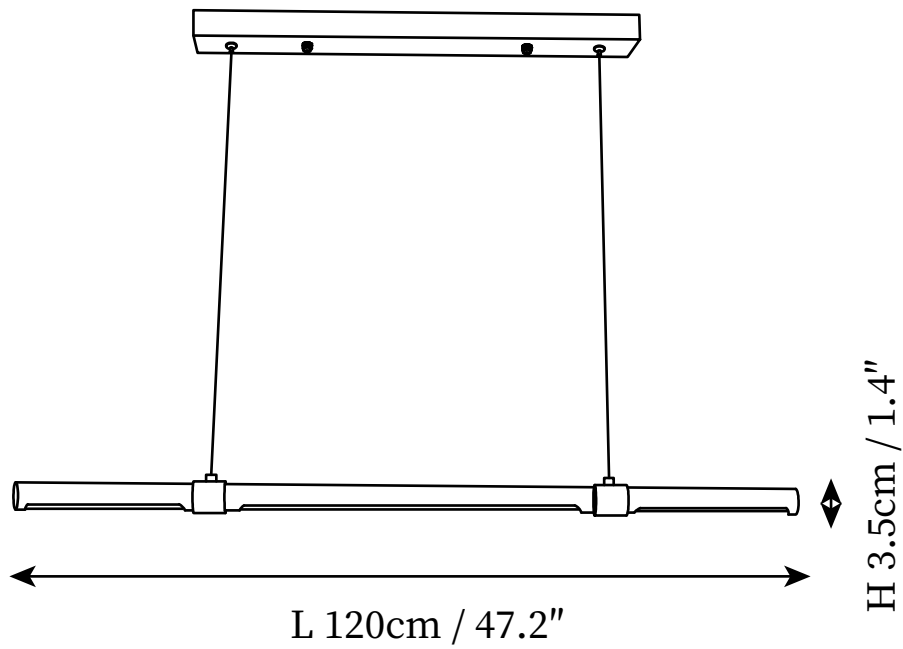

## SPECIFICATION DETAILS

\*For custom options, consult factory for details

<b>Fixture Dimensions</b>	L 39.4" x H 1.4"
<b>Light source</b>	Integrated LED
<b>Wattage</b>	~10 W
<b>Voltage</b>	AC 110-240V
<b>Color Temperature</b>	3000K
<b>CRI(Ra)</b>	80CRI
<b>Mounting</b>	Ceiling
<b>Driver Required</b>	Yes
<b>Optional Color Temps</b>	Warm Light (3000K), Neutral Light (4500K), Cool Light (6000K)
<b>LED Rated Life</b>	30000 hours
<b>Dimming</b>	Dimming is not supported
<b>Finishes</b>	Gold, Wood Color.
<b>Shade Details</b>	White.
<b>Material</b>	Metal, Acrylic.
<b>Wire Length</b>	59"
<b>Wire Type</b>	Black Coaxial Wire

## SPECIFICATION DETAILS

\*For custom options, consult factory for details

<b>Fixture Dimensions</b>	L 47.2" x H 1.4"
<b>Light source</b>	Integrated LED
<b>Wattage</b>	~15 W
<b>Voltage</b>	AC 110-240V
<b>Color Temperature</b>	3000K
<b>CRI(Ra)</b>	80CRI
<b>Mounting</b>	Ceiling
<b>Driver Required</b>	Yes
<b>Optional Color Temps</b>	Warm Light (3000K), Neutral Light (4500K), Cool Light (6000K)
<b>LED Rated Life</b>	30000 hours
<b>Dimming</b>	Dimming is not supported
<b>Finishes</b>	Gold, Wood Color.
<b>Shade Details</b>	White.
<b>Material</b>	Metal, Acrylic.
<b>Wire Length</b>	59"
<b>Wire Type</b>	Black Coaxial Wire

## SPECIFICATION DETAILS

\*For custom options, consult factory for details

<b>Fixture Dimensions</b>	L 59.1" x H 1.4"
<b>Light source</b>	Integrated LED
<b>Wattage</b>	~20 W
<b>Voltage</b>	AC 110-240V
<b>Color Temperature</b>	3000K
<b>CRI(Ra)</b>	80CRI
<b>Mounting</b>	Ceiling
<b>Driver Required</b>	Yes
<b>Optional Color Temps</b>	Warm Light (3000K), Neutral Light (4500K), Cool Light (6000K)
<b>LED Rated Life</b>	30000 hours
<b>Dimming</b>	Dimming is not supported
<b>Finishes</b>	Gold, Wood Color.
<b>Shade Details</b>	White.
<b>Material</b>	Metal, Acrylic.
<b>Wire Length</b>	59"
<b>Wire Type</b>	Black Coaxial Wire