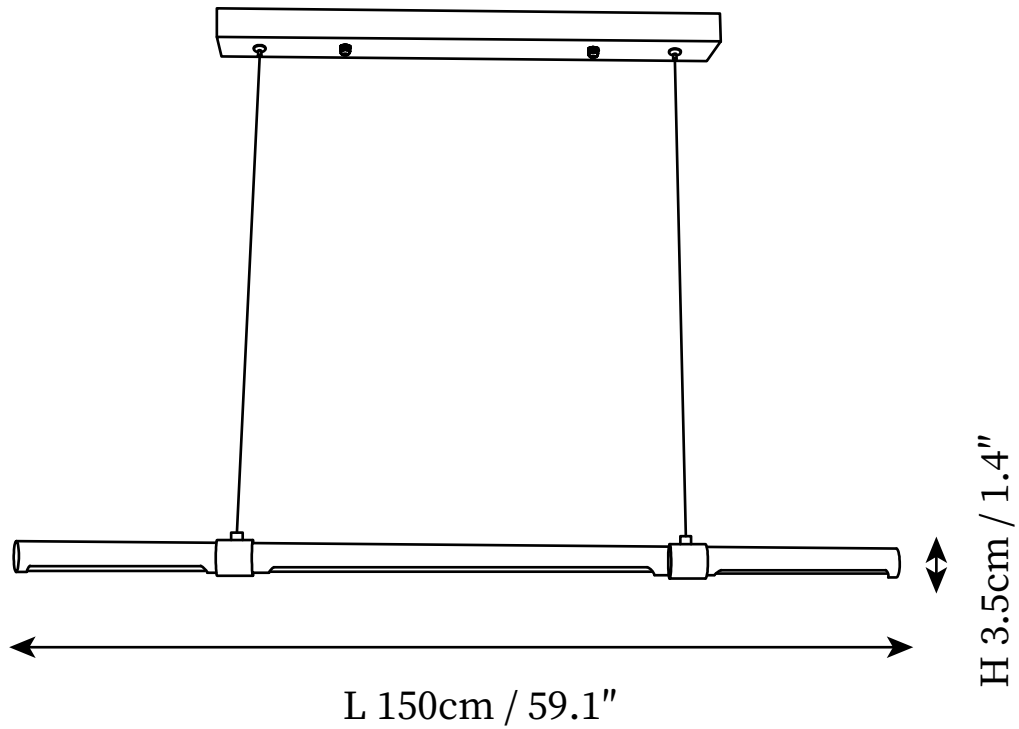

## SPECIFICATION DETAILS

\*For custom options, consult factory for details

<b>Fixture Dimensions</b>	L 39.4" x H 1.4"
<b>Light source</b>	Integrated LED
<b>Wattage</b>	~10 W
<b>Voltage</b>	AC 110-240V
<b>Color Temperature</b>	3000K
<b>CRI(Ra)</b>	80CRI
<b>Mounting</b>	Ceiling
<b>Driver Required</b>	Yes
<b>Optional Color Temps</b>	Warm Light (3000K), Neutral Light (4500K), Cool Light (6000K)
<b>LED Rated Life</b>	30000 hours
<b>Dimming</b>	Dimming is not supported
<b>Finishes</b>	Gold, Wood Color.
<b>Shade Details</b>	White.
<b>Material</b>	Metal, Acrylic.
<b>Wire Length</b>	59"
<b>Wire Type</b>	Black Coaxial Wire

## SPECIFICATION DETAILS

\*For custom options, consult factory for details

<b>Fixture Dimensions</b>	L 47.2" x H 1.4"
<b>Light source</b>	Integrated LED
<b>Wattage</b>	~15 W
<b>Voltage</b>	AC 110-240V
<b>Color Temperature</b>	3000K
<b>CRI(Ra)</b>	80CRI
<b>Mounting</b>	Ceiling
<b>Driver Required</b>	Yes
<b>Optional Color Temps</b>	Warm Light (3000K), Neutral Light (4500K), Cool Light (6000K)
<b>LED Rated Life</b>	30000 hours
<b>Dimming</b>	Dimming is not supported
<b>Finishes</b>	Gold, Wood Color.
<b>Shade Details</b>	White.
<b>Material</b>	Metal, Acrylic.
<b>Wire Length</b>	59"
<b>Wire Type</b>	Black Coaxial Wire

## SPECIFICATION DETAILS

\*For custom options, consult factory for details

<b>Fixture Dimensions</b>	L 59.1" x H 1.4"
<b>Light source</b>	Integrated LED
<b>Wattage</b>	~20 W
<b>Voltage</b>	AC 110-240V
<b>Color Temperature</b>	3000K
<b>CRI(Ra)</b>	80CRI
<b>Mounting</b>	Ceiling
<b>Driver Required</b>	Yes
<b>Optional Color Temps</b>	Warm Light (3000K), Neutral Light (4500K), Cool Light (6000K)
<b>LED Rated Life</b>	30000 hours
<b>Dimming</b>	Dimming is not supported
<b>Finishes</b>	Gold, Wood Color.
<b>Shade Details</b>	White.
<b>Material</b>	Metal, Acrylic.
<b>Wire Length</b>	59"
<b>Wire Type</b>	Black Coaxial Wire