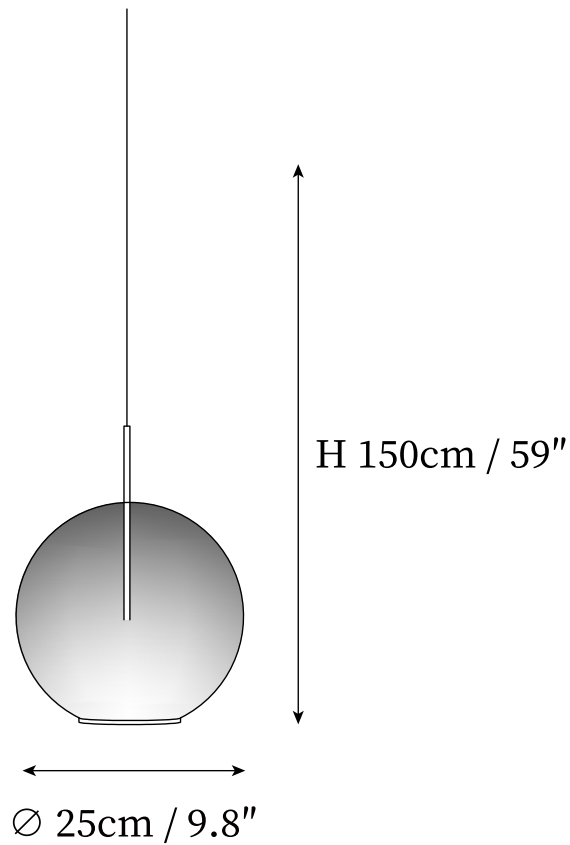

SPECIFICATION SHEET

SPECIFICATION DETAILS

*For custom options, consult factory for details

Fixture Dimensions	D 7.9" x H 59"
Light source	Integrated LED
Wattage	~10 W
Voltage	AC 110-240V
Color Temperature	3000K
CRI(Ra)	80CRI
Mounting	Ceiling
Driver Required	Yes
Optional Color Temps	Warm Light (3000K), Neutral Light (4500K), Cool Light (6000K)
LED Rated Life	30000 hours
Dimming	Dimming is not supported
Finishes	Gold, Gradient White.
Shade Details	Transparent.
Material	Metal, Glass.
Wire Length	59"
Rod Type	Black Coaxial Wire.

SPECIFICATION SHEET

SPECIFICATION DETAILS

*For custom options, consult factory for details

Fixture Dimensions	D 9.8" x H 59"
Light source	Integrated LED
Wattage	~15 W
Voltage	AC 110-240V
Color Temperature	3000K
CRI(Ra)	80CRI
Mounting	Ceiling
Driver Required	Yes
Optional Color Temps	Warm Light (3000K), Neutral Light (4500K), Cool Light (6000K)
LED Rated Life	30000 hours
Dimming	Dimming is not supported
Finishes	Gold, Gradient White.
Shade Details	Transparent.
Material	Metal, Glass.
Wire Length	59"
Rod Type	Black Coaxial Wire.

SPECIFICATION SHEET

SPECIFICATION DETAILS

*For custom options, consult factory for details

Fixture Dimensions	D 11.8" x H 59"
Light source	Integrated LED
Wattage	~20 W
Voltage	AC 110-240V
Color Temperature	3000K
CRI(Ra)	80CRI
Mounting	Ceiling
Driver Required	Yes
Optional Color Temps	Warm Light (3000K), Neutral Light (4500K), Cool Light (6000K)
LED Rated Life	30000 hours
Dimming	Dimming is not supported
Finishes	Gold, Gradient White.
Shade Details	Transparent.
Material	Metal, Glass.
Wire Length	59"
Rod Type	Black Coaxial Wire.