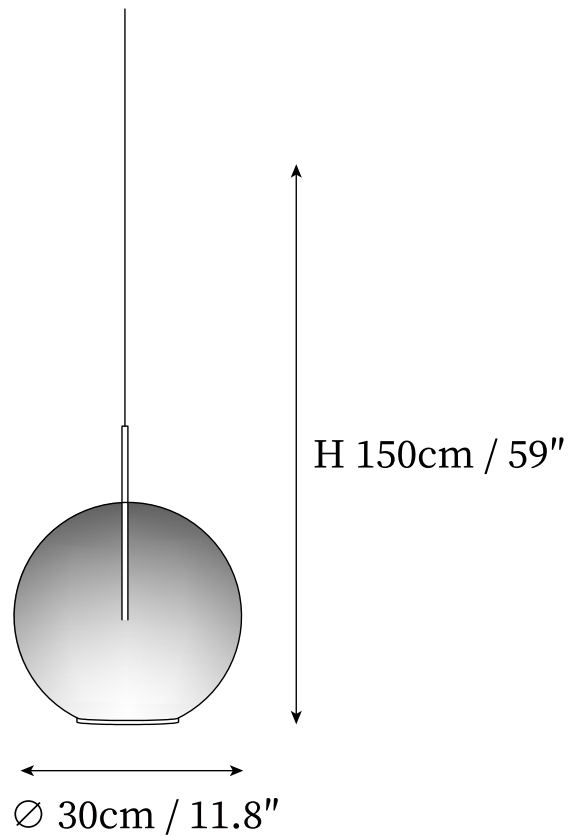

SPECIFICATION SHEET

SPECIFICATION DETAILS

*For custom options, consult factory for details

Fixture Dimensions	D 7.9" x H 59"
Light source	Integrated LED
Wattage	~10 W
Voltage	AC 110-240V
Color Temperature	3000K
CRI(Ra)	80CRI
Mounting	Ceiling
Driver Required	Yes
Optional Color Temps	Warm Light (3000K), Neutral Light (4500K), Cool Light (6000K)
LED Rated Life	30000 hours
Dimming	Dimming is not supported
Finishes	Gold, Gradient White.
Shade Details	Transparent.
Material	Metal, Glass.
Wire Length	59"
Rod Type	Black Coaxial Wire.

SPECIFICATION SHEET

SPECIFICATION DETAILS

*For custom options, consult factory for details

Fixture Dimensions	D 9.8" x H 59"
Light source	Integrated LED
Wattage	~15 W
Voltage	AC 110-240V
Color Temperature	3000K
CRI(Ra)	80CRI
Mounting	Ceiling
Driver Required	Yes
Optional Color Temps	Warm Light (3000K), Neutral Light (4500K), Cool Light (6000K)
LED Rated Life	30000 hours
Dimming	Dimming is not supported
Finishes	Gold, Gradient White.
Shade Details	Transparent.
Material	Metal, Glass.
Wire Length	59"
Rod Type	Black Coaxial Wire.

SPECIFICATION SHEET

SPECIFICATION DETAILS

*For custom options, consult factory for details

Fixture Dimensions	D 11.8" x H 59"
Light source	Integrated LED
Wattage	~20 W
Voltage	AC 110-240V
Color Temperature	3000K
CRI(Ra)	80CRI
Mounting	Ceiling
Driver Required	Yes
Optional Color Temps	Warm Light (3000K), Neutral Light (4500K), Cool Light (6000K)
LED Rated Life	30000 hours
Dimming	Dimming is not supported
Finishes	Gold, Gradient White.
Shade Details	Transparent.
Material	Metal, Glass.
Wire Length	59"
Rod Type	Black Coaxial Wire.