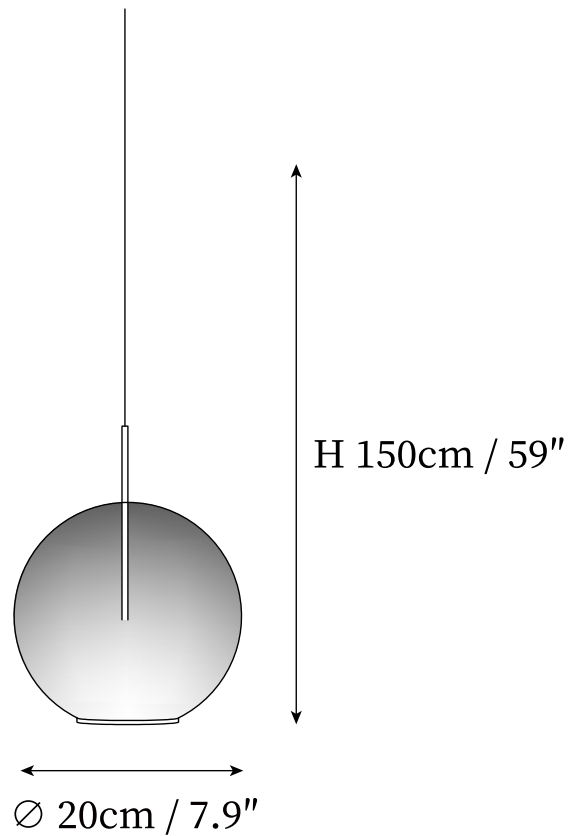

SPECIFICATION SHEET

SPECIFICATION DETAILS

*For custom options, consult factory for details

Fixture Dimensions	D 7.9" x H 59"
Light source	Integrated LED
Wattage	~10 W
Voltage	AC 110-240V
Color Temperature	3000K
CRI(Ra)	80CRI
Mounting	Ceiling
Driver Required	Yes
Optional Color Temps	Warm Light (3000K), Neutral Light (4500K), Cool Light (6000K)
LED Rated Life	30000 hours
Dimming	Dimming is not supported
Finishes	Gold, Gradient White.
Shade Details	Transparent.
Material	Metal, Glass.
Wire Length	59"
Rod Type	Black Coaxial Wire.

SPECIFICATION SHEET

SPECIFICATION DETAILS

*For custom options, consult factory for details

Fixture Dimensions	D 9.8" x H 59"
Light source	Integrated LED
Wattage	~15 W
Voltage	AC 110-240V
Color Temperature	3000K
CRI(Ra)	80CRI
Mounting	Ceiling
Driver Required	Yes
Optional Color Temps	Warm Light (3000K), Neutral Light (4500K), Cool Light (6000K)
LED Rated Life	30000 hours
Dimming	Dimming is not supported
Finishes	Gold, Gradient White.
Shade Details	Transparent.
Material	Metal, Glass.
Wire Length	59"
Rod Type	Black Coaxial Wire.

SPECIFICATION SHEET

SPECIFICATION DETAILS

*For custom options, consult factory for details

Fixture Dimensions	D 11.8" x H 59"
Light source	Integrated LED
Wattage	~20 W
Voltage	AC 110-240V
Color Temperature	3000K
CRI(Ra)	80CRI
Mounting	Ceiling
Driver Required	Yes
Optional Color Temps	Warm Light (3000K), Neutral Light (4500K), Cool Light (6000K)
LED Rated Life	30000 hours
Dimming	Dimming is not supported
Finishes	Gold, Gradient White.
Shade Details	Transparent.
Material	Metal, Glass.
Wire Length	59"
Rod Type	Black Coaxial Wire.