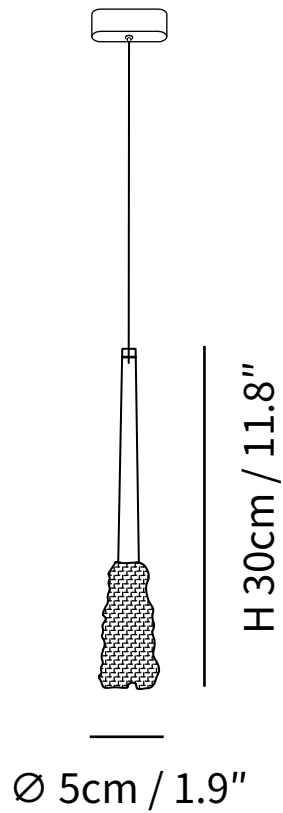

## SPECIFICATION DETAILS

\*For custom options, consult factory for details

<b>Fixture Dimensions</b>	D 1.9" x H 11.8"
<b>Light source</b>	G4
<b>Wattage</b>	Max 40W
<b>Voltage</b>	AC 110-240V
<b>Color Temperature</b>	Based on the purchase of light bulbs
<b>CRI(Ra)</b>	80CRI
<b>Mounting</b>	Ceiling
<b>Driver Required</b>	NO
<b>Optional Color Temps</b>	Buy bulbs as needed
<b>LED Rated Life</b>	Based on bulb life (we do not supply bulbs)
<b>Dimming</b>	Dimming is not supported
<b>Finishes</b>	Gold.
<b>Glass Details</b>	Transparent.
<b>Material</b>	Metal, Crystal.
<b>Wire Length</b>	59"
<b>Wire Type</b>	Black Coaxial Wire

## SPECIFICATION DETAILS

\*For custom options, consult factory for details

<b>Fixture Dimensions</b>	D 7.5" x H 59"
<b>Light source</b>	G4
<b>Wattage</b>	Max 40W
<b>Voltage</b>	AC 110-240V
<b>Color Temperature</b>	Based on the purchase of light bulbs
<b>CRI(Ra)</b>	80CRI
<b>Mounting</b>	Ceiling
<b>Driver Required</b>	NO
<b>Optional Color Temps</b>	Buy bulbs as needed
<b>LED Rated Life</b>	Based on bulb life (we do not supply bulbs)
<b>Dimming</b>	Dimming is not supported
<b>Finishes</b>	Gold.
<b>Glass Details</b>	Transparent.
<b>Material</b>	Metal, Crystal.
<b>Wire Length</b>	59"
<b>Wire Type</b>	Black Coaxial Wire