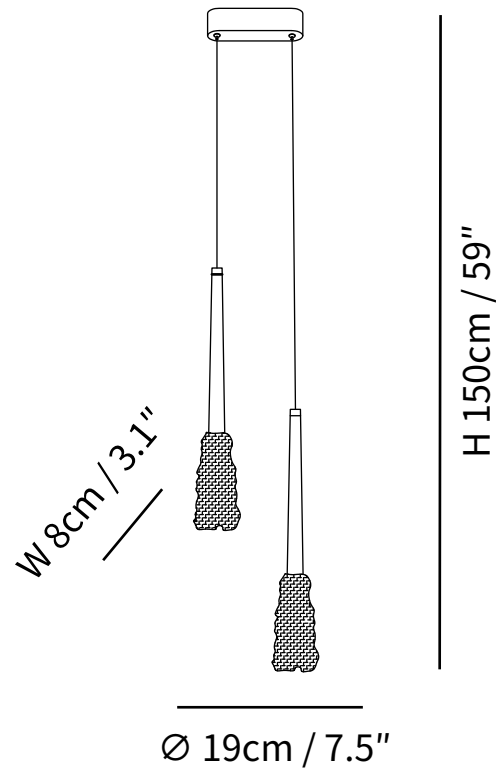

# SPECIFICATION SHEET

---

## SPECIFICATION DETAILS

\*For custom options, consult factory for details

<b>Fixture Dimensions</b>	D 1.9" x H 11.8"
<b>Light source</b>	G4
<b>Wattage</b>	Max 40W
<b>Voltage</b>	AC 110-240V
<b>Color Temperature</b>	Based on the purchase of light bulbs
<b>CRI(Ra)</b>	80CRI
<b>Mounting</b>	Ceiling
<b>Driver Required</b>	NO
<b>Optional Color Temps</b>	Buy bulbs as needed
<b>LED Rated Life</b>	Based on bulb life (we do not supply bulbs)
<b>Dimming</b>	Dimming is not supported
<b>Finishes</b>	Gold.
<b>Glass Details</b>	Transparent.
<b>Material</b>	Metal, Crystal.
<b>Wire Length</b>	59"
<b>Wire Type</b>	Black Coaxial Wire

## SPECIFICATION DETAILS

\*For custom options, consult factory for details

<b>Fixture Dimensions</b>	D 7.5" x H 59"
<b>Light source</b>	G4
<b>Wattage</b>	Max 40W
<b>Voltage</b>	AC 110-240V
<b>Color Temperature</b>	Based on the purchase of light bulbs
<b>CRI(Ra)</b>	80CRI
<b>Mounting</b>	Ceiling
<b>Driver Required</b>	NO
<b>Optional Color Temps</b>	Buy bulbs as needed
<b>LED Rated Life</b>	Based on bulb life (we do not supply bulbs)
<b>Dimming</b>	Dimming is not supported
<b>Finishes</b>	Gold.
<b>Glass Details</b>	Transparent.
<b>Material</b>	Metal, Crystal.
<b>Wire Length</b>	59"
<b>Wire Type</b>	Black Coaxial Wire