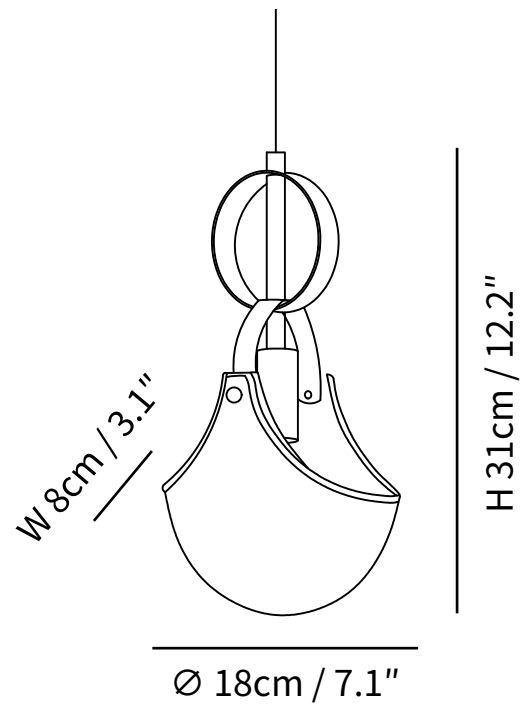

SPECIFICATION SHEET

SPECIFICATION DETAILS

*For custom options, consult factory for details

Fixture Dimensions	D 7.1" x H 12.2"
Light source	E14
Wattage	Max 15W
Voltage	AC 110-240V
Color Temperature	Based on the purchase of light bulbs
CRI(Ra)	80CRI
Mounting	Ceiling
Driver Required	NO
Optional Color Temps	Buy bulbs as needed
LED Rated Life	Based on bulb life (we do not supply bulbs)
Dimming	Dimming is not supported
Finishes	Brass, Blue.
Glass Details	Transparent.
Material	Brass, Glass.
Wire Length	59"
Wire Type	Black Coaxial Wire