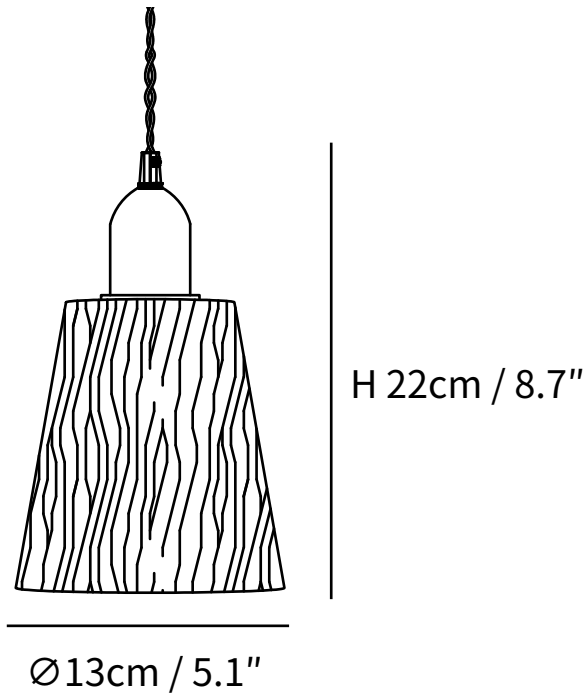

## SPECIFICATION DETAILS

\*For custom options, consult factory for details

<b>Fixture Dimensions</b>	D 5.1" x H 8.7"
<b>Light source</b>	E27
<b>Wattage</b>	Max 40W
<b>Voltage</b>	AC 110-240V
<b>Color Temperature</b>	Based on the purchase of light bulbs
<b>CRI(Ra)</b>	80CRI
<b>Mounting</b>	Ceiling
<b>Driver Required</b>	NO
<b>Optional Color Temps</b>	Buy bulbs as needed
<b>LED Rated Life</b>	Based on bulb life (we do not supply bulbs)
<b>Dimming</b>	Dimming is not supported
<b>Finishes</b>	Brass.
<b>Glass Details</b>	Walnut wood.
<b>Material</b>	Brass, Walnut wood.
<b>Wire Length</b>	59"
<b>Wire Type</b>	Black Coaxial Wire

## SPECIFICATION DETAILS

\*For custom options, consult factory for details

<b>Fixture Dimensions</b>	D 5.5" x H 8.7"
<b>Light source</b>	E27
<b>Wattage</b>	Max 40W
<b>Voltage</b>	AC 110-240V
<b>Color Temperature</b>	Based on the purchase of light bulbs
<b>CRI(Ra)</b>	80CRI
<b>Mounting</b>	Ceiling
<b>Driver Required</b>	NO
<b>Optional Color Temps</b>	Buy bulbs as needed
<b>LED Rated Life</b>	Based on bulb life (we do not supply bulbs)
<b>Dimming</b>	Dimming is not supported
<b>Finishes</b>	Brass.
<b>Glass Details</b>	Walnut wood.
<b>Material</b>	Brass, Walnut wood.
<b>Wire Length</b>	59"
<b>Wire Type</b>	Black Coaxial Wire

## SPECIFICATION DETAILS

\*For custom options, consult factory for details

<b>Fixture Dimensions</b>	D 7.5" x H 6.3"
<b>Light source</b>	E27
<b>Wattage</b>	Max 40W
<b>Voltage</b>	AC 110-240V
<b>Color Temperature</b>	Based on the purchase of light bulbs
<b>CRI(Ra)</b>	80CRI
<b>Mounting</b>	Ceiling
<b>Driver Required</b>	NO
<b>Optional Color Temps</b>	Buy bulbs as needed
<b>LED Rated Life</b>	Based on bulb life (we do not supply bulbs)
<b>Dimming</b>	Dimming is not supported
<b>Finishes</b>	Brass.
<b>Glass Details</b>	Walnut wood.
<b>Material</b>	Brass, Walnut wood.
<b>Wire Length</b>	59"
<b>Wire Type</b>	Black Coaxial Wire