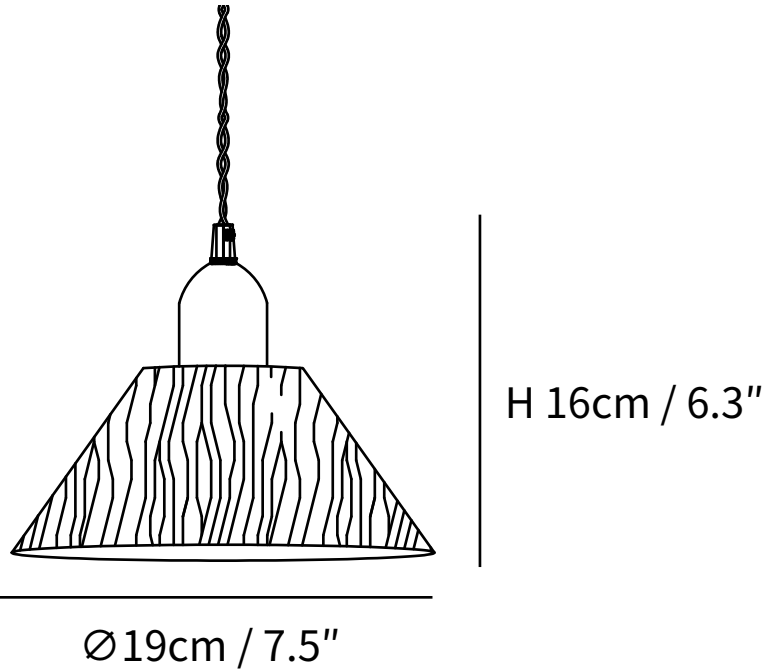

## SPECIFICATION DETAILS

\*For custom options, consult factory for details

<b>Fixture Dimensions</b>	D 5.1" x H 8.7"
<b>Light source</b>	E27
<b>Wattage</b>	Max 40W
<b>Voltage</b>	AC 110-240V
<b>Color Temperature</b>	Based on the purchase of light bulbs
<b>CRI(Ra)</b>	80CRI
<b>Mounting</b>	Ceiling
<b>Driver Required</b>	NO
<b>Optional Color Temps</b>	Buy bulbs as needed
<b>LED Rated Life</b>	Based on bulb life (we do not supply bulbs)
<b>Dimming</b>	Dimming is not supported
<b>Finishes</b>	Brass.
<b>Glass Details</b>	Walnut wood.
<b>Material</b>	Brass, Walnut wood.
<b>Wire Length</b>	59"
<b>Wire Type</b>	Black Coaxial Wire

## SPECIFICATION DETAILS

\*For custom options, consult factory for details

<b>Fixture Dimensions</b>	D 5.5" x H 8.7"
<b>Light source</b>	E27
<b>Wattage</b>	Max 40W
<b>Voltage</b>	AC 110-240V
<b>Color Temperature</b>	Based on the purchase of light bulbs
<b>CRI(Ra)</b>	80CRI
<b>Mounting</b>	Ceiling
<b>Driver Required</b>	NO
<b>Optional Color Temps</b>	Buy bulbs as needed
<b>LED Rated Life</b>	Based on bulb life (we do not supply bulbs)
<b>Dimming</b>	Dimming is not supported
<b>Finishes</b>	Brass.
<b>Glass Details</b>	Walnut wood.
<b>Material</b>	Brass, Walnut wood.
<b>Wire Length</b>	59"
<b>Wire Type</b>	Black Coaxial Wire

## SPECIFICATION DETAILS

\*For custom options, consult factory for details

<b>Fixture Dimensions</b>	D 7.5" x H 6.3"
<b>Light source</b>	E27
<b>Wattage</b>	Max 40W
<b>Voltage</b>	AC 110-240V
<b>Color Temperature</b>	Based on the purchase of light bulbs
<b>CRI(Ra)</b>	80CRI
<b>Mounting</b>	Ceiling
<b>Driver Required</b>	NO
<b>Optional Color Temps</b>	Buy bulbs as needed
<b>LED Rated Life</b>	Based on bulb life (we do not supply bulbs)
<b>Dimming</b>	Dimming is not supported
<b>Finishes</b>	Brass.
<b>Glass Details</b>	Walnut wood.
<b>Material</b>	Brass, Walnut wood.
<b>Wire Length</b>	59"
<b>Wire Type</b>	Black Coaxial Wire