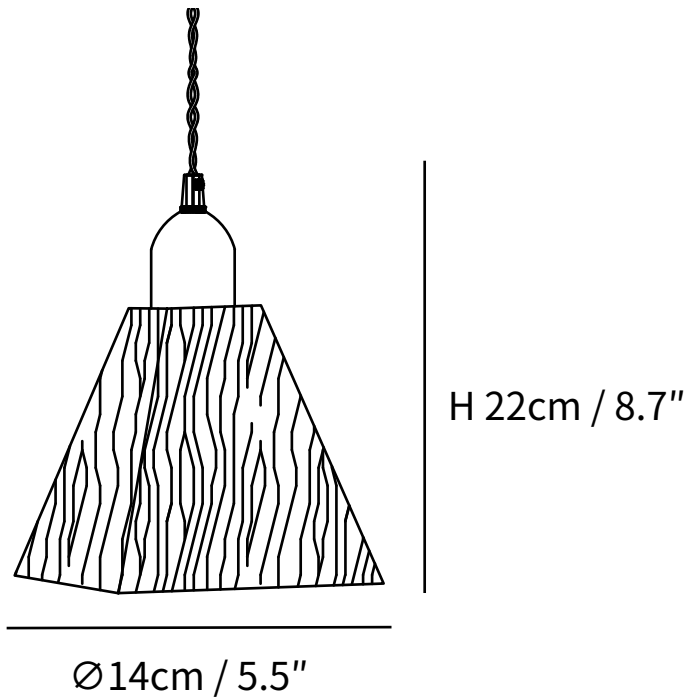

## SPECIFICATION DETAILS

\*For custom options, consult factory for details

<b>Fixture Dimensions</b>	D 5.1" x H 8.7"
<b>Light source</b>	E27
<b>Wattage</b>	Max 40W
<b>Voltage</b>	AC 110-240V
<b>Color Temperature</b>	Based on the purchase of light bulbs
<b>CRI(Ra)</b>	80CRI
<b>Mounting</b>	Ceiling
<b>Driver Required</b>	NO
<b>Optional Color Temps</b>	Buy bulbs as needed
<b>LED Rated Life</b>	Based on bulb life (we do not supply bulbs)
<b>Dimming</b>	Dimming is not supported
<b>Finishes</b>	Brass.
<b>Glass Details</b>	Walnut wood.
<b>Material</b>	Brass, Walnut wood.
<b>Wire Length</b>	59"
<b>Wire Type</b>	Black Coaxial Wire

## SPECIFICATION DETAILS

\*For custom options, consult factory for details

<b>Fixture Dimensions</b>	D 5.5" x H 8.7"
<b>Light source</b>	E27
<b>Wattage</b>	Max 40W
<b>Voltage</b>	AC 110-240V
<b>Color Temperature</b>	Based on the purchase of light bulbs
<b>CRI(Ra)</b>	80CRI
<b>Mounting</b>	Ceiling
<b>Driver Required</b>	NO
<b>Optional Color Temps</b>	Buy bulbs as needed
<b>LED Rated Life</b>	Based on bulb life (we do not supply bulbs)
<b>Dimming</b>	Dimming is not supported
<b>Finishes</b>	Brass.
<b>Glass Details</b>	Walnut wood.
<b>Material</b>	Brass, Walnut wood.
<b>Wire Length</b>	59"
<b>Wire Type</b>	Black Coaxial Wire

## SPECIFICATION DETAILS

\*For custom options, consult factory for details

<b>Fixture Dimensions</b>	D 7.5" x H 6.3"
<b>Light source</b>	E27
<b>Wattage</b>	Max 40W
<b>Voltage</b>	AC 110-240V
<b>Color Temperature</b>	Based on the purchase of light bulbs
<b>CRI(Ra)</b>	80CRI
<b>Mounting</b>	Ceiling
<b>Driver Required</b>	NO
<b>Optional Color Temps</b>	Buy bulbs as needed
<b>LED Rated Life</b>	Based on bulb life (we do not supply bulbs)
<b>Dimming</b>	Dimming is not supported
<b>Finishes</b>	Brass.
<b>Glass Details</b>	Walnut wood.
<b>Material</b>	Brass, Walnut wood.
<b>Wire Length</b>	59"
<b>Wire Type</b>	Black Coaxial Wire