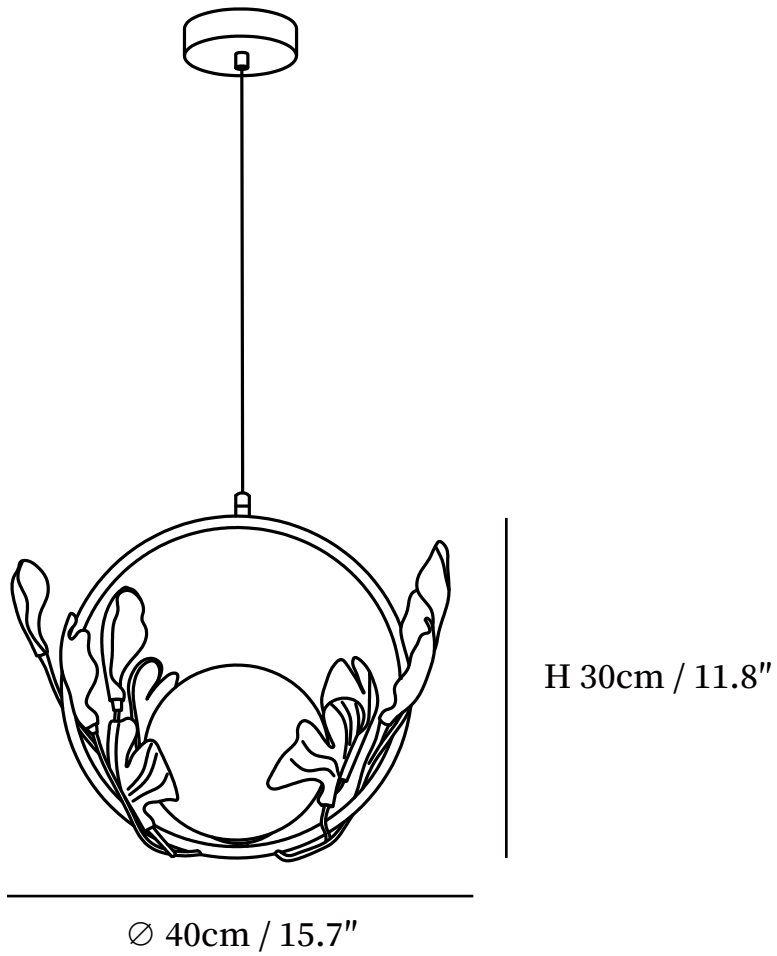

SPECIFICATION SHEET

SPECIFICATION DETAILS

*For custom options, consult factory for details

Fixture Dimmensions	D 15.7" x H 11.8"
Light source	G9
Wattage	5W
Voltage	AC 110-240V
Color Temperature	Based on the purchase of light bulbs
CRI(Ra)	80CRI
Mounting	Ceiling
Driver Required	NO
Optional Color Temps	Buy bulbs as needed
LED Rated Life	Based on bulb life (we do not supply bulbs)
Dimming	Dimming is not supported
Finishes	Copper
Glass Details	White
Material	Brass, Glass, Ceramic
Wire Length	59"
Wire Type	Black Coaxial Wire

SPECIFICATION SHEET

SPECIFICATION DETAILS

*For custom options, consult factory for details

Fixture Dimensions	D 15.7" x H 11.8"
Light source	G9
Wattage	5W
Voltage	AC 110-240V
Color Temperature	Based on the purchase of light bulbs
CRI(Ra)	80CRI
Mounting	Ceiling
Driver Required	NO
Optional Color Temps	Buy bulbs as needed
LED Rated Life	Based on bulb life (we do not supply bulbs)
Dimming	Dimming is not supported
Finishes	Copper
Glass Details	White
Material	Brass, Glass, Ceramic
Wire Length	59"
Wire Type	Black Coaxial Wire