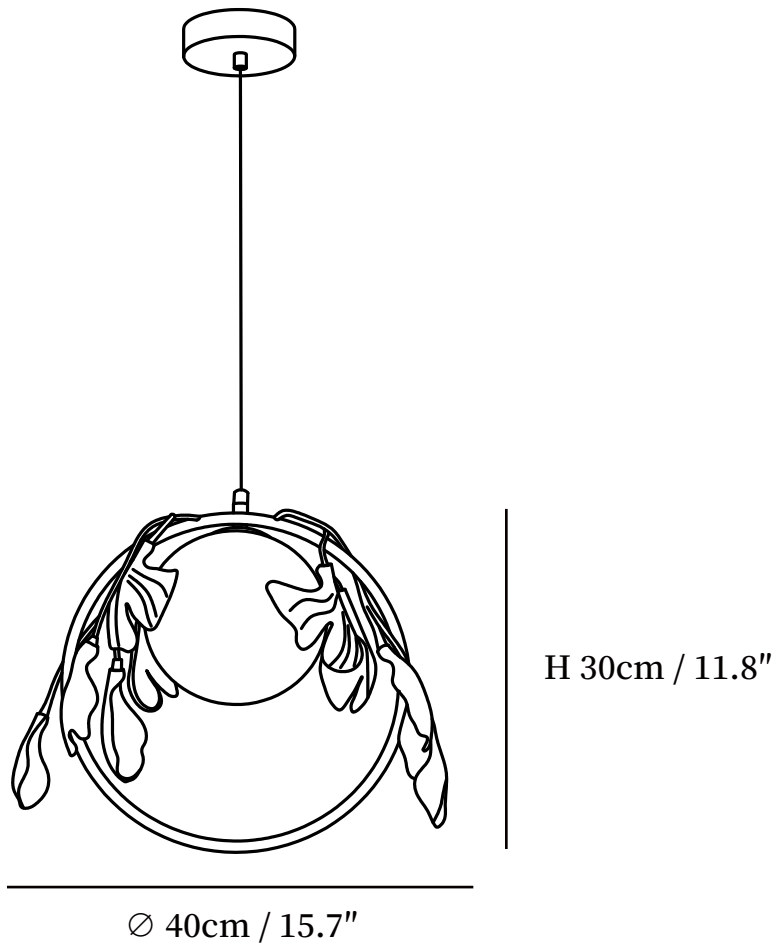

SPECIFICATION SHEET

SPECIFICATION DETAILS

*For custom options, consult factory for details

Fixture Dimmensions	D 15.7" x H 11.8"
Light source	G9
Wattage	5W
Voltage	AC 110-240V
Color Temperature	Based on the purchase of light bulbs
CRI(Ra)	80CRI
Mounting	Ceiling
Driver Required	NO
Optional Color Temps	Buy bulbs as needed
LED Rated Life	Based on bulb life (we do not supply bulbs)
Dimming	Dimming is not supported
Finishes	Copper
Glass Details	White
Material	Brass, Glass, Ceramic
Wire Length	59"
Wire Type	Black Coaxial Wire

SPECIFICATION SHEET

SPECIFICATION DETAILS

*For custom options, consult factory for details

Fixture Dimensions	D 15.7" x H 11.8"
Light source	G9
Wattage	5W
Voltage	AC 110-240V
Color Temperature	Based on the purchase of light bulbs
CRI(Ra)	80CRI
Mounting	Ceiling
Driver Required	NO
Optional Color Temps	Buy bulbs as needed
LED Rated Life	Based on bulb life (we do not supply bulbs)
Dimming	Dimming is not supported
Finishes	Copper
Glass Details	White
Material	Brass, Glass, Ceramic
Wire Length	59"
Wire Type	Black Coaxial Wire