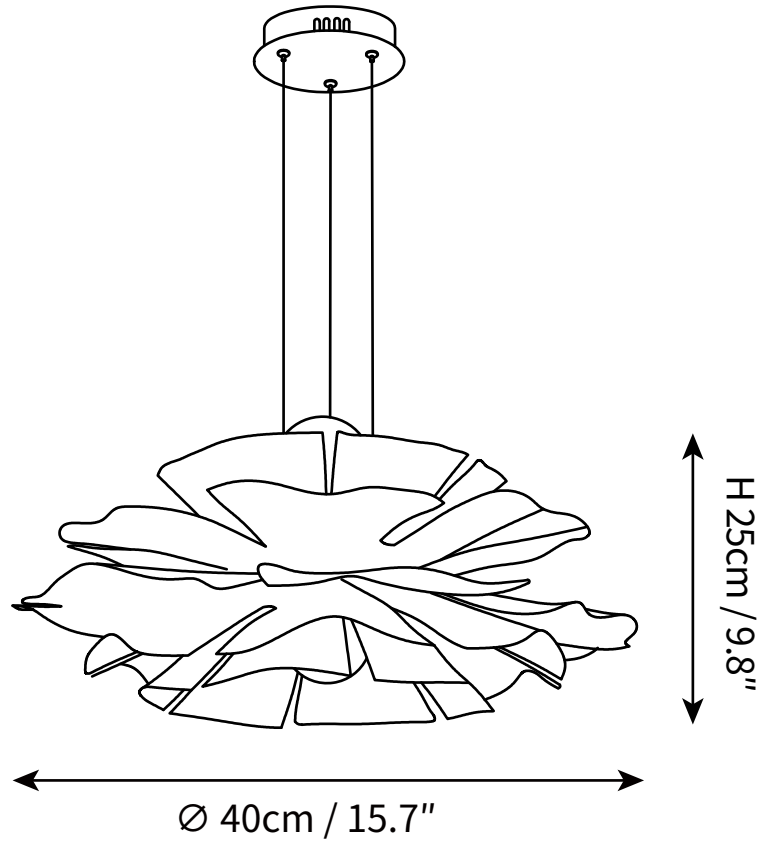

SPECIFICATION SHEET

SPECIFICATION DETAILS

*For custom options, consult factory for details

Fixture Dimensions	Ø 15.7" x H 9.8"
Light source	E27
Wattage	Max 40W
Voltage	AC 110-240V
Color Temperature	Based on the purchase of light bulbs
CRI(Ra)	80CRI
Mounting	Ceiling
Driver Required	NO
Optional Color Temps	Buy bulbs as needed
LED Rated Life	Based on bulb life (we do not supply bulbs)
Dimming	Dimming is not supported
Finishes	White
Glass Details	White
Material	Metal, Acrylic
Wire Length	59"
Wire Type	White Coaxial Wire

SPECIFICATION SHEET

SPECIFICATION DETAILS

*For custom options, consult factory for details

Fixture Dimensions	Ø 19.7" x H 11"
Light source	E27
Wattage	Max 40W
Voltage	AC 110-240V
Color Temperature	Based on the purchase of light bulbs
CRI(Ra)	80CRI
Mounting	Ceiling
Driver Required	NO
Optional Color Temps	Buy bulbs as needed
LED Rated Life	Based on bulb life (we do not supply bulbs)
Dimming	Dimming is not supported
Finishes	White
Glass Details	White
Material	Metal, Acrylic
Wire Length	59"
Wire Type	White Coaxial Wire

SPECIFICATION SHEET

SPECIFICATION DETAILS

*For custom options, consult factory for details

Fixture Dimensions	Ø 23.6" x H 11"
Light source	E27
Wattage	Max 40W
Voltage	AC 110-240V
Color Temperature	Based on the purchase of light bulbs
CRI(Ra)	80CRI
Mounting	Ceiling
Driver Required	NO
Optional Color Temps	Buy bulbs as needed
LED Rated Life	Based on bulb life (we do not supply bulbs)
Dimming	Dimming is not supported
Finishes	White
Glass Details	White
Material	Metal, Acrylic
Wire Length	59"
Wire Type	White Coaxial Wire