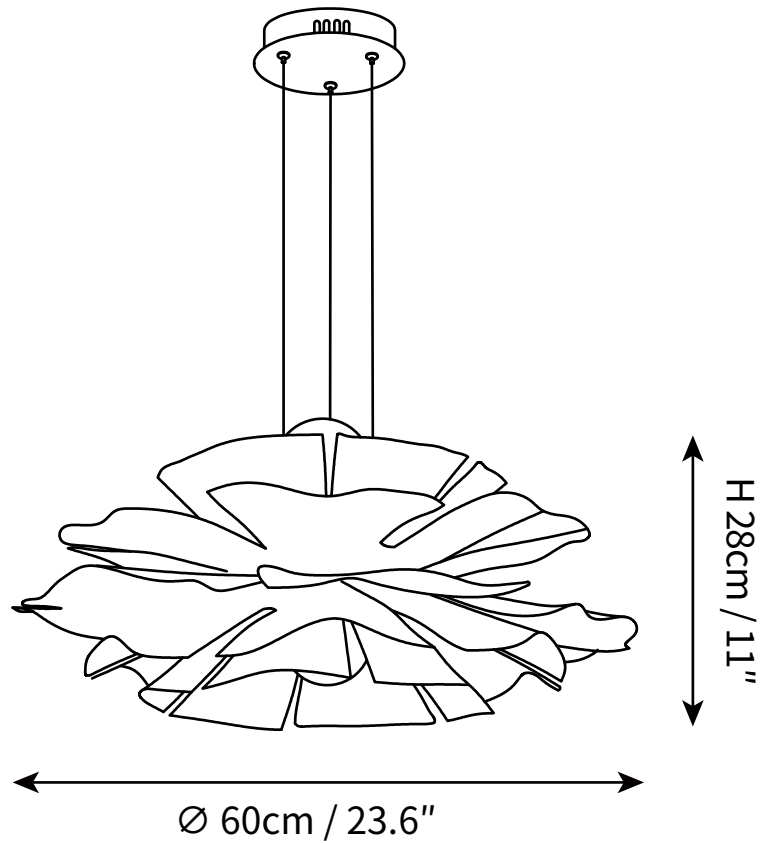

SPECIFICATION SHEET

SPECIFICATION DETAILS

*For custom options, consult factory for details

Fixture Dimensions	Ø 15.7" x H 9.8"
Light source	E27
Wattage	Max 40W
Voltage	AC 110-240V
Color Temperature	Based on the purchase of light bulbs
CRI(Ra)	80CRI
Mounting	Ceiling
Driver Required	NO
Optional Color Temps	Buy bulbs as needed
LED Rated Life	Based on bulb life (we do not supply bulbs)
Dimming	Dimming is not supported
Finishes	White
Glass Details	White
Material	Metal, Acrylic
Wire Length	59"
Wire Type	White Coaxial Wire

SPECIFICATION SHEET

SPECIFICATION DETAILS

*For custom options, consult factory for details

Fixture Dimensions	Ø 19.7" x H 11"
Light source	E27
Wattage	Max 40W
Voltage	AC 110-240V
Color Temperature	Based on the purchase of light bulbs
CRI(Ra)	80CRI
Mounting	Ceiling
Driver Required	NO
Optional Color Temps	Buy bulbs as needed
LED Rated Life	Based on bulb life (we do not supply bulbs)
Dimming	Dimming is not supported
Finishes	White
Glass Details	White
Material	Metal, Acrylic
Wire Length	59"
Wire Type	White Coaxial Wire

SPECIFICATION SHEET

SPECIFICATION DETAILS

*For custom options, consult factory for details

Fixture Dimensions	Ø 23.6" x H 11"
Light source	E27
Wattage	Max 40W
Voltage	AC 110-240V
Color Temperature	Based on the purchase of light bulbs
CRI(Ra)	80CRI
Mounting	Ceiling
Driver Required	NO
Optional Color Temps	Buy bulbs as needed
LED Rated Life	Based on bulb life (we do not supply bulbs)
Dimming	Dimming is not supported
Finishes	White
Glass Details	White
Material	Metal, Acrylic
Wire Length	59"
Wire Type	White Coaxial Wire