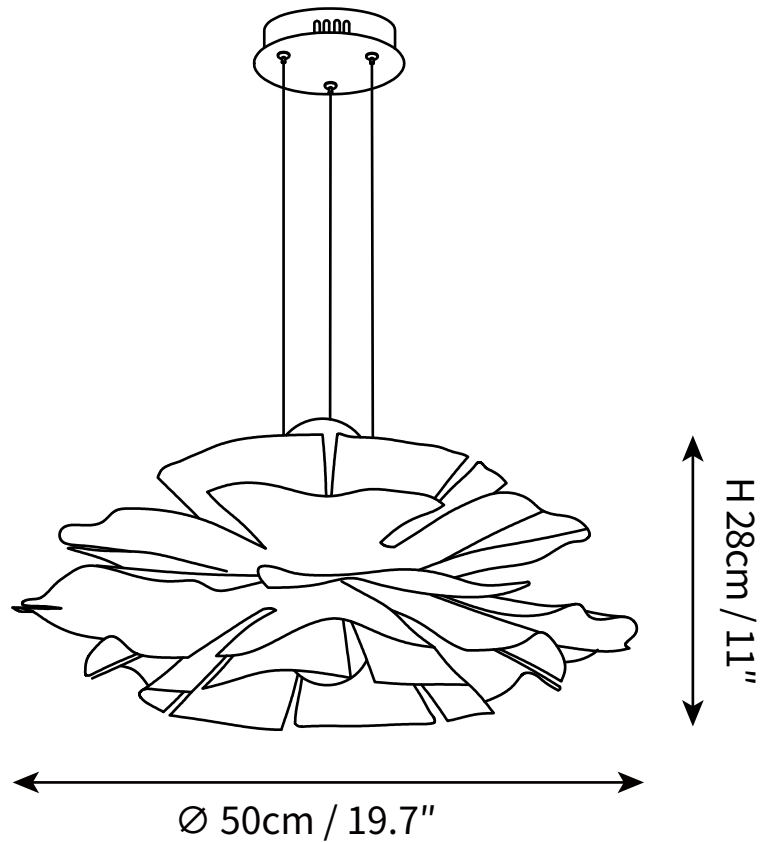

SPECIFICATION SHEET

SPECIFICATION DETAILS

*For custom options, consult factory for details

Fixture Dimensions	Ø 15.7" x H 9.8"
Light source	E27
Wattage	Max 40W
Voltage	AC 110-240V
Color Temperature	Based on the purchase of light bulbs
CRI(Ra)	80CRI
Mounting	Ceiling
Driver Required	NO
Optional Color Temps	Buy bulbs as needed
LED Rated Life	Based on bulb life (we do not supply bulbs)
Dimming	Dimming is not supported
Finishes	White
Glass Details	White
Material	Metal, Acrylic
Wire Length	59"
Wire Type	White Coaxial Wire

SPECIFICATION SHEET

SPECIFICATION DETAILS

*For custom options, consult factory for details

Fixture Dimensions	Ø 19.7" x H 11"
Light source	E27
Wattage	Max 40W
Voltage	AC 110-240V
Color Temperature	Based on the purchase of light bulbs
CRI(Ra)	80CRI
Mounting	Ceiling
Driver Required	NO
Optional Color Temps	Buy bulbs as needed
LED Rated Life	Based on bulb life (we do not supply bulbs)
Dimming	Dimming is not supported
Finishes	White
Glass Details	White
Material	Metal, Acrylic
Wire Length	59"
Wire Type	White Coaxial Wire

SPECIFICATION SHEET

SPECIFICATION DETAILS

*For custom options, consult factory for details

Fixture Dimensions	Ø 23.6" x H 11"
Light source	E27
Wattage	Max 40W
Voltage	AC 110-240V
Color Temperature	Based on the purchase of light bulbs
CRI(Ra)	80CRI
Mounting	Ceiling
Driver Required	NO
Optional Color Temps	Buy bulbs as needed
LED Rated Life	Based on bulb life (we do not supply bulbs)
Dimming	Dimming is not supported
Finishes	White
Glass Details	White
Material	Metal, Acrylic
Wire Length	59"
Wire Type	White Coaxial Wire