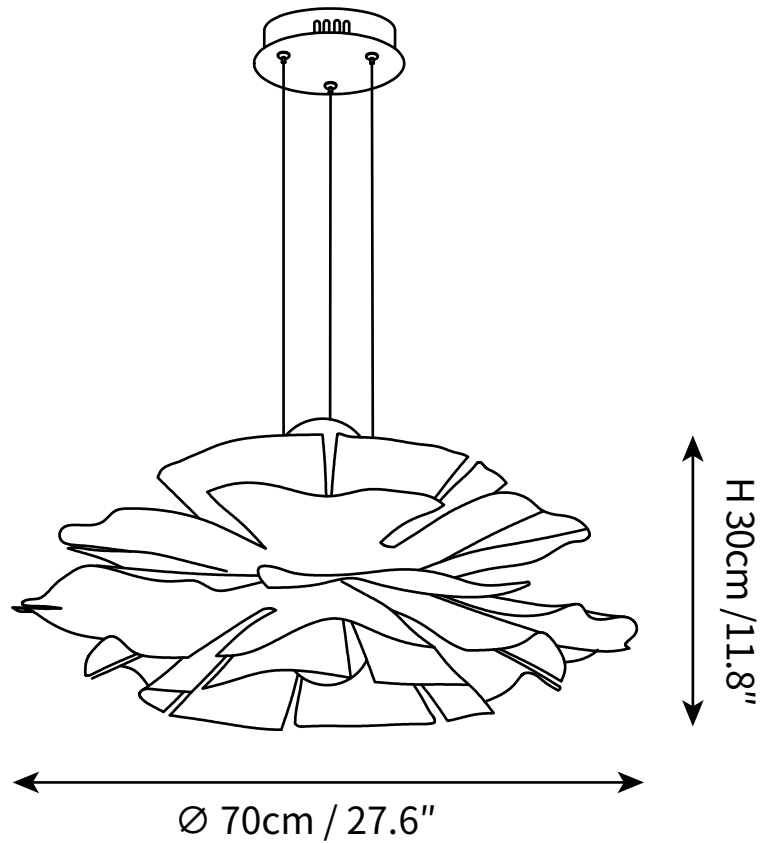

SPECIFICATION SHEET

SPECIFICATION DETAILS

*For custom options, consult factory for details

Fixture Dimensions	Ø 19.7" x H 11"
Light source	E27
Wattage	Max 40W
Voltage	AC 110-240V
Color Temperature	Based on the purchase of light bulbs
CRI(Ra)	80CRI
Mounting	Ceiling
Driver Required	NO
Optional Color Temps	Buy bulbs as needed
LED Rated Life	Based on bulb life (we do not supply bulbs)
Dimming	Dimming is not supported
Finishes	White
Glass Details	White
Material	Metal, Acrylic
Wire Length	59"
Wire Type	White Coaxial Wire

SPECIFICATION SHEET

SPECIFICATION DETAILS

*For custom options, consult factory for details

Fixture Dimensions	Ø 23.6" x H 11"
Light source	E27
Wattage	Max 40W
Voltage	AC 110-240V
Color Temperature	Based on the purchase of light bulbs
CRI(Ra)	80CRI
Mounting	Ceiling
Driver Required	NO
Optional Color Temps	Buy bulbs as needed
LED Rated Life	Based on bulb life (we do not supply bulbs)
Dimming	Dimming is not supported
Finishes	White
Glass Details	White
Material	Metal, Acrylic
Wire Length	59"
Wire Type	White Coaxial Wire

SPECIFICATION SHEET

SPECIFICATION DETAILS

*For custom options, consult factory for details

Fixture Dimensions	Ø 27.6" x H 11.8"
Light source	E27
Wattage	Max 40W
Voltage	AC 110-240V
Color Temperature	Based on the purchase of light bulbs
CRI(Ra)	80CRI
Mounting	Ceiling
Driver Required	NO
Optional Color Temps	Buy bulbs as needed
LED Rated Life	Based on bulb life (we do not supply bulbs)
Dimming	Dimming is not supported
Finishes	White
Glass Details	White
Material	Metal, Acrylic
Wire Length	59"
Wire Type	White Coaxial Wire