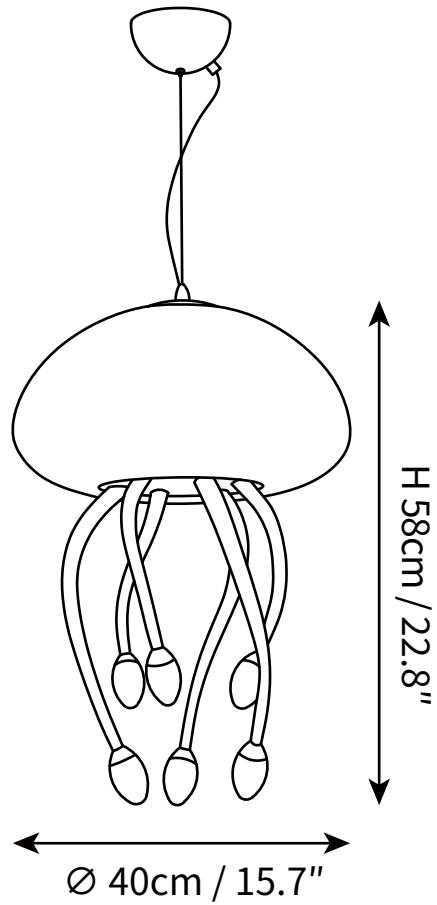

# SPECIFICATION SHEET

---

## SPECIFICATION DETAILS

\*For custom options, consult factory for details

<b>Fixture Dimensions</b>	Ø 15.7" x H 22.8"
<b>Light source</b>	Integrated LED
<b>Wattage</b>	~5 W
<b>Voltage</b>	AC 110-240V
<b>Color Temperature</b>	3000K
<b>CRI(Ra)</b>	80CRI
<b>Mounting</b>	Ceiling
<b>Driver Required</b>	Yes
<b>Optional Color Temps</b>	Warm Light (3000K), Neutral Light (4500K), Cool Light (6000K)
<b>LED Rated Life</b>	30000 hours
<b>Dimming</b>	Dimming is not supported
<b>Finishes</b>	Beige, Green
<b>Shade Details</b>	White
<b>Material</b>	Metal, Acrylic
<b>Wire Length</b>	59"
<b>Wire Type</b>	Black Coaxial Wire

## SPECIFICATION DETAILS

\*For custom options, consult factory for details

<b>Fixture Dimensions</b>	Ø 15.7" x H 25.6"
<b>Light source</b>	Integrated LED
<b>Wattage</b>	~5 W
<b>Voltage</b>	AC 110-240V
<b>Color Temperature</b>	3000K
<b>CRI(Ra)</b>	80CRI
<b>Mounting</b>	Ceiling
<b>Driver Required</b>	Yes
<b>Optional Color Temps</b>	Warm Light (3000K), Neutral Light (4500K), Cool Light (6000K)
<b>LED Rated Life</b>	30000 hours
<b>Dimming</b>	Dimming is not supported
<b>Finishes</b>	Beige, Green
<b>Shade Details</b>	White
<b>Material</b>	Metal, Acrylic
<b>Wire Length</b>	59"
<b>Wire Type</b>	Black Coaxial Wire