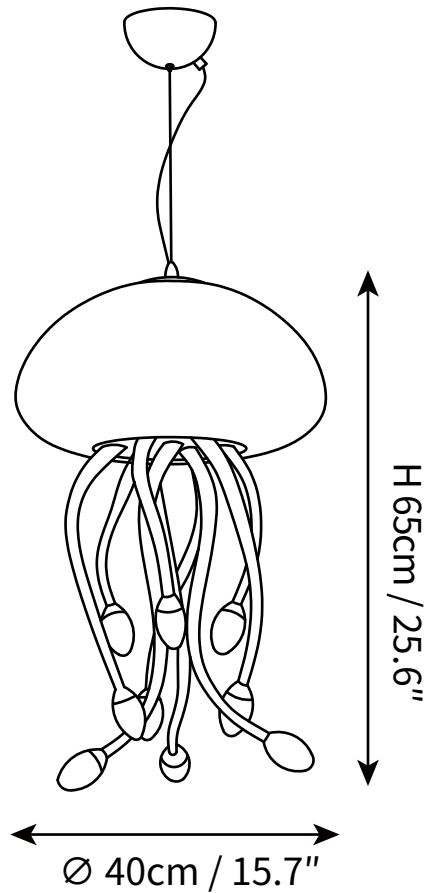

# SPECIFICATION SHEET

---

## SPECIFICATION DETAILS

\*For custom options, consult factory for details

<b>Fixture Dimensions</b>	Ø 15.7" x H 22.8"
<b>Light source</b>	Integrated LED
<b>Wattage</b>	~5 W
<b>Voltage</b>	AC 110-240V
<b>Color Temperature</b>	3000K
<b>CRI(Ra)</b>	80CRI
<b>Mounting</b>	Ceiling
<b>Driver Required</b>	Yes
<b>Optional Color Temps</b>	Warm Light (3000K), Neutral Light (4500K), Cool Light (6000K)
<b>LED Rated Life</b>	30000 hours
<b>Dimming</b>	Dimming is not supported
<b>Finishes</b>	Beige, Green
<b>Shade Details</b>	White
<b>Material</b>	Metal, Acrylic
<b>Wire Length</b>	59"
<b>Wire Type</b>	Black Coaxial Wire

## SPECIFICATION DETAILS

\*For custom options, consult factory for details

<b>Fixture Dimensions</b>	Ø 15.7" x H 25.6"
<b>Light source</b>	Integrated LED
<b>Wattage</b>	~5 W
<b>Voltage</b>	AC 110-240V
<b>Color Temperature</b>	3000K
<b>CRI(Ra)</b>	80CRI
<b>Mounting</b>	Ceiling
<b>Driver Required</b>	Yes
<b>Optional Color Temps</b>	Warm Light (3000K), Neutral Light (4500K), Cool Light (6000K)
<b>LED Rated Life</b>	30000 hours
<b>Dimming</b>	Dimming is not supported
<b>Finishes</b>	Beige, Green
<b>Shade Details</b>	White
<b>Material</b>	Metal, Acrylic
<b>Wire Length</b>	59"
<b>Wire Type</b>	Black Coaxial Wire