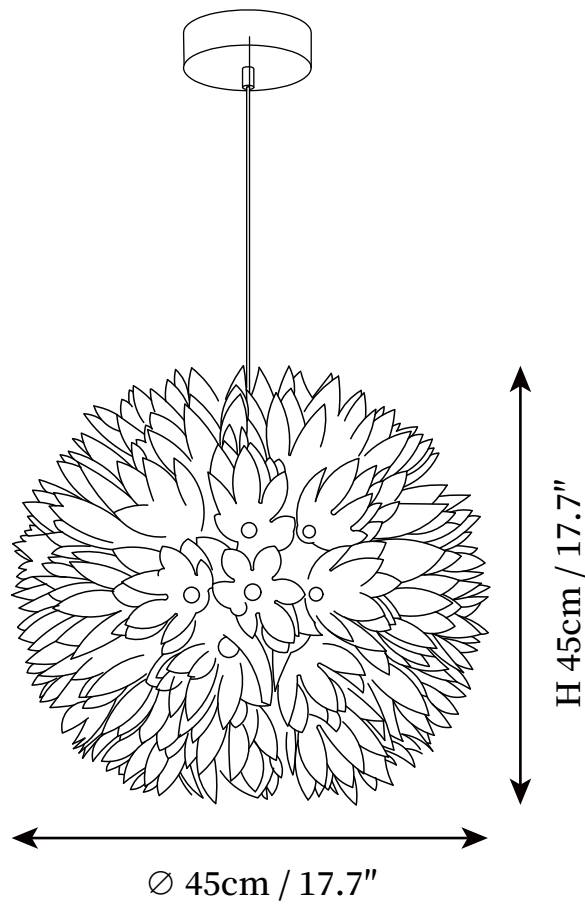

SPECIFICATION SHEET

SPECIFICATION DETAILS

*For custom options, consult factory for details

| | |
|---------------------------|---|
| Fixture Dimensions | D 15" x H 15" |
| Light source | E26 or E27 (bulb not included) |
| Wattage | MAX 40W incandescent bulb or LED equivalent. |
| Voltage | AC 110-240V |
| Mounting | Hardwired. |
| Dimming | Compatible with dimmable bulbs (bulb not included) |
| Control method | Compatible with common wall switches(|
| Finishes | White |
| Shadow Details | White |
| Material | Metal, PVC |
| Wire Length | The standard length of the suspended wire is 59 "(150 cm) and the length is adjustable. |

SPECIFICATION SHEET

SPECIFICATION DETAILS

*For custom options, consult factory for details

| | |
|---------------------------|---|
| Fixture Dimensions | D 17.7" x H 17.7" |
| Light source | E26 or E27 (bulb not included) |
| Wattage | MAX 40W incandescent bulb or LED equivalent. |
| Voltage | AC 110-240V |
| Mounting | Hardwired. |
| Dimming | Compatible with dimmable bulbs (bulb not included) |
| Control method | Compatible with common wall switches (|
| Finishes | White |
| Shadow Details | White |
| Material | Metal, PVC |
| Wire Length | The standard length of the suspended wire is 59 "(150 cm) and the length is adjustable. |