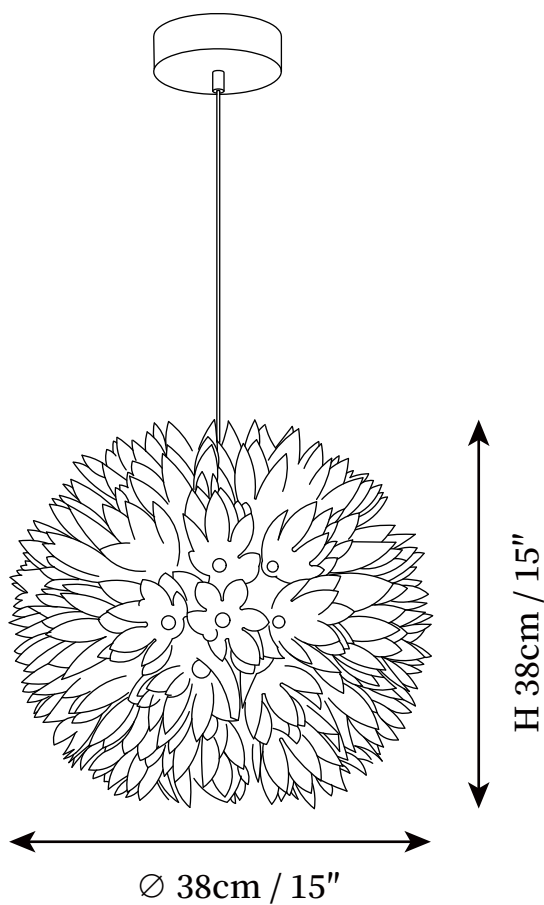

SPECIFICATION SHEET

SPECIFICATION DETAILS

*For custom options, consult factory for details

| | |
|---------------------------|---|
| Fixture Dimensions | D 15" x H 15" |
| Light source | E26 or E27 (bulb not included) |
| Wattage | MAX 40W incandescent bulb or LED equivalent. |
| Voltage | AC 110-240V |
| Mounting | Hardwired. |
| Dimming | Compatible with dimmable bulbs (bulb not included) |
| Control method | Compatible with common wall switches(|
| Finishes | White |
| Shadow Details | White |
| Material | Metal, PVC |
| Wire Length | The standard length of the suspended wire is 59 "(150 cm) and the length is adjustable. |

SPECIFICATION SHEET

SPECIFICATION DETAILS

*For custom options, consult factory for details

| | |
|---------------------------|---|
| Fixture Dimensions | D 17.7" x H 17.7" |
| Light source | E26 or E27 (bulb not included) |
| Wattage | MAX 40W incandescent bulb or LED equivalent. |
| Voltage | AC 110-240V |
| Mounting | Hardwired. |
| Dimming | Compatible with dimmable bulbs (bulb not included) |
| Control method | Compatible with common wall switches (|
| Finishes | White |
| Shadow Details | White |
| Material | Metal, PVC |
| Wire Length | The standard length of the suspended wire is 59 "(150 cm) and the length is adjustable. |