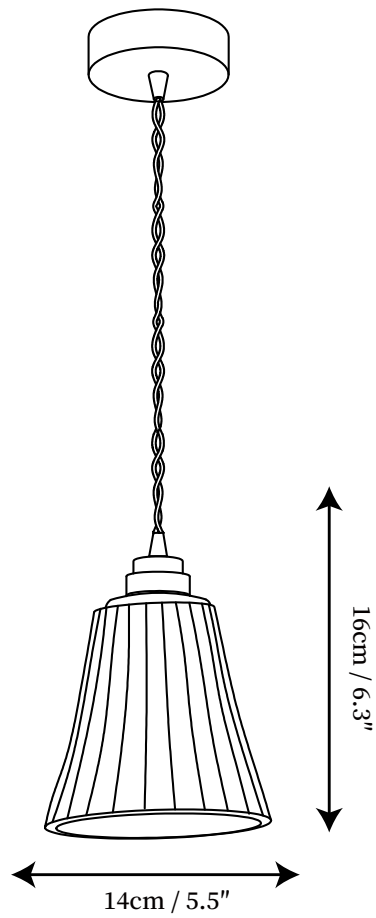

# SPECIFICATION SHEET

---

## SPECIFICATION DETAILS

\*For custom options, consult factory for details

<b>Fixture Dimensions</b>	D 5.5" x H 6.3"
<b>Light source</b>	E27
<b>Wattage</b>	Max 40W
<b>Voltage</b>	AC 110-240V
<b>Color Temperature</b>	Based on the purchase of light bulbs
<b>CRI(Ra)</b>	80CRI
<b>Mounting</b>	Ceiling
<b>Driver Required</b>	NO
<b>Optional Color Temps</b>	Buy bulbs as needed
<b>LED Rated Life</b>	Based on bulb life (we do not supply bulbs)
<b>Dimming</b>	Dimming is not supported
<b>Finishes</b>	Brass
<b>Glass Details</b>	White ceramic
<b>Material</b>	Brass, Ceramic
<b>Wire Length</b>	59"
<b>Wire Type</b>	Black Coaxial Wire