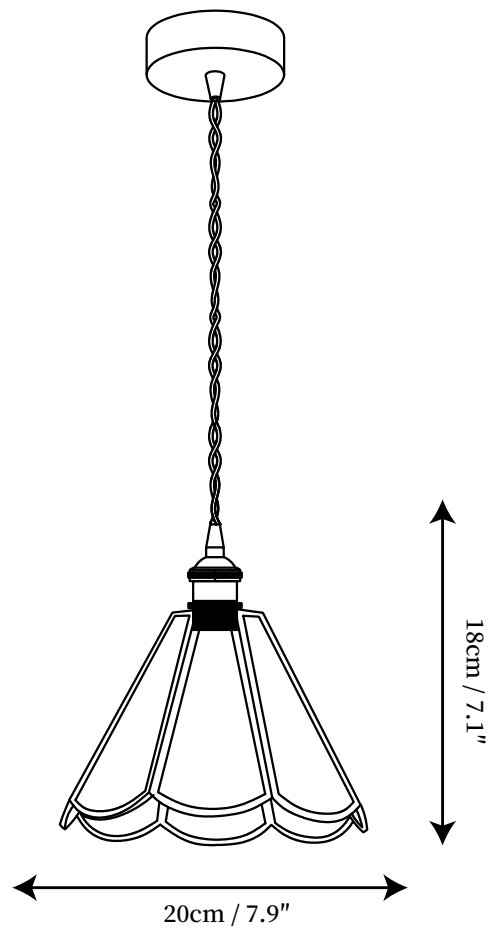

## SPECIFICATION DETAILS

\*For custom options, consult factory for details

<b>Fixture Dimensions</b>	D 5.9" x H 7.9"
<b>Light source</b>	E27
<b>Wattage</b>	Max 40W
<b>Voltage</b>	AC 110-240V
<b>Color Temperature</b>	Based on the purchase of light bulbs
<b>CRI(Ra)</b>	80CRI
<b>Mounting</b>	Ceiling
<b>Driver Required</b>	NO
<b>Optional Color Temps</b>	Buy bulbs as needed
<b>LED Rated Life</b>	Based on bulb life (we do not supply bulbs)
<b>Dimming</b>	Dimming is not supported
<b>Finishes</b>	Brass
<b>Glass Details</b>	Patterned frosted glass
<b>Material</b>	Brass, Glass
<b>Wire Length</b>	59"
<b>Wire Type</b>	Black Coaxial Wire

## SPECIFICATION DETAILS

\*For custom options, consult factory for details

<b>Fixture Dimensions</b>	D 7.9" x H 7.1"
<b>Light source</b>	E27
<b>Wattage</b>	Max 40W
<b>Voltage</b>	AC 110-240V
<b>Color Temperature</b>	Based on the purchase of light bulbs
<b>CRI(Ra)</b>	80CRI
<b>Mounting</b>	Ceiling
<b>Driver Required</b>	NO
<b>Optional Color Temps</b>	Buy bulbs as needed
<b>LED Rated Life</b>	Based on bulb life (we do not supply bulbs)
<b>Dimming</b>	Dimming is not supported
<b>Finishes</b>	Brass
<b>Glass Details</b>	Patterned frosted glass
<b>Material</b>	Brass, Glass
<b>Wire Length</b>	59"
<b>Wire Type</b>	Black Coaxial Wire