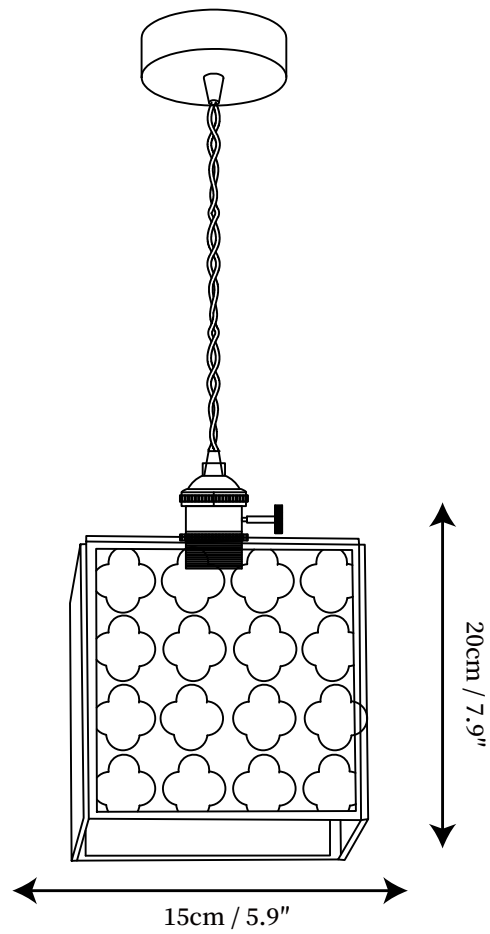

## SPECIFICATION DETAILS

\*For custom options, consult factory for details

<b>Fixture Dimensions</b>	D 5.9" x H 7.9"
<b>Light source</b>	E27
<b>Wattage</b>	Max 40W
<b>Voltage</b>	AC 110-240V
<b>Color Temperature</b>	Based on the purchase of light bulbs
<b>CRI(Ra)</b>	80CRI
<b>Mounting</b>	Ceiling
<b>Driver Required</b>	NO
<b>Optional Color Temps</b>	Buy bulbs as needed
<b>LED Rated Life</b>	Based on bulb life (we do not supply bulbs)
<b>Dimming</b>	Dimming is not supported
<b>Finishes</b>	Brass
<b>Glass Details</b>	Patterned frosted glass
<b>Material</b>	Brass, Glass
<b>Wire Length</b>	59"
<b>Wire Type</b>	Black Coaxial Wire

## SPECIFICATION DETAILS

\*For custom options, consult factory for details

<b>Fixture Dimensions</b>	D 7.9" x H 7.1"
<b>Light source</b>	E27
<b>Wattage</b>	Max 40W
<b>Voltage</b>	AC 110-240V
<b>Color Temperature</b>	Based on the purchase of light bulbs
<b>CRI(Ra)</b>	80CRI
<b>Mounting</b>	Ceiling
<b>Driver Required</b>	NO
<b>Optional Color Temps</b>	Buy bulbs as needed
<b>LED Rated Life</b>	Based on bulb life (we do not supply bulbs)
<b>Dimming</b>	Dimming is not supported
<b>Finishes</b>	Brass
<b>Glass Details</b>	Patterned frosted glass
<b>Material</b>	Brass, Glass
<b>Wire Length</b>	59"
<b>Wire Type</b>	Black Coaxial Wire