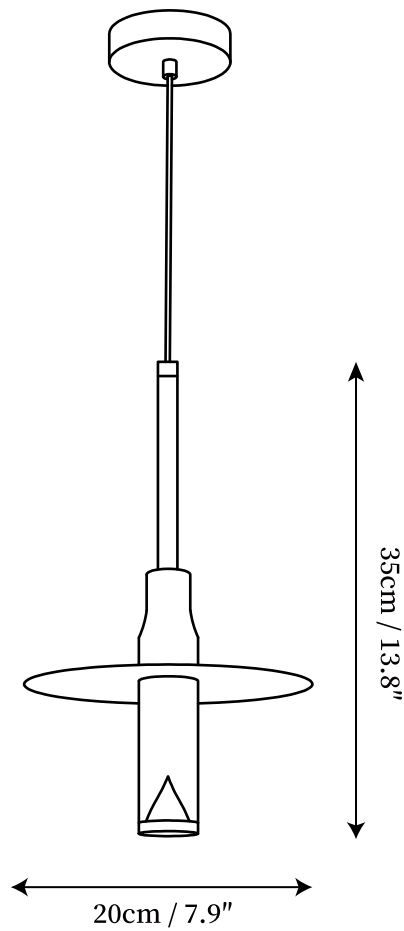

SPECIFICATION SHEET

SPECIFICATION DETAILS

*For custom options, consult factory for details

Fixture Dimensions	D 1.6" x H 13.8"
Light source	Integrated LED
Wattage	~5 W
Voltage	AC 110-240V
Color Temperature	3000K
CRI(Ra)	80CRI
Mounting	Ceiling
Driver Required	Yes
Optional Color Temps	Warm Light (3000K)
LED Rated Life	30000 hours
Dimming	Dimming is not supported
Finishes	Black.
Shade Details	Clear.
Material	Brass, Acrylic.
Wire Length	59"
Wire Type	Black Coaxial Wire

SPECIFICATION SHEET

SPECIFICATION DETAILS

*For custom options, consult factory for details

Fixture Dimensions	D 7.9" x H 13.8"
Light source	Integrated LED
Wattage	~5 W
Voltage	AC 110-240V
Color Temperature	3000K
CRI(Ra)	80CRI
Mounting	Ceiling
Driver Required	Yes
Optional Color Temps	Warm Light (3000K)
LED Rated Life	30000 hours
Dimming	Dimming is not supported
Finishes	Black.
Shade Details	Clear.
Material	Brass, Acrylic.
Wire Length	59"
Wire Type	Black Coaxial Wire