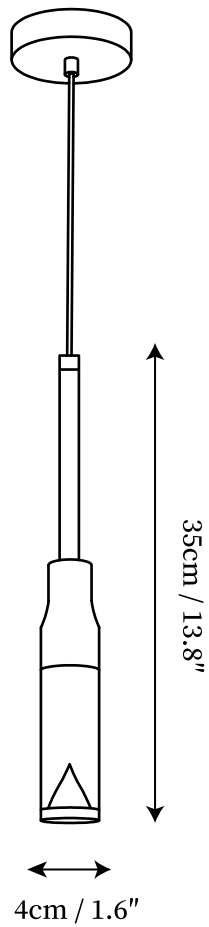

SPECIFICATION SHEET

SPECIFICATION DETAILS

*For custom options, consult factory for details

Fixture Dimensions	D 1.6" x H 13.8"
Light source	Integrated LED
Wattage	~5 W
Voltage	AC 110-240V
Color Temperature	3000K
CRI(Ra)	80CRI
Mounting	Ceiling
Driver Required	Yes
Optional Color Temps	Warm Light (3000K)
LED Rated Life	30000 hours
Dimming	Dimming is not supported
Finishes	Black.
Shade Details	Clear.
Material	Brass, Acrylic.
Wire Length	59"
Wire Type	Black Coaxial Wire

SPECIFICATION SHEET

SPECIFICATION DETAILS

*For custom options, consult factory for details

Fixture Dimensions	D 7.9" x H 13.8"
Light source	Integrated LED
Wattage	~5 W
Voltage	AC 110-240V
Color Temperature	3000K
CRI(Ra)	80CRI
Mounting	Ceiling
Driver Required	Yes
Optional Color Temps	Warm Light (3000K)
LED Rated Life	30000 hours
Dimming	Dimming is not supported
Finishes	Black.
Shade Details	Clear.
Material	Brass, Acrylic.
Wire Length	59"
Wire Type	Black Coaxial Wire