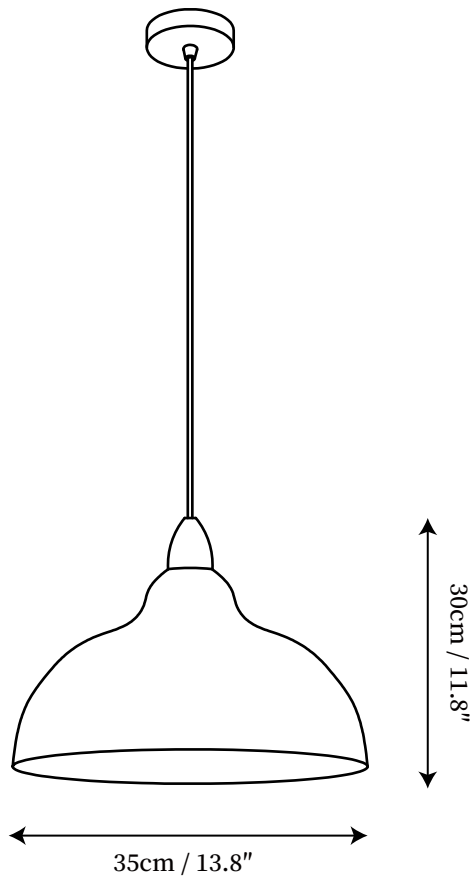

## SPECIFICATION DETAILS

\*For custom options, consult factory for details

<b>Fixture Dimensions</b>	D 13.8" x H 11.8"
<b>Light source</b>	E27
<b>Wattage</b>	Max 40W
<b>Voltage</b>	AC 110-240V
<b>Color Temperature</b>	Based on the purchase of light bulbs
<b>CRI(Ra)</b>	80CRI
<b>Mounting</b>	Ceiling
<b>Driver Required</b>	NO
<b>Optional Color Temps</b>	Buy bulbs as needed
<b>LED Rated Life</b>	Based on bulb life (we do not supply bulbs)
<b>Dimming</b>	Dimming is not supported
<b>Finishes</b>	Black, White
<b>Glass Details</b>	Black, White
<b>Material</b>	Metal, Wood
<b>Wire Length</b>	59"
<b>Wire Type</b>	Black Coaxial Wire