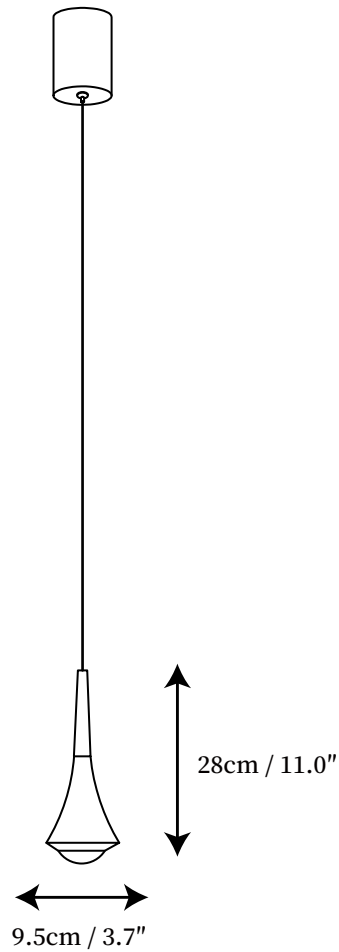

SPECIFICATION SHEET

SPECIFICATION DETAILS

*For custom options, consult factory for details

Fixture Dimensions	D 3.7" x H 11.0"
Light source	Integrated LED
Wattage	~5 W
Voltage	AC 110-240V
Color Temperature	Based on the purchase of light bulbs
CRI(Ra)	80CRI
Mounting	Ceiling
Driver Required	NO
Optional Color Temps	Buy bulbs as needed
LED Rated Life	Based on bulb life (we do not supply bulbs)
Dimming	Dimming is not supported
Finishes	Chrome, Black
Glass Details	Clear
Material	Aluminum, Metal, Acrylic
Wire Length	59"
Wire Type	Black Coaxial Wire