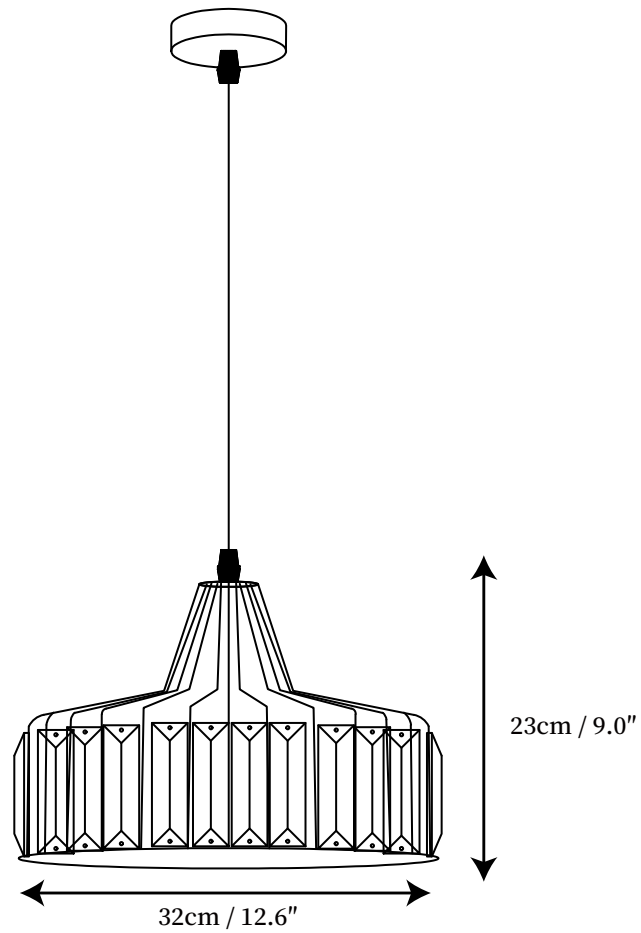

SPECIFICATION SHEET

SPECIFICATION DETAILS

*For custom options, consult factory for details

Fixture Dimensions	D 9.8" x H 9.0"
	E27
Wattage	Max 40W
Voltage	AC 110-240V
Color Temperature	Based on the purchase of light bulbs
CRI(Ra)	80CRI
Mounting	Ceiling
Driver Required	NO
Optional Color Temps	Buy bulbs as needed
LED Rated Life	Based on bulb life (we do not supply bulbs)
Dimming	Dimming is not supported
Finishes	Gold, Black
Glass Details	Clear crystal glass
Material	Metal, Crystal glass
Wire Length	59"
Wire Type	Black Coaxial Wire

SPECIFICATION SHEET

SPECIFICATION DETAILS

*For custom options, consult factory for details

Fixture Dimensions	D 12.6" x H 9.0"
	E27
Wattage	Max 40W
Voltage	AC 110-240V
Color Temperature	Based on the purchase of light bulbs
CRI(Ra)	80CRI
Mounting	Ceiling
Driver Required	NO
Optional Color Temps	Buy bulbs as needed
LED Rated Life	Based on bulb life (we do not supply bulbs)
Dimming	Dimming is not supported
Finishes	Gold, Black
Glass Details	Clear crystal glass
Material	Metal, Crystal glass
Wire Length	59"
Wire Type	Black Coaxial Wire