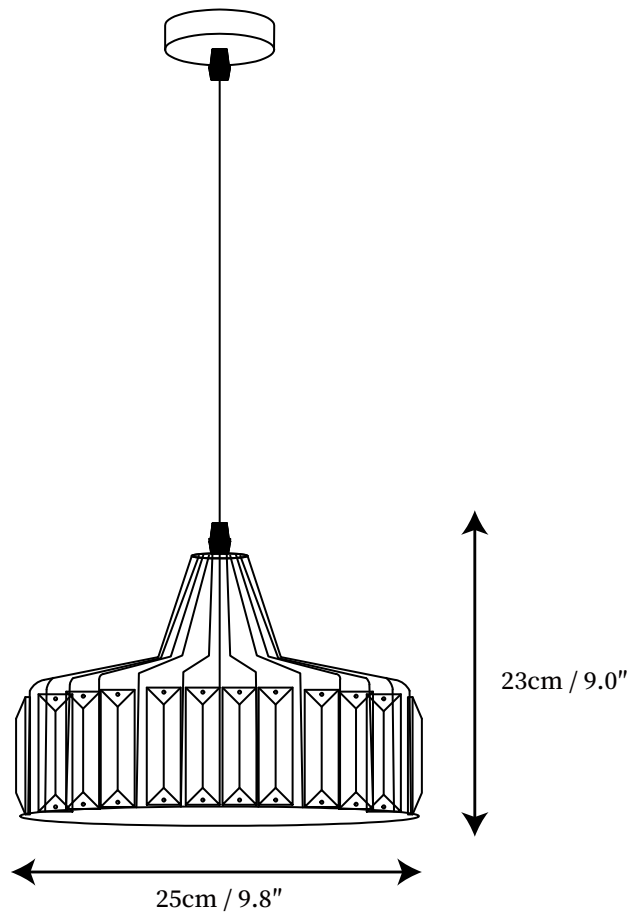

SPECIFICATION SHEET

SPECIFICATION DETAILS

*For custom options, consult factory for details

Fixture Dimensions	D 9.8" x H 9.0"
	E27
Wattage	Max 40W
Voltage	AC 110-240V
Color Temperature	Based on the purchase of light bulbs
CRI(Ra)	80CRI
Mounting	Ceiling
Driver Required	NO
Optional Color Temps	Buy bulbs as needed
LED Rated Life	Based on bulb life (we do not supply bulbs)
Dimming	Dimming is not supported
Finishes	Gold, Black
Glass Details	Clear crystal glass
Material	Metal, Crystal glass
Wire Length	59"
Wire Type	Black Coaxial Wire

SPECIFICATION SHEET

SPECIFICATION DETAILS

*For custom options, consult factory for details

Fixture Dimensions	D 12.6" x H 9.0"
	E27
Wattage	Max 40W
Voltage	AC 110-240V
Color Temperature	Based on the purchase of light bulbs
CRI(Ra)	80CRI
Mounting	Ceiling
Driver Required	NO
Optional Color Temps	Buy bulbs as needed
LED Rated Life	Based on bulb life (we do not supply bulbs)
Dimming	Dimming is not supported
Finishes	Gold, Black
Glass Details	Clear crystal glass
Material	Metal, Crystal glass
Wire Length	59"
Wire Type	Black Coaxial Wire