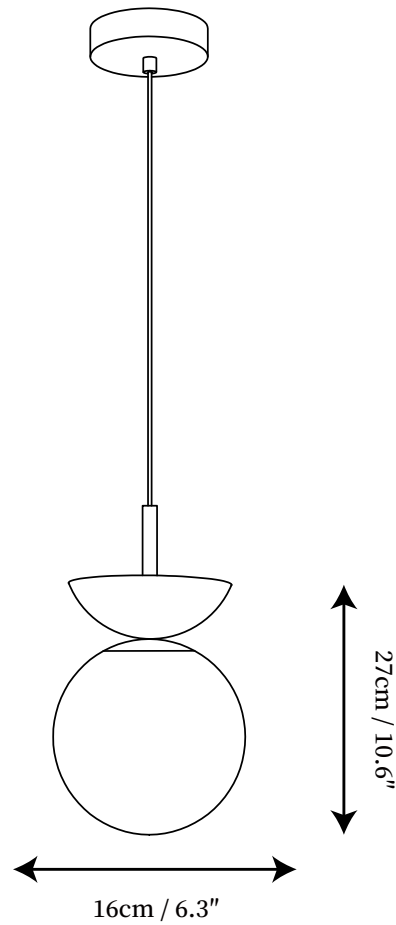

## SPECIFICATION DETAILS

\*For custom options, consult factory for details

<b>Fixture Dimensions</b>	D 11.8" x H 10.6"
<b>Light source</b>	E27
<b>Wattage</b>	Max 40W
<b>Voltage</b>	AC 110-240V
<b>Color Temperature</b>	Based on the purchase of light bulbs
<b>CRI(Ra)</b>	80CRI
<b>Mounting</b>	Ceiling
<b>Driver Required</b>	NO
<b>Optional Color Temps</b>	Buy bulbs as needed
<b>LED Rated Life</b>	Based on bulb life (we do not supply bulbs)
<b>Dimming</b>	Dimming is not supported
<b>Finishes</b>	Wood color & White, Wood color & Black, Walnut color & White.
<b>Glass Details</b>	White
<b>Material</b>	Metal, Glass
<b>Wire Length</b>	59"
<b>Wire Type</b>	Black Coaxial Wire

## SPECIFICATION DETAILS

\*For custom options, consult factory for details

<b>Fixture Dimensions</b>	D 6.3" x H 10.6"
<b>Light source</b>	E27
<b>Wattage</b>	Max 40W
<b>Voltage</b>	AC 110-240V
<b>Color Temperature</b>	Based on the purchase of light bulbs
<b>CRI(Ra)</b>	80CRI
<b>Mounting</b>	Ceiling
<b>Driver Required</b>	NO
<b>Optional Color Temps</b>	Buy bulbs as needed
<b>LED Rated Life</b>	Based on bulb life (we do not supply bulbs)
<b>Dimming</b>	Dimming is not supported
<b>Finishes</b>	Wood color & White, Wood color & Black, Walnut color & White.
<b>Glass Details</b>	White
<b>Material</b>	Metal, Glass
<b>Wire Length</b>	59"
<b>Wire Type</b>	Black Coaxial Wire