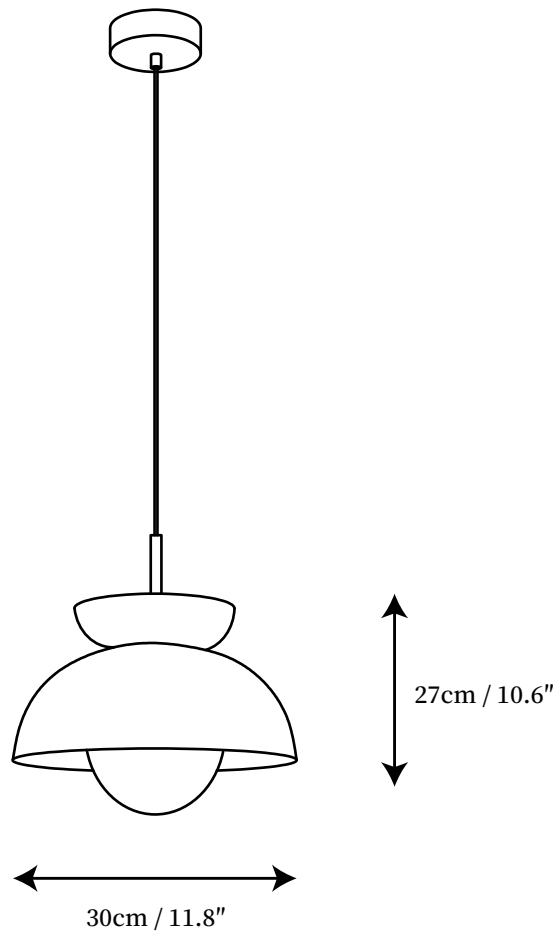

## SPECIFICATION DETAILS

\*For custom options, consult factory for details

<b>Fixture Dimensions</b>	D 11.8" x H 10.6"
<b>Light source</b>	E27
<b>Wattage</b>	Max 40W
<b>Voltage</b>	AC 110-240V
<b>Color Temperature</b>	Based on the purchase of light bulbs
<b>CRI(Ra)</b>	80CRI
<b>Mounting</b>	Ceiling
<b>Driver Required</b>	NO
<b>Optional Color Temps</b>	Buy bulbs as needed
<b>LED Rated Life</b>	Based on bulb life (we do not supply bulbs)
<b>Dimming</b>	Dimming is not supported
<b>Finishes</b>	Wood color & White, Wood color & Black, Walnut color & White.
<b>Glass Details</b>	White
<b>Material</b>	Metal, Glass
<b>Wire Length</b>	59"
<b>Wire Type</b>	Black Coaxial Wire

## SPECIFICATION DETAILS

\*For custom options, consult factory for details

<b>Fixture Dimensions</b>	D 6.3" x H 10.6"
<b>Light source</b>	E27
<b>Wattage</b>	Max 40W
<b>Voltage</b>	AC 110-240V
<b>Color Temperature</b>	Based on the purchase of light bulbs
<b>CRI(Ra)</b>	80CRI
<b>Mounting</b>	Ceiling
<b>Driver Required</b>	NO
<b>Optional Color Temps</b>	Buy bulbs as needed
<b>LED Rated Life</b>	Based on bulb life (we do not supply bulbs)
<b>Dimming</b>	Dimming is not supported
<b>Finishes</b>	Wood color & White, Wood color & Black, Walnut color & White.
<b>Glass Details</b>	White
<b>Material</b>	Metal, Glass
<b>Wire Length</b>	59"
<b>Wire Type</b>	Black Coaxial Wire