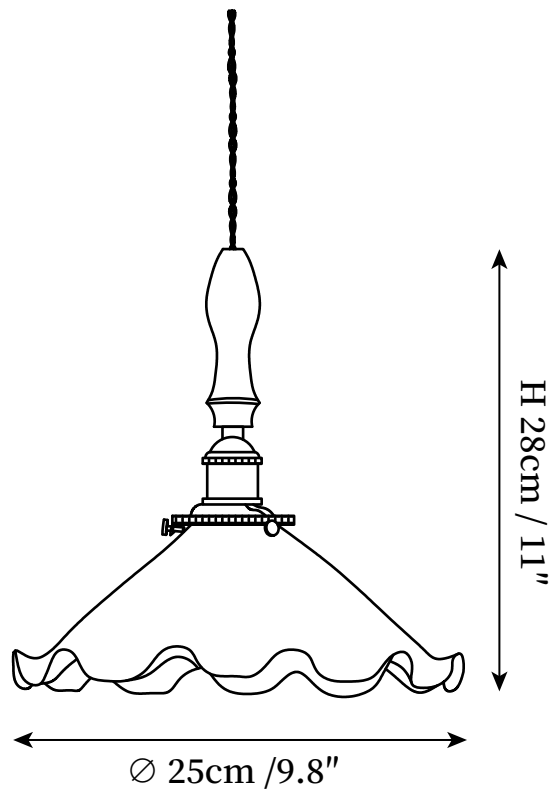

## SPECIFICATION DETAILS

\*For custom options, consult factory for details

<b>Fixture Dimensions</b>	D 9.8" x H 11"
<b>Light source</b>	E26 or E27. (bulb not included).
<b>Wattage</b>	MAX 40W incandescent bulb or LED equivalent.
<b>Voltage</b>	AC 110-240V
<b>Mounting</b>	Hardwired.
<b>Dimming</b>	Compatible with dimmable bulbs (bulb not included)
<b>Control method</b>	Compatible with common wall switches(not included)
<b>Finishes</b>	Brass, Walnut.
<b>Shade Details</b>	White.
<b>Material</b>	Brass, Glass, Walnut.
<b>Wire Length</b>	The standard length of the cord is 59" (150 cm), the length is adjustable.