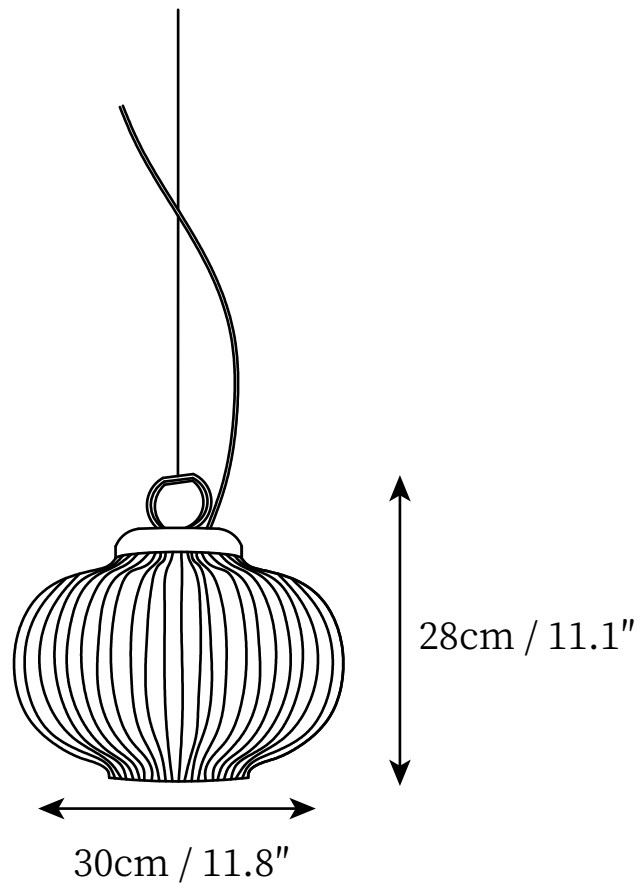

SPECIFICATION SHEET

SPECIFICATION DETAILS

*For custom options, consult factory for details

Fixture Dimensions	D 11.8" x H 11.1"
Light source	Integrated LED
Wattage	~15 W
Voltage	AC 110-240V
Color Temperature	3000K
CRI(Ra)	80CRI
Mounting	Ceiling
Driver Required	Yes
Optional Color Temps	Warm Light (3000K), Neutral Light (4500K), Cool Light (6000K)
LED Rated Life	30000 hours
Dimming	Dimming is not supported
Finishes	Black.
Shade Details	Transparent.
Material	Metal, Glass.
Rod Length	59"
Rod Type	Black Coaxial Wire

SPECIFICATION SHEET

SPECIFICATION DETAILS

*For custom options, consult factory for details

Fixture Dimensions	D 9.8" x H 15.7"
Light source	Integrated LED
Wattage	~15 W
Voltage	AC 110-240V
Color Temperature	3000K
CRI(Ra)	80CRI
Mounting	Ceiling
Driver Required	Yes
Optional Color Temps	Warm Light (3000K), Neutral Light (4500K), Cool Light (6000K)
LED Rated Life	30000 hours
Dimming	Dimming is not supported
Finishes	Black.
Shade Details	Transparent.
Material	Metal, Glass.
Rod Length	59"
Rod Type	Black Coaxial Wire