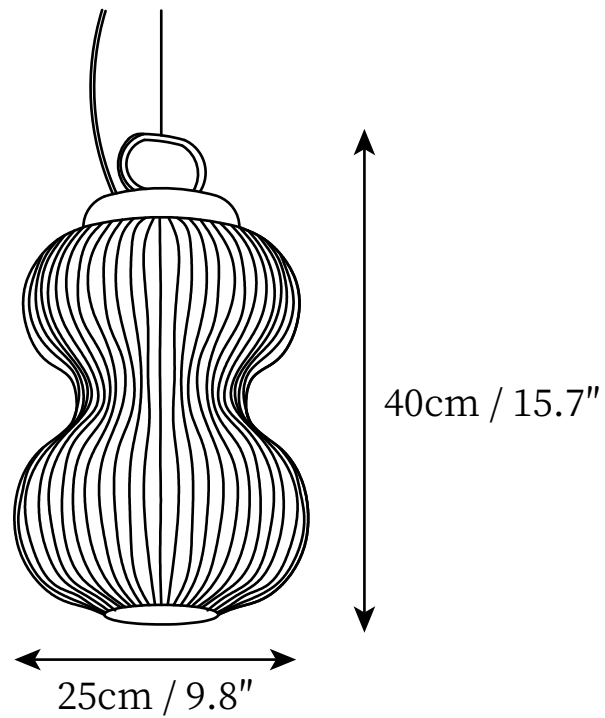

SPECIFICATION SHEET

SPECIFICATION DETAILS

*For custom options, consult factory for details

Fixture Dimensions	D 11.8" x H 11.1"
Light source	Integrated LED
Wattage	~15 W
Voltage	AC 110-240V
Color Temperature	3000K
CRI(Ra)	80CRI
Mounting	Ceiling
Driver Required	Yes
Optional Color Temps	Warm Light (3000K), Neutral Light (4500K), Cool Light (6000K)
LED Rated Life	30000 hours
Dimming	Dimming is not supported
Finishes	Black.
Shade Details	Transparent.
Material	Metal, Glass.
Rod Length	59"
Rod Type	Black Coaxial Wire

SPECIFICATION SHEET

SPECIFICATION DETAILS

*For custom options, consult factory for details

Fixture Dimensions	D 9.8" x H 15.7"
Light source	Integrated LED
Wattage	~15 W
Voltage	AC 110-240V
Color Temperature	3000K
CRI(Ra)	80CRI
Mounting	Ceiling
Driver Required	Yes
Optional Color Temps	Warm Light (3000K), Neutral Light (4500K), Cool Light (6000K)
LED Rated Life	30000 hours
Dimming	Dimming is not supported
Finishes	Black.
Shade Details	Transparent.
Material	Metal, Glass.
Rod Length	59"
Rod Type	Black Coaxial Wire