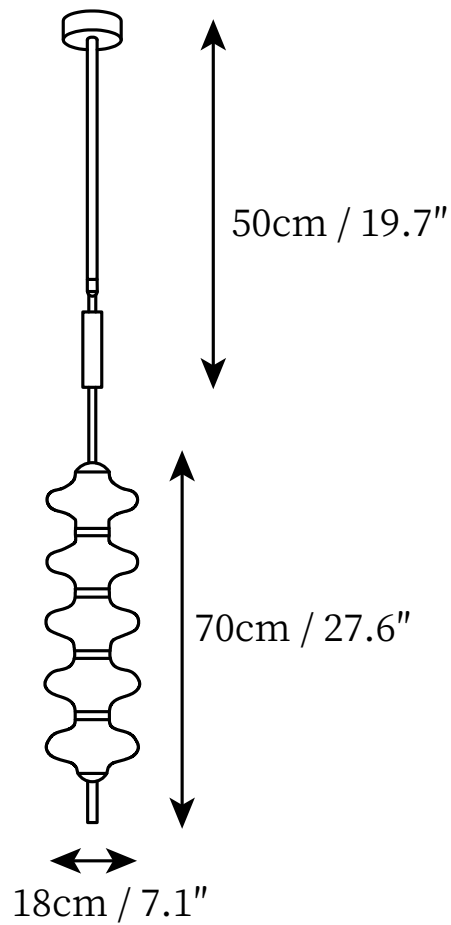

SPECIFICATION SHEET

SPECIFICATION DETAILS

*For custom options, consult factory for details

Fixture Dimensions	D 7.1" x H 27.6"
Light source	Integrated LED
Wattage	Max 25W
Voltage	AC 110-240V
Color Temperature	Based on the purchase of light bulbs
CRI(Ra)	80CRI
Mounting	Ceiling
Driver Required	NO
Optional Color Temps	Buy bulbs as needed
LED Rated Life	Based on bulb life (we do not supply bulbs)
Dimming	Dimming is not supported
Finishes	Chrome, Gold, Black.
Glass Details	White, Transparent.
Material	Metal, Glass.
Wire Length	Rod lengths range between 50cm - 100cm
Wire Type	Chrome, Gold, Black / Rod