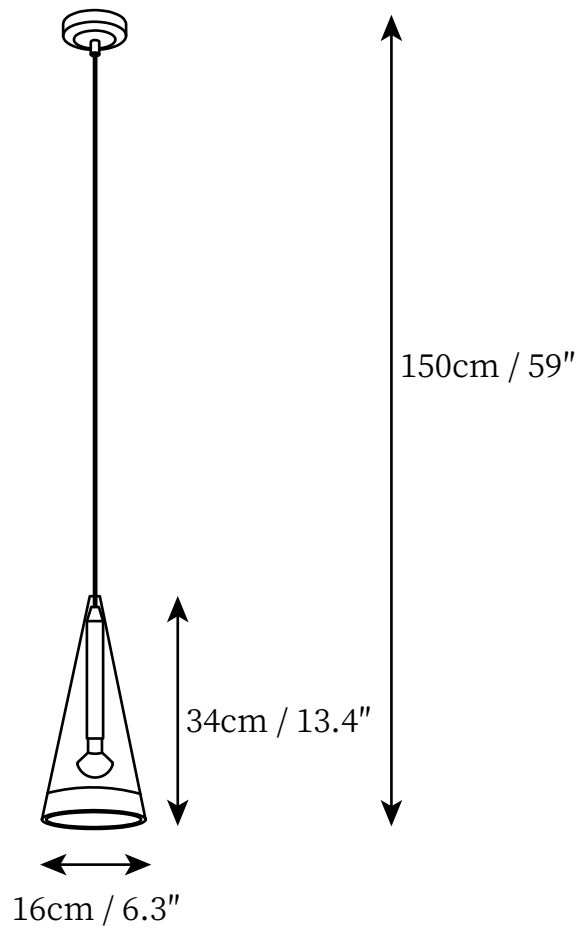

SPECIFICATION SHEET

SPECIFICATION DETAILS

*For custom options, consult factory for details

Fixture Dimensions	D 6.3" x H 59"
Light source	E14
Wattage	Max 15W
Voltage	AC 110-240V
Color Temperature	Based on the purchase of light bulbs
CRI(Ra)	80CRI
Mounting	Ceiling
Driver Required	NO
Optional Color Temps	Buy bulbs as needed
LED Rated Life	Based on bulb life (we do not supply bulbs)
Dimming	Dimming is not supported
Finishes	Chrome.
Glass Details	Transparent.
Material	Metal, Glass.
Wire Length	59"
Wire Type	Black Coaxial Wire