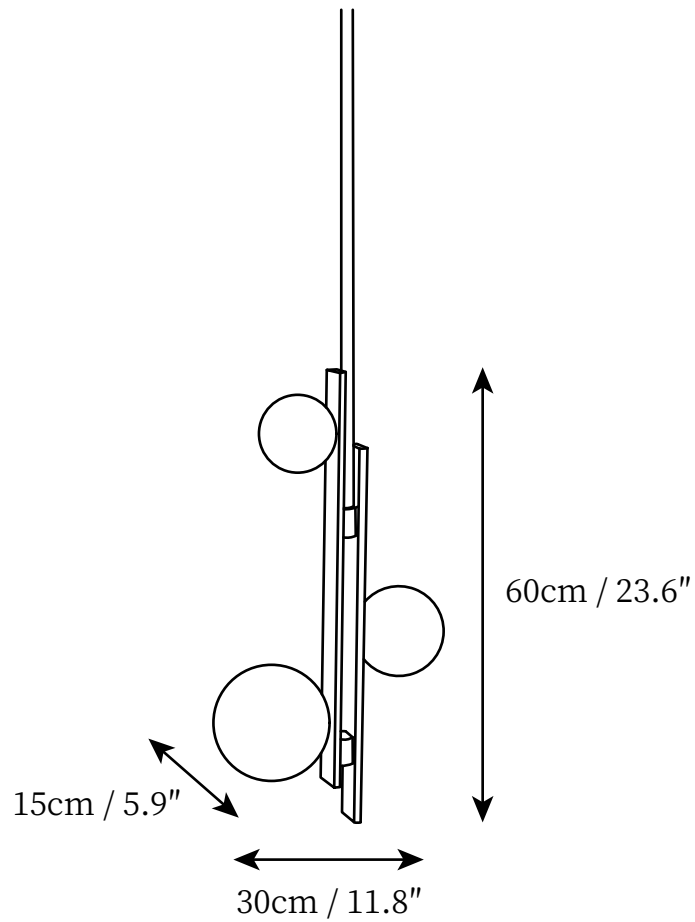

SPECIFICATION SHEET

SPECIFICATION DETAILS

*For custom options, consult factory for details

Fixture Dimensions	D 11.8" x H 23.6"
Light source	G9
Wattage	Max 5W
Voltage	AC 110-240V
Color Temperature	Based on the purchase of light bulbs
CRI(Ra)	80CRI
Mounting	Ceiling
Driver Required	NO
Optional Color Temps	Buy bulbs as needed
LED Rated Life	Based on bulb life (we do not supply bulbs)
Dimming	Dimming is not supported
Finishes	Gold.
Glass Details	White.
Material	Stainless steel, Glass.
Wire Length	Rod lengths range between 50cm - 100cm
Wire Type	Gold / Rod.