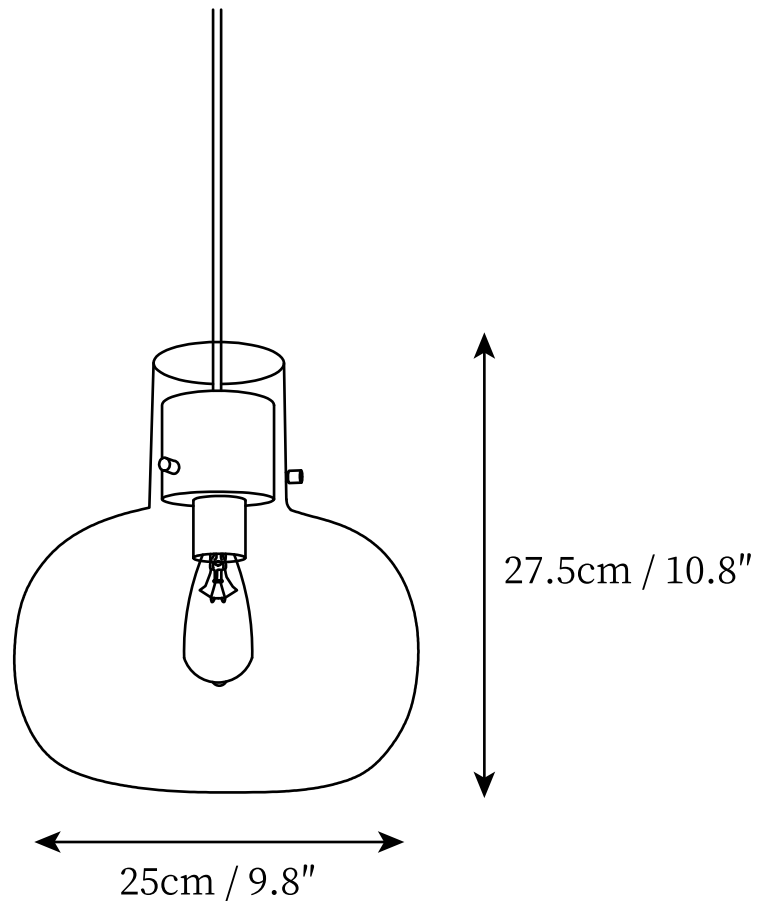

## SPECIFICATION DETAILS

\*For custom options, consult factory for details

<b>Fixture Dimensions</b>	D 9.8" x H 10.8"
<b>Light source</b>	E26 or E27
<b>Wattage</b>	Max 40W
<b>Voltage</b>	AC 110-240V
<b>Color Temperature</b>	Based on the purchase of light bulbs
<b>CRI(Ra)</b>	80CRI
<b>Mounting</b>	Ceiling
<b>Driver Required</b>	NO
<b>Optional Color Temps</b>	Buy bulbs as needed
<b>LED Rated Life</b>	Based on bulb life (we do not supply bulbs)
<b>Dimming</b>	Dimming is not supported
<b>Finishes</b>	Rose Gold, Black.
<b>Glass Details</b>	Transparent, Smoke Gray, Amber.
<b>Material</b>	Metal, Glass.
<b>Wire Length</b>	59"
<b>Wire Type</b>	Black Coaxial Wire

## SPECIFICATION DETAILS

\*For custom options, consult factory for details

<b>Fixture Dimensions</b>	D 11.8" x H 19.3"
<b>Light source</b>	E26 or E27
<b>Wattage</b>	Max 40W
<b>Voltage</b>	AC 110-240V
<b>Color Temperature</b>	Based on the purchase of light bulbs
<b>CRI(Ra)</b>	80CRI
<b>Mounting</b>	Ceiling
<b>Driver Required</b>	NO
<b>Optional Color Temps</b>	Buy bulbs as needed
<b>LED Rated Life</b>	Based on bulb life (we do not supply bulbs)
<b>Dimming</b>	Dimming is not supported
<b>Finishes</b>	Rose Gold, Black.
<b>Glass Details</b>	Transparent, Smoke Gray, Amber.
<b>Material</b>	Metal, Glass.
<b>Wire Length</b>	59"
<b>Wire Type</b>	Black Coaxial Wire