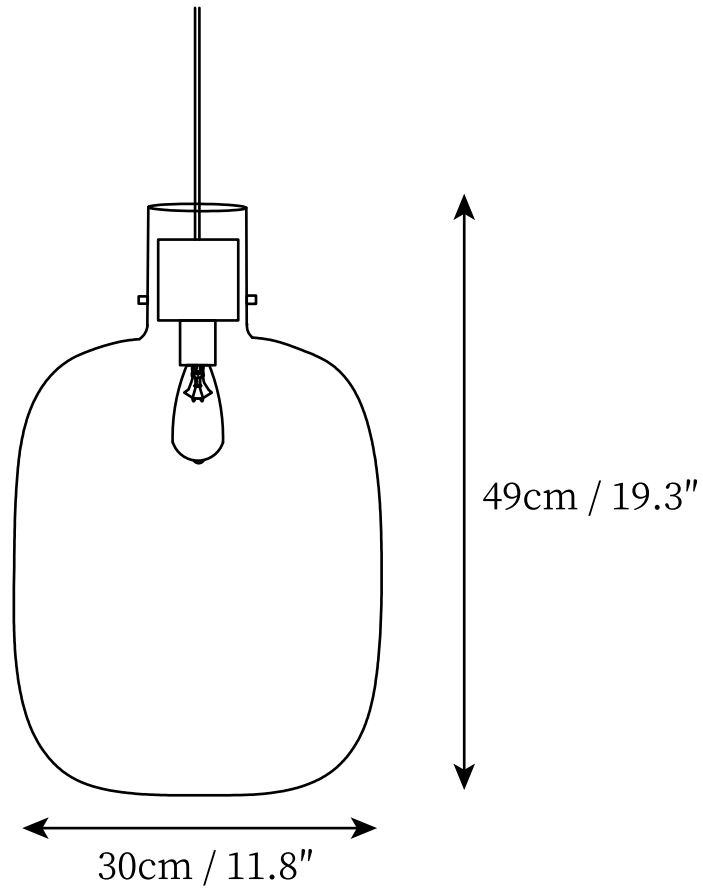

## SPECIFICATION DETAILS

\*For custom options, consult factory for details

<b>Fixture Dimensions</b>	D 9.8" x H 10.8"
<b>Light source</b>	E26 or E27
<b>Wattage</b>	Max 40W
<b>Voltage</b>	AC 110-240V
<b>Color Temperature</b>	Based on the purchase of light bulbs
<b>CRI(Ra)</b>	80CRI
<b>Mounting</b>	Ceiling
<b>Driver Required</b>	NO
<b>Optional Color Temps</b>	Buy bulbs as needed
<b>LED Rated Life</b>	Based on bulb life (we do not supply bulbs)
<b>Dimming</b>	Dimming is not supported
<b>Finishes</b>	Rose Gold, Black.
<b>Glass Details</b>	Transparent, Smoke Gray, Amber.
<b>Material</b>	Metal, Glass.
<b>Wire Length</b>	59"
<b>Wire Type</b>	Black Coaxial Wire

## SPECIFICATION DETAILS

\*For custom options, consult factory for details

<b>Fixture Dimensions</b>	D 11.8" x H 19.3"
<b>Light source</b>	E26 or E27
<b>Wattage</b>	Max 40W
<b>Voltage</b>	AC 110-240V
<b>Color Temperature</b>	Based on the purchase of light bulbs
<b>CRI(Ra)</b>	80CRI
<b>Mounting</b>	Ceiling
<b>Driver Required</b>	NO
<b>Optional Color Temps</b>	Buy bulbs as needed
<b>LED Rated Life</b>	Based on bulb life (we do not supply bulbs)
<b>Dimming</b>	Dimming is not supported
<b>Finishes</b>	Rose Gold, Black.
<b>Glass Details</b>	Transparent, Smoke Gray, Amber.
<b>Material</b>	Metal, Glass.
<b>Wire Length</b>	59"
<b>Wire Type</b>	Black Coaxial Wire