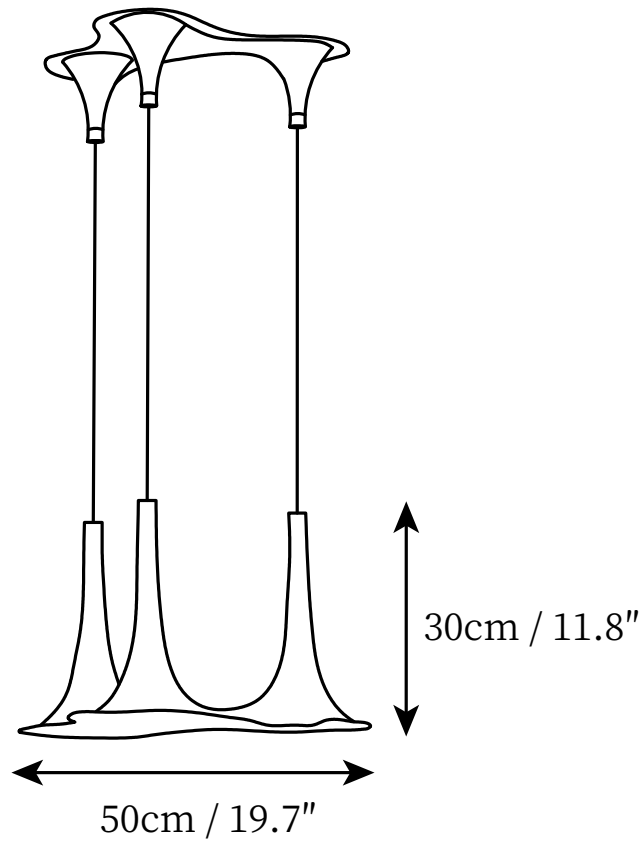

SPECIFICATION SHEET

SPECIFICATION DETAILS

*For custom options, consult factory for details

Fixture Dimensions	D 7.9" x H 11.8"
Light source	GU10
Wattage	Max 5W
Voltage	AC 110-240V
Color Temperature	Based on the purchase of light bulbs
CRI(Ra)	80CRI
Mounting	Ceiling
Driver Required	NO
Optional Color Temps	Buy bulbs as needed
LED Rated Life	Based on bulb life (we do not supply bulbs)
Dimming	Dimming is not supported
Finishes	White.
Glass Details	White, Gold.
Material	Metal, Acrylic.
Wire Length	59"
Wire Type	Black Coaxial Wire

SPECIFICATION SHEET

SPECIFICATION DETAILS

*For custom options, consult factory for details

Fixture Dimensions	D 19.7" x H 11.8"
Light source	GU10
Wattage	Max 5W
Voltage	AC 110-240V
Color Temperature	Based on the purchase of light bulbs
CRI(Ra)	80CRI
Mounting	Ceiling
Driver Required	NO
Optional Color Temps	Buy bulbs as needed
LED Rated Life	Based on bulb life (we do not supply bulbs)
Dimming	Dimming is not supported
Finishes	White.
Glass Details	White, Gold.
Material	Metal, Acrylic.
Wire Length	59"
Wire Type	Black Coaxial Wire

SPECIFICATION SHEET

SPECIFICATION DETAILS

*For custom options, consult factory for details

Fixture Dimensions	D 51.2" x H 11.8"
Light source	GU10
Wattage	Max 5W
Voltage	AC 110-240V
Color Temperature	Based on the purchase of light bulbs
CRI(Ra)	80CRI
Mounting	Ceiling
Driver Required	NO
Optional Color Temps	Buy bulbs as needed
LED Rated Life	Based on bulb life (we do not supply bulbs)
Dimming	Dimming is not supported
Finishes	White.
Glass Details	White, Gold.
Material	Metal, Acrylic.
Wire Length	59"
Wire Type	Black Coaxial Wire