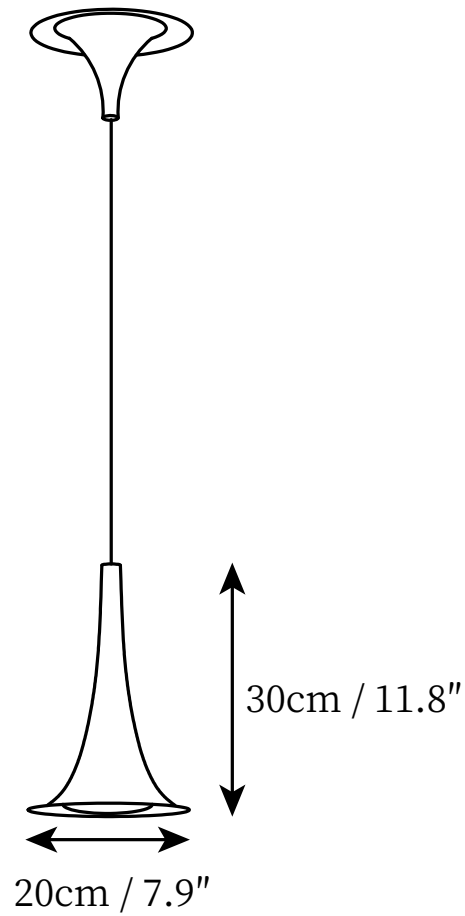

SPECIFICATION SHEET

SPECIFICATION DETAILS

*For custom options, consult factory for details

Fixture Dimensions	D 7.9" x H 11.8"
Light source	GU10
Wattage	Max 5W
Voltage	AC 110-240V
Color Temperature	Based on the purchase of light bulbs
CRI(Ra)	80CRI
Mounting	Ceiling
Driver Required	NO
Optional Color Temps	Buy bulbs as needed
LED Rated Life	Based on bulb life (we do not supply bulbs)
Dimming	Dimming is not supported
Finishes	White.
Glass Details	White, Gold.
Material	Metal, Acrylic.
Wire Length	59"
Wire Type	Black Coaxial Wire

SPECIFICATION SHEET

SPECIFICATION DETAILS

*For custom options, consult factory for details

Fixture Dimensions	D 19.7" x H 11.8"
Light source	GU10
Wattage	Max 5W
Voltage	AC 110-240V
Color Temperature	Based on the purchase of light bulbs
CRI(Ra)	80CRI
Mounting	Ceiling
Driver Required	NO
Optional Color Temps	Buy bulbs as needed
LED Rated Life	Based on bulb life (we do not supply bulbs)
Dimming	Dimming is not supported
Finishes	White.
Glass Details	White, Gold.
Material	Metal, Acrylic.
Wire Length	59"
Wire Type	Black Coaxial Wire

SPECIFICATION SHEET

SPECIFICATION DETAILS

*For custom options, consult factory for details

Fixture Dimensions	D 51.2" x H 11.8"
Light source	GU10
Wattage	Max 5W
Voltage	AC 110-240V
Color Temperature	Based on the purchase of light bulbs
CRI(Ra)	80CRI
Mounting	Ceiling
Driver Required	NO
Optional Color Temps	Buy bulbs as needed
LED Rated Life	Based on bulb life (we do not supply bulbs)
Dimming	Dimming is not supported
Finishes	White.
Glass Details	White, Gold.
Material	Metal, Acrylic.
Wire Length	59"
Wire Type	Black Coaxial Wire