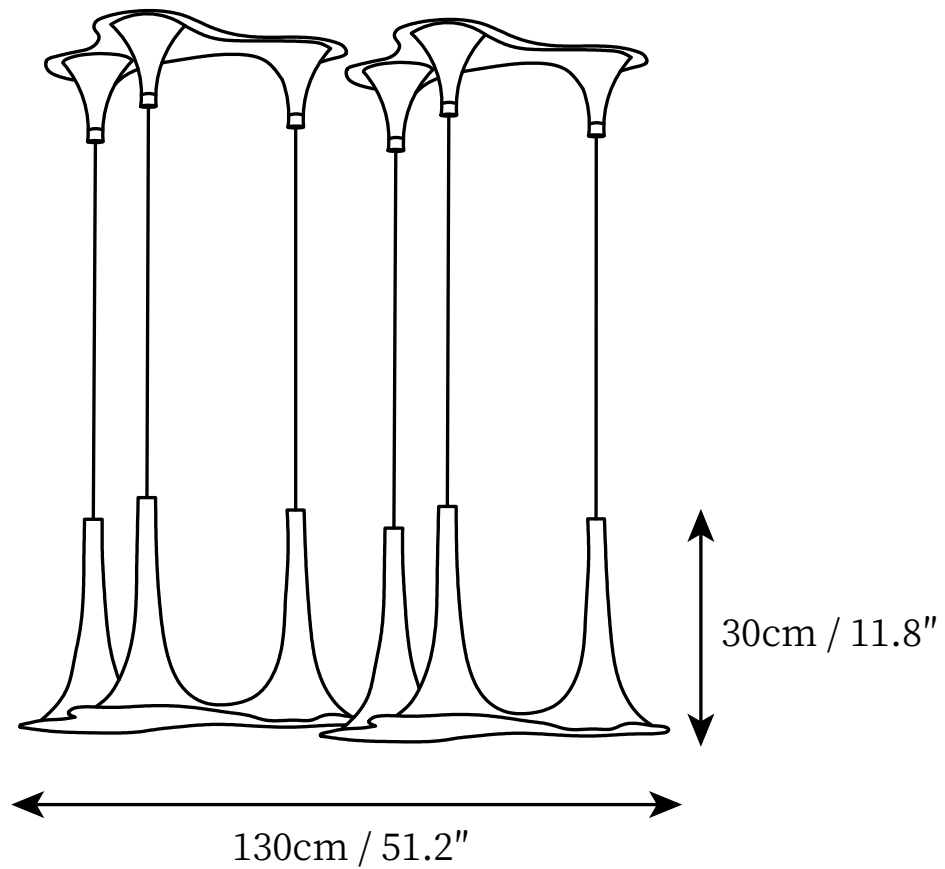

SPECIFICATION SHEET

SPECIFICATION DETAILS

*For custom options, consult factory for details

Fixture Dimensions	D 7.9" x H 11.8"
Light source	GU10
Wattage	Max 5W
Voltage	AC 110-240V
Color Temperature	Based on the purchase of light bulbs
CRI(Ra)	80CRI
Mounting	Ceiling
Driver Required	NO
Optional Color Temps	Buy bulbs as needed
LED Rated Life	Based on bulb life (we do not supply bulbs)
Dimming	Dimming is not supported
Finishes	White.
Glass Details	White, Gold.
Material	Metal, Acrylic.
Wire Length	59"
Wire Type	Black Coaxial Wire

SPECIFICATION SHEET

SPECIFICATION DETAILS

*For custom options, consult factory for details

Fixture Dimensions	D 19.7" x H 11.8"
Light source	GU10
Wattage	Max 5W
Voltage	AC 110-240V
Color Temperature	Based on the purchase of light bulbs
CRI(Ra)	80CRI
Mounting	Ceiling
Driver Required	NO
Optional Color Temps	Buy bulbs as needed
LED Rated Life	Based on bulb life (we do not supply bulbs)
Dimming	Dimming is not supported
Finishes	White.
Glass Details	White, Gold.
Material	Metal, Acrylic.
Wire Length	59"
Wire Type	Black Coaxial Wire

SPECIFICATION SHEET

SPECIFICATION DETAILS

*For custom options, consult factory for details

Fixture Dimensions	D 51.2" x H 11.8"
Light source	GU10
Wattage	Max 5W
Voltage	AC 110-240V
Color Temperature	Based on the purchase of light bulbs
CRI(Ra)	80CRI
Mounting	Ceiling
Driver Required	NO
Optional Color Temps	Buy bulbs as needed
LED Rated Life	Based on bulb life (we do not supply bulbs)
Dimming	Dimming is not supported
Finishes	White.
Glass Details	White, Gold.
Material	Metal, Acrylic.
Wire Length	59"
Wire Type	Black Coaxial Wire