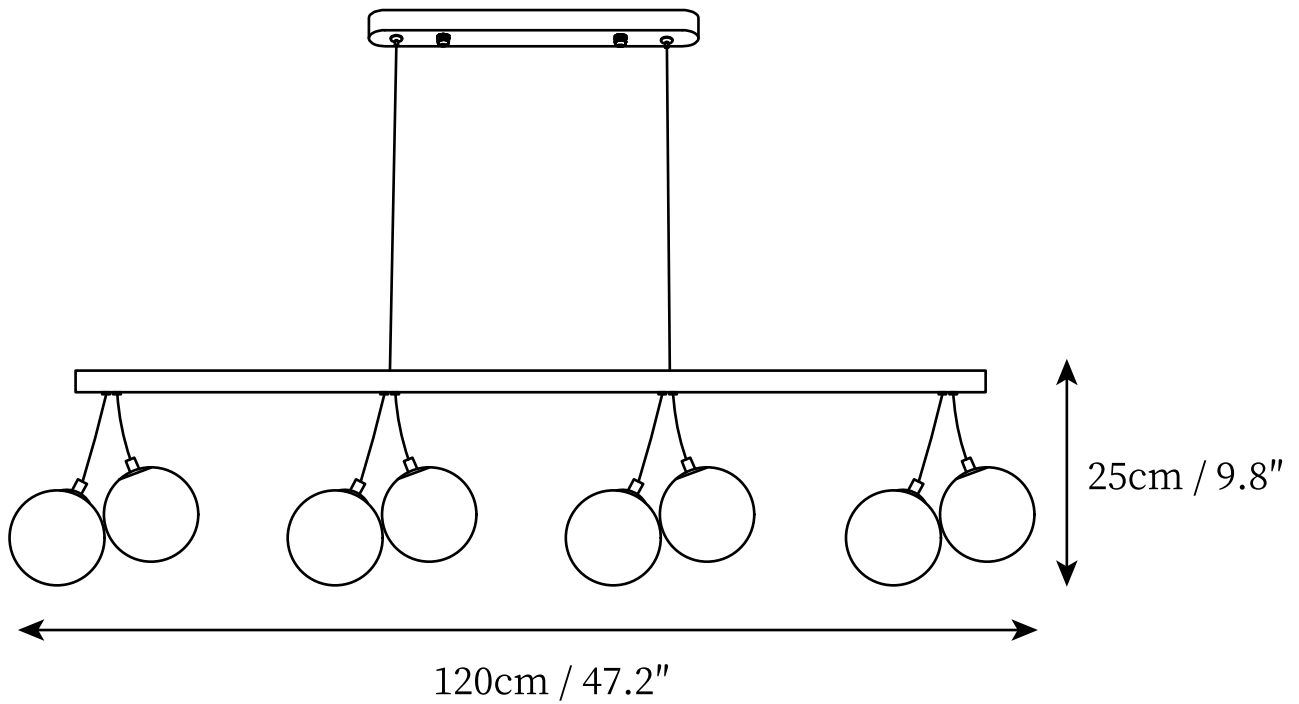

SPECIFICATION DETAILS

*For custom options, consult factory for details

Fixture Dimensions	D 23.6" x H 9.8"
Light source	G9
Wattage	Max 5W
Voltage	AC 110-240V
Color Temperature	Based on the purchase of light bulbs
CRI(Ra)	80CRI
Mounting	Ceiling
Driver Required	NO
Optional Color Temps	Buy bulbs as needed
LED Rated Life	Based on bulb life (we do not supply bulbs)
Dimming	Dimming is not supported
Finishes	Black.
Glass Details	White.
Material	Metal, Glass.
Wire Length	59"
Wire Type	Black Coaxial Wire

SPECIFICATION DETAILS

*For custom options, consult factory for details

Fixture Dimensions	D 31.5" x H 9.8"
Light source	G9
Wattage	Max 5W
Voltage	AC 110-240V
Color Temperature	Based on the purchase of light bulbs
CRI(Ra)	80CRI
Mounting	Ceiling
Driver Required	NO
Optional Color Temps	Buy bulbs as needed
LED Rated Life	Based on bulb life (we do not supply bulbs)
Dimming	Dimming is not supported
Finishes	Black.
Glass Details	White.
Material	Metal, Glass.
Wire Length	59"
Wire Type	Black Coaxial Wire

SPECIFICATION DETAILS

*For custom options, consult factory for details

Fixture Dimensions	D 47.2" x H 9.8"
Light source	G9
Wattage	Max 5W
Voltage	AC 110-240V
Color Temperature	Based on the purchase of light bulbs
CRI(Ra)	80CRI
Mounting	Ceiling
Driver Required	NO
Optional Color Temps	Buy bulbs as needed
LED Rated Life	Based on bulb life (we do not supply bulbs)
Dimming	Dimming is not supported
Finishes	Black.
Glass Details	White.
Material	Metal, Glass.
Wire Length	59"
Wire Type	Black Coaxial Wire