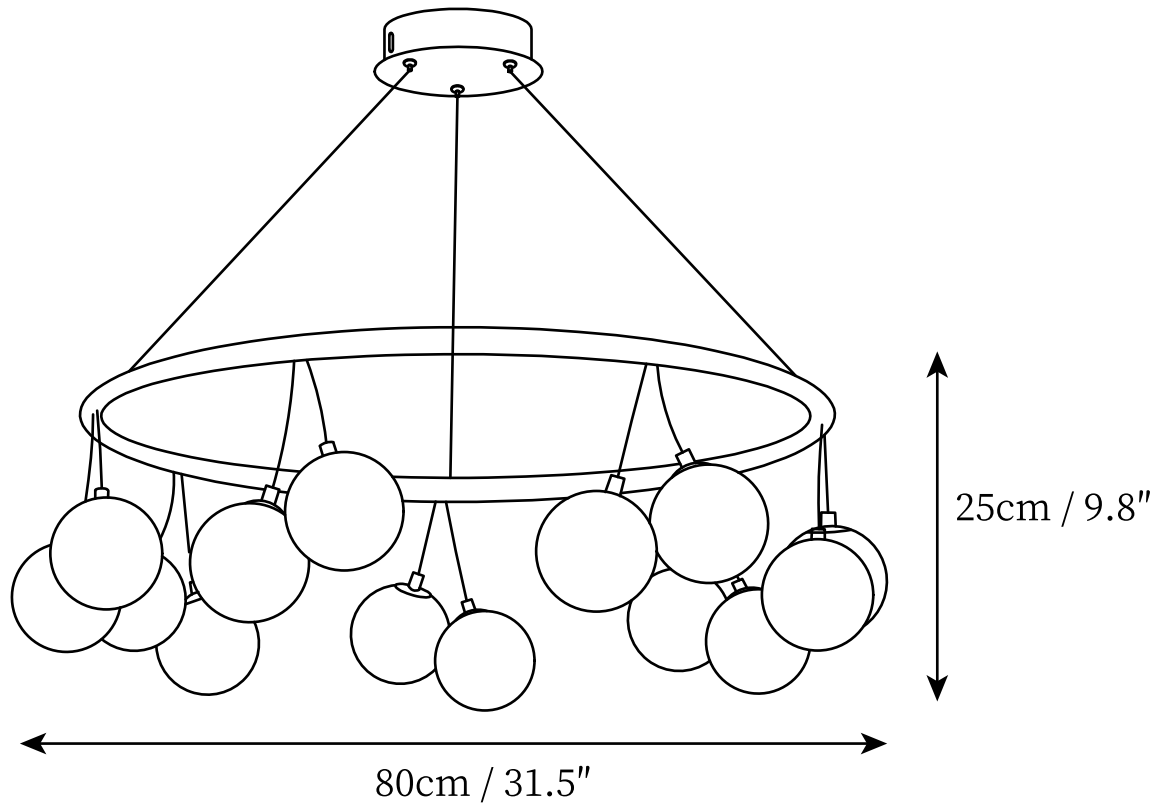

SPECIFICATION DETAILS

*For custom options, consult factory for details

Fixture Dimensions	D 23.6" x H 9.8"
Light source	G9
Wattage	Max 5W
Voltage	AC 110-240V
Color Temperature	Based on the purchase of light bulbs
CRI(Ra)	80CRI
Mounting	Ceiling
Driver Required	NO
Optional Color Temps	Buy bulbs as needed
LED Rated Life	Based on bulb life (we do not supply bulbs)
Dimming	Dimming is not supported
Finishes	Black.
Glass Details	White.
Material	Metal, Glass.
Wire Length	59"
Wire Type	Black Coaxial Wire

SPECIFICATION DETAILS

*For custom options, consult factory for details

Fixture Dimensions	D 31.5" x H 9.8"
Light source	G9
Wattage	Max 5W
Voltage	AC 110-240V
Color Temperature	Based on the purchase of light bulbs
CRI(Ra)	80CRI
Mounting	Ceiling
Driver Required	NO
Optional Color Temps	Buy bulbs as needed
LED Rated Life	Based on bulb life (we do not supply bulbs)
Dimming	Dimming is not supported
Finishes	Black.
Glass Details	White.
Material	Metal, Glass.
Wire Length	59"
Wire Type	Black Coaxial Wire

SPECIFICATION DETAILS

*For custom options, consult factory for details

Fixture Dimensions	D 47.2" x H 9.8"
Light source	G9
Wattage	Max 5W
Voltage	AC 110-240V
Color Temperature	Based on the purchase of light bulbs
CRI(Ra)	80CRI
Mounting	Ceiling
Driver Required	NO
Optional Color Temps	Buy bulbs as needed
LED Rated Life	Based on bulb life (we do not supply bulbs)
Dimming	Dimming is not supported
Finishes	Black.
Glass Details	White.
Material	Metal, Glass.
Wire Length	59"
Wire Type	Black Coaxial Wire