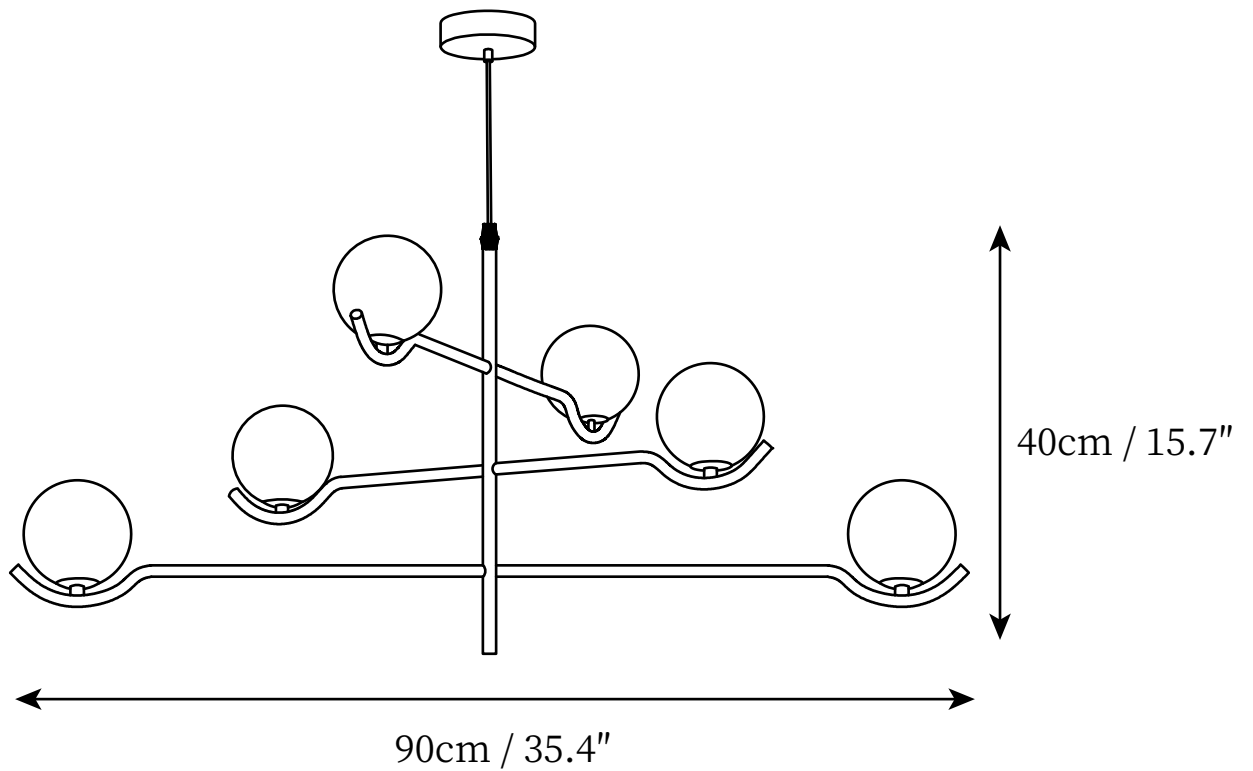

## SPECIFICATION DETAILS

\*For custom options, consult factory for details

<b>Fixture Dimensions</b>	D 23.6" x H 11.8"
<b>Light source</b>	G4
<b>Wattage</b>	Max 3W
<b>Voltage</b>	AC 110-240V
<b>Color Temperature</b>	Based on the purchase of light bulbs
<b>CRI(Ra)</b>	80CRI
<b>Mounting</b>	Ceiling
<b>Driver Required</b>	NO
<b>Optional Color Temps</b>	Buy bulbs as needed
<b>LED Rated Life</b>	Based on bulb life (we do not supply bulbs)
<b>Dimming</b>	Dimming is not supported
<b>Finishes</b>	Black.
<b>Glass Details</b>	White.
<b>Material</b>	Metal, Glass.
<b>Wire Length</b>	Rod lengths range between 50cm - 100cm
<b>Wire Type</b>	Black / Rod

## SPECIFICATION DETAILS

\*For custom options, consult factory for details

<b>Fixture Dimensions</b>	D 35.4" x H 15.7"
<b>Light source</b>	G4
<b>Wattage</b>	Max 3W
<b>Voltage</b>	AC 110-240V
<b>Color Temperature</b>	Based on the purchase of light bulbs
<b>CRI(Ra)</b>	80CRI
<b>Mounting</b>	Ceiling
<b>Driver Required</b>	NO
<b>Optional Color Temps</b>	Buy bulbs as needed
<b>LED Rated Life</b>	Based on bulb life (we do not supply bulbs)
<b>Dimming</b>	Dimming is not supported
<b>Finishes</b>	Black.
<b>Glass Details</b>	White.
<b>Material</b>	Metal, Glass.
<b>Wire Length</b>	Rod lengths range between 50cm - 100cm
<b>Wire Type</b>	Black / Rod