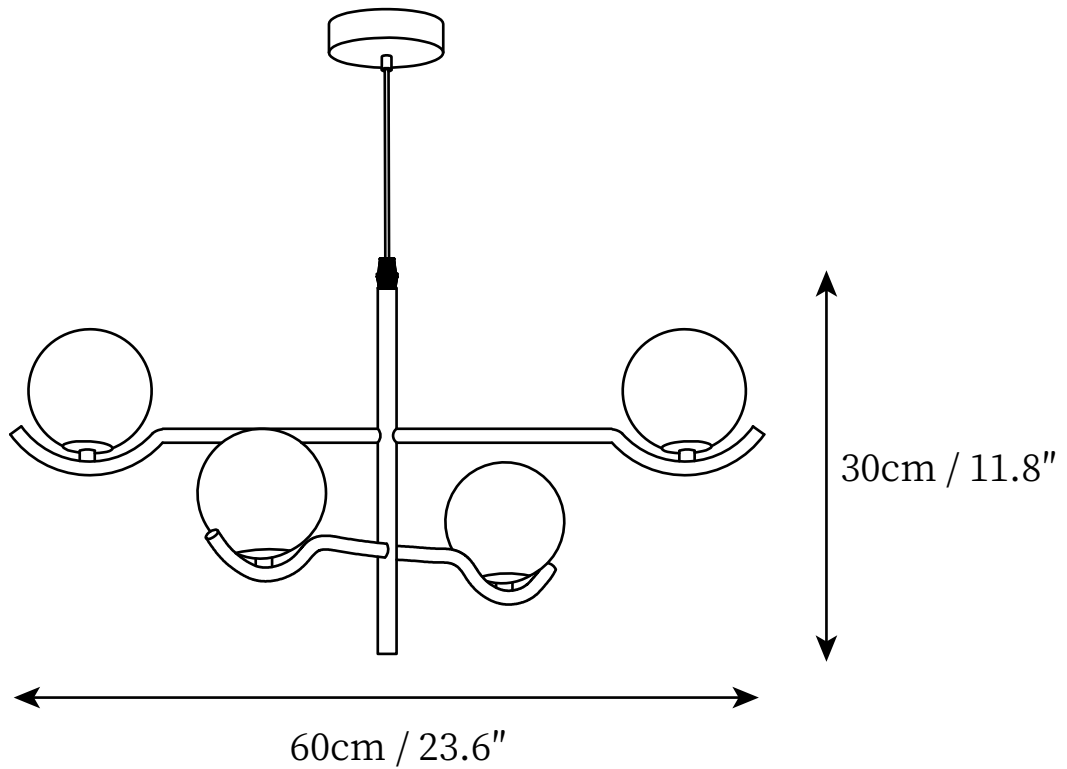

## SPECIFICATION DETAILS

\*For custom options, consult factory for details

<b>Fixture Dimensions</b>	D 23.6" x H 11.8"
<b>Light source</b>	G4
<b>Wattage</b>	Max 3W
<b>Voltage</b>	AC 110-240V
<b>Color Temperature</b>	Based on the purchase of light bulbs
<b>CRI(Ra)</b>	80CRI
<b>Mounting</b>	Ceiling
<b>Driver Required</b>	NO
<b>Optional Color Temps</b>	Buy bulbs as needed
<b>LED Rated Life</b>	Based on bulb life (we do not supply bulbs)
<b>Dimming</b>	Dimming is not supported
<b>Finishes</b>	Black.
<b>Glass Details</b>	White.
<b>Material</b>	Metal, Glass.
<b>Wire Length</b>	Rod lengths range between 50cm - 100cm
<b>Wire Type</b>	Black / Rod

## SPECIFICATION DETAILS

\*For custom options, consult factory for details

<b>Fixture Dimensions</b>	D 35.4" x H 15.7"
<b>Light source</b>	G4
<b>Wattage</b>	Max 3W
<b>Voltage</b>	AC 110-240V
<b>Color Temperature</b>	Based on the purchase of light bulbs
<b>CRI(Ra)</b>	80CRI
<b>Mounting</b>	Ceiling
<b>Driver Required</b>	NO
<b>Optional Color Temps</b>	Buy bulbs as needed
<b>LED Rated Life</b>	Based on bulb life (we do not supply bulbs)
<b>Dimming</b>	Dimming is not supported
<b>Finishes</b>	Black.
<b>Glass Details</b>	White.
<b>Material</b>	Metal, Glass.
<b>Wire Length</b>	Rod lengths range between 50cm - 100cm
<b>Wire Type</b>	Black / Rod