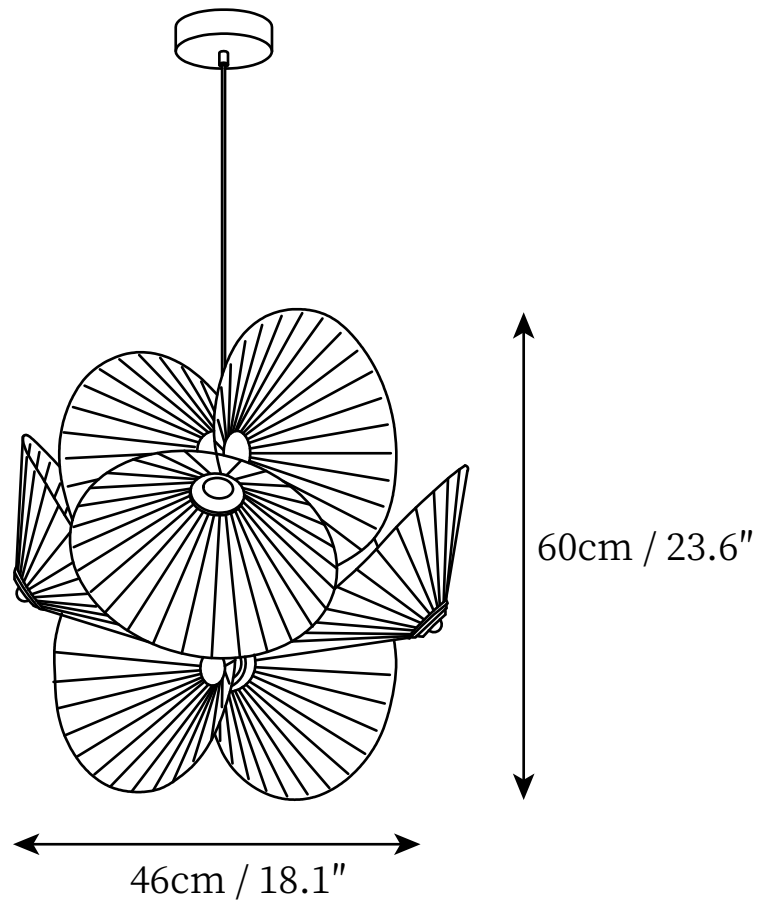

SPECIFICATION SHEET

SPECIFICATION DETAILS

*For custom options, consult factory for details

Fixture Dimensions	D 18.1" x H 23.6"
Light source	E26 or E27
Wattage	Max 40W
Voltage	AC 110-240V
Color Temperature	Based on the purchase of light bulbs
CRI(Ra)	80CRI
Mounting	Ceiling
Driver Required	NO
Optional Color Temps	Buy bulbs as needed
LED Rated Life	Based on bulb life (we do not supply bulbs)
Dimming	Dimming is not supported
Finishes	Black.
Glass Details	White.
Material	Metal, Fabrics.
Wire Length	59"
Wire Type	Black Coaxial Wire