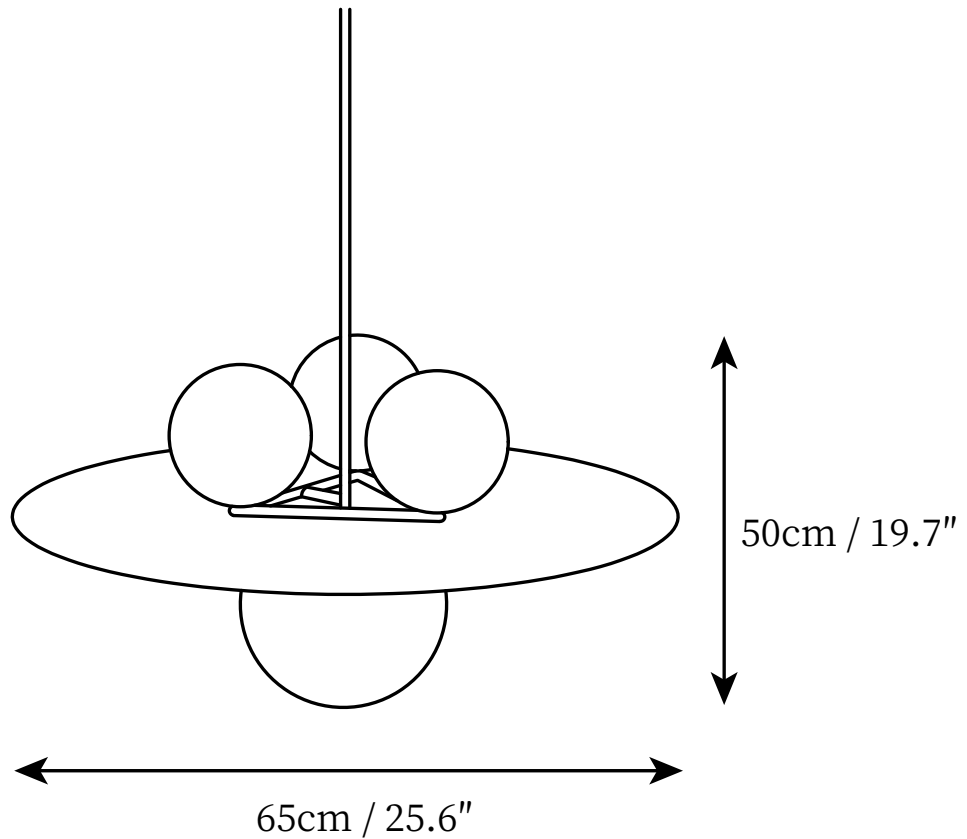

SPECIFICATION SHEET

SPECIFICATION DETAILS

*For custom options, consult factory for details

Fixture Dimensions	D 25.6" x H 19.7"
Light source	G9
Wattage	Max 5W
Voltage	AC 110-240V
Color Temperature	Based on the purchase of light bulbs
CRI(Ra)	80CRI
Mounting	Ceiling
Driver Required	NO
Optional Color Temps	Buy bulbs as needed
LED Rated Life	Based on bulb life (we do not supply bulbs)
Dimming	Dimming is not supported
Finishes	Gold.
Glass Details	White.
Material	Metal, Glass.
Wire Length	Rod lengths range between 50cm - 100cm
Wire Type	Gold / Rod