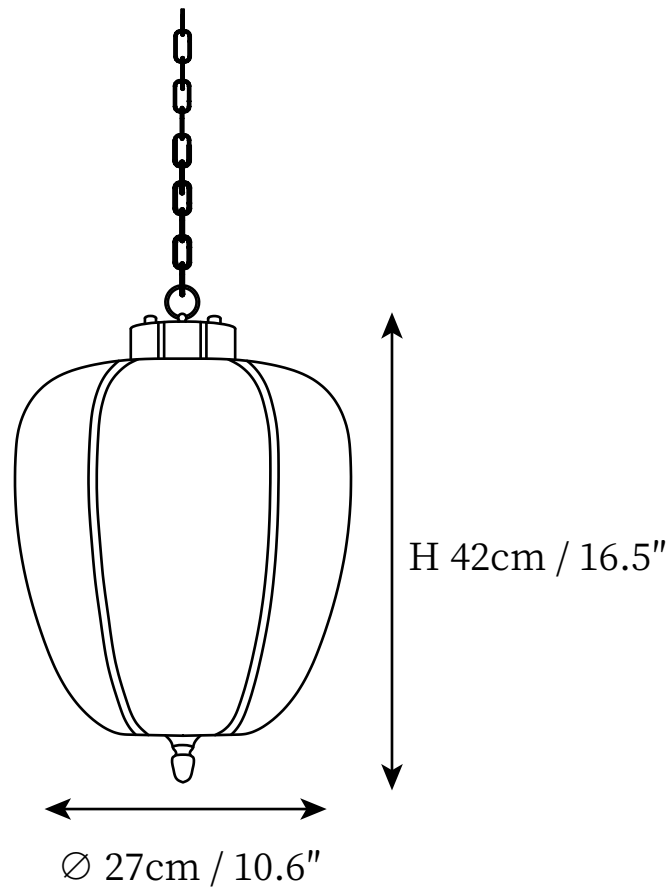

## SPECIFICATION DETAILS

\*For custom options, consult factory for details

<b>Fixture Dimensions</b>	D 10.6" x H 16.5"
<b>Light source</b>	Integrated LED
<b>Wattage</b>	~20 W
<b>Voltage</b>	AC 110-240V
<b>Color Temperature</b>	3000K
<b>CRI(Ra)</b>	80CRI
<b>Mounting</b>	Ceiling
<b>Driver Required</b>	Yes
<b>Optional Color Temps</b>	Warm Light (3000K), Neutral Light (4500K), Cool Light (6000K)
<b>LED Rated Life</b>	30000 hours
<b>Dimming</b>	Dimming is not supported
<b>Finishes</b>	Black.
<b>Shade Details</b>	White.
<b>Material</b>	Metal, Aluminum, Alabaster.
<b>Hanging Chain Length</b>	Chain lengths range between 50cm - 100cm
<b>Hanging Chain Type</b>	Black / Chain

## SPECIFICATION DETAILS

\*For custom options, consult factory for details

<b>Fixture Dimensions</b>	D 13.8" x H 19.7"
<b>Light source</b>	Integrated LED
<b>Wattage</b>	~30 W
<b>Voltage</b>	AC 110-240V
<b>Color Temperature</b>	3000K
<b>CRI(Ra)</b>	80CRI
<b>Mounting</b>	Ceiling
<b>Driver Required</b>	Yes
<b>Optional Color Temps</b>	Warm Light (3000K), Neutral Light (4500K), Cool Light (6000K)
<b>LED Rated Life</b>	30000 hours
<b>Dimming</b>	Dimming is not supported
<b>Finishes</b>	Black.
<b>Shade Details</b>	White.
<b>Material</b>	Metal, Aluminum, Alabaster.
<b>Hanging Chain Length</b>	Chain lengths range between 50cm - 100cm
<b>Hanging Chain Type</b>	Black / Chain