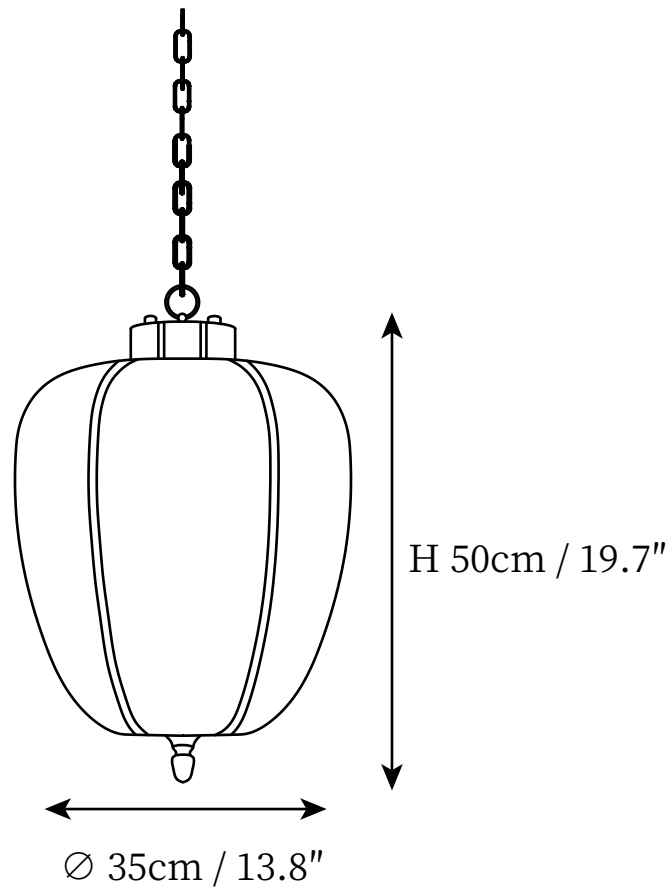

## SPECIFICATION DETAILS

\*For custom options, consult factory for details

<b>Fixture Dimensions</b>	D 10.6" x H 16.5"
<b>Light source</b>	Integrated LED
<b>Wattage</b>	~20 W
<b>Voltage</b>	AC 110-240V
<b>Color Temperature</b>	3000K
<b>CRI(Ra)</b>	80CRI
<b>Mounting</b>	Ceiling
<b>Driver Required</b>	Yes
<b>Optional Color Temps</b>	Warm Light (3000K), Neutral Light (4500K), Cool Light (6000K)
<b>LED Rated Life</b>	30000 hours
<b>Dimming</b>	Dimming is not supported
<b>Finishes</b>	Black.
<b>Shade Details</b>	White.
<b>Material</b>	Metal, Aluminum, Alabaster.
<b>Hanging Chain Length</b>	Chain lengths range between 50cm - 100cm
<b>Hanging Chain Type</b>	Black / Chain

## SPECIFICATION DETAILS

\*For custom options, consult factory for details

<b>Fixture Dimensions</b>	D 13.8" x H 19.7"
<b>Light source</b>	Integrated LED
<b>Wattage</b>	~30 W
<b>Voltage</b>	AC 110-240V
<b>Color Temperature</b>	3000K
<b>CRI(Ra)</b>	80CRI
<b>Mounting</b>	Ceiling
<b>Driver Required</b>	Yes
<b>Optional Color Temps</b>	Warm Light (3000K), Neutral Light (4500K), Cool Light (6000K)
<b>LED Rated Life</b>	30000 hours
<b>Dimming</b>	Dimming is not supported
<b>Finishes</b>	Black.
<b>Shade Details</b>	White.
<b>Material</b>	Metal, Aluminum, Alabaster.
<b>Hanging Chain Length</b>	Chain lengths range between 50cm - 100cm
<b>Hanging Chain Type</b>	Black / Chain