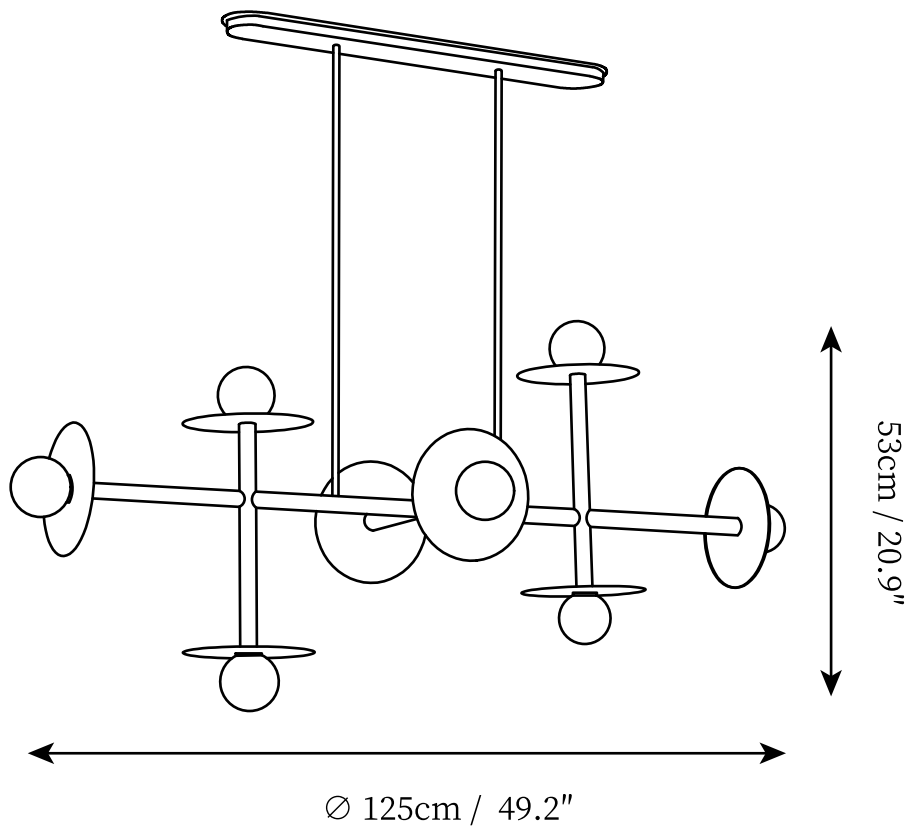

SPECIFICATION SHEET

SPECIFICATION DETAILS

*For custom options, consult factory for details

Fixture Dimensions	D 49.2" x H 20.9"
Light source	G9
Wattage	Max 5W
Voltage	AC 110-240V
Color Temperature	Based on the purchase of light bulbs
CRI(Ra)	80CRI
Mounting	Ceiling
Driver Required	NO
Optional Color Temps	Buy bulbs as needed
LED Rated Life	Based on bulb life (we do not supply bulbs)
Dimming	Dimming is not supported
Finishes	Gold, Black.
Glass Details	White.
Material	Metal, Glass.
Wire Length	Rod lengths range between 50cm - 100cm
Wire Type	Gold, Black / Rod