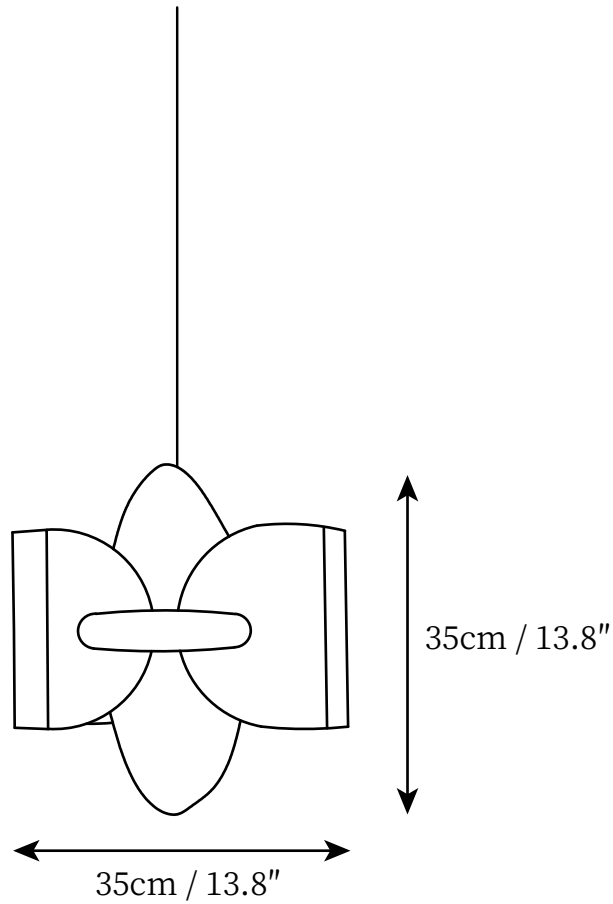

SPECIFICATION SHEET

SPECIFICATION DETAILS

*For custom options, consult factory for details

Fixture Dimensions	D 13.8" x H 13.8"
Light source	E26 or E27
Wattage	Max 40W
Voltage	AC 110-240V
Color Temperature	Based on the purchase of light bulbs
CRI(Ra)	80CRI
Mounting	Ceiling
Driver Required	NO
Optional Color Temps	Buy bulbs as needed
LED Rated Life	Based on bulb life (we do not supply bulbs)
Dimming	Dimming is not supported
Finishes	Grey, Black, Orange, Blue, Pink, Gold, White.
Glass Details	Grey, Black, Orange, Blue, Pink, Gold, White.
Material	Metal.
Wire Length	59"
Wire Type	Black Coaxial Wire