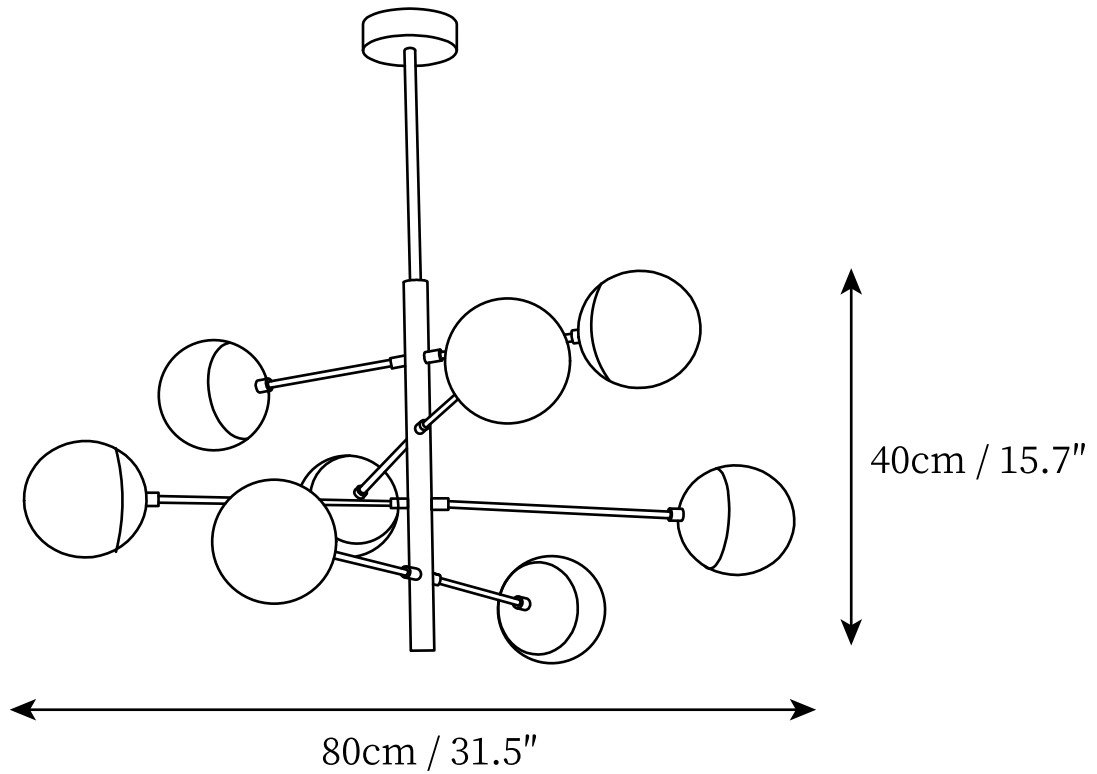

SPECIFICATION SHEET

SPECIFICATION DETAILS

*For custom options, consult factory for details

| | |
|-----------------------------|---|
| Fixture Dimensions | D 31.5" x H 15.7" |
| Light source | G4 |
| Wattage | Max 3W |
| Voltage | AC 110-240V |
| Color Temperature | Based on the purchase of light bulbs |
| CRI(Ra) | 80CRI |
| Mounting | Ceiling |
| Driver Required | NO |
| Optional Color Temps | Buy bulbs as needed |
| LED Rated Life | Based on bulb life (we do not supply bulbs) |
| Dimming | Dimming is not supported |
| Finishes | Gold, Black. |
| Glass Details | White. |
| Material | Metal, Glass. |
| Wire Length | Rod lengths range between 50cm - 100cm |
| Wire Type | Gold / Rod |

SPECIFICATION SHEET

SPECIFICATION DETAILS

*For custom options, consult factory for details

| | |
|-----------------------------|---|
| Fixture Dimensions | D 42.5" x H 23.6" |
| Light source | G4 |
| Wattage | Max 3W |
| Voltage | AC 110-240V |
| Color Temperature | Based on the purchase of light bulbs |
| CRI(Ra) | 80CRI |
| Mounting | Ceiling |
| Driver Required | NO |
| Optional Color Temps | Buy bulbs as needed |
| LED Rated Life | Based on bulb life (we do not supply bulbs) |
| Dimming | Dimming is not supported |
| Finishes | Gold, Black. |
| Glass Details | White. |
| Material | Metal, Glass. |
| Wire Length | Rod lengths range between 50cm - 100cm |
| Wire Type | Gold / Rod |