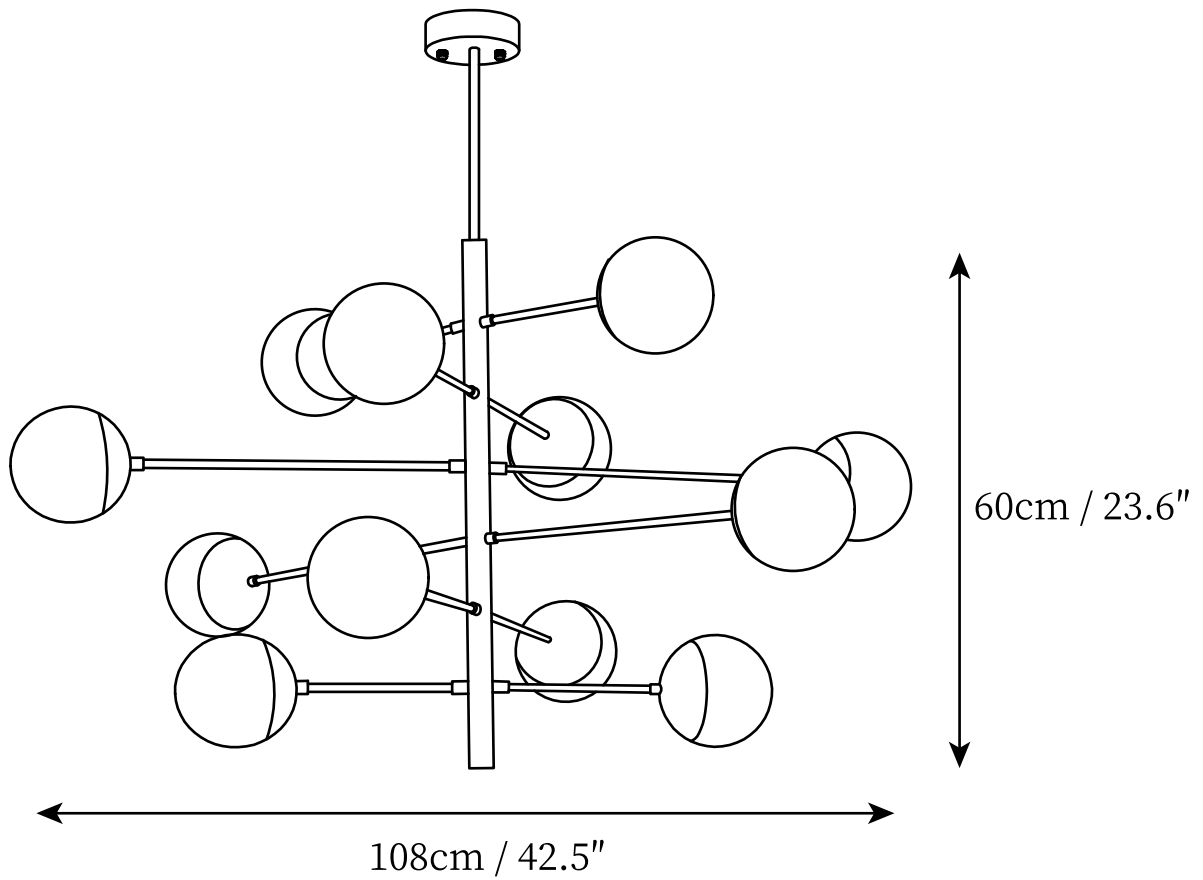

SPECIFICATION SHEET

SPECIFICATION DETAILS

*For custom options, consult factory for details

| | |
|-----------------------------|---|
| Fixture Dimensions | D 31.5" x H 15.7" |
| Light source | G4 |
| Wattage | Max 3W |
| Voltage | AC 110-240V |
| Color Temperature | Based on the purchase of light bulbs |
| CRI(Ra) | 80CRI |
| Mounting | Ceiling |
| Driver Required | NO |
| Optional Color Temps | Buy bulbs as needed |
| LED Rated Life | Based on bulb life (we do not supply bulbs) |
| Dimming | Dimming is not supported |
| Finishes | Gold, Black. |
| Glass Details | White. |
| Material | Metal, Glass. |
| Wire Length | Rod lengths range between 50cm - 100cm |
| Wire Type | Gold / Rod |

SPECIFICATION SHEET

SPECIFICATION DETAILS

*For custom options, consult factory for details

| | |
|-----------------------------|---|
| Fixture Dimensions | D 42.5" x H 23.6" |
| Light source | G4 |
| Wattage | Max 3W |
| Voltage | AC 110-240V |
| Color Temperature | Based on the purchase of light bulbs |
| CRI(Ra) | 80CRI |
| Mounting | Ceiling |
| Driver Required | NO |
| Optional Color Temps | Buy bulbs as needed |
| LED Rated Life | Based on bulb life (we do not supply bulbs) |
| Dimming | Dimming is not supported |
| Finishes | Gold, Black. |
| Glass Details | White. |
| Material | Metal, Glass. |
| Wire Length | Rod lengths range between 50cm - 100cm |
| Wire Type | Gold / Rod |